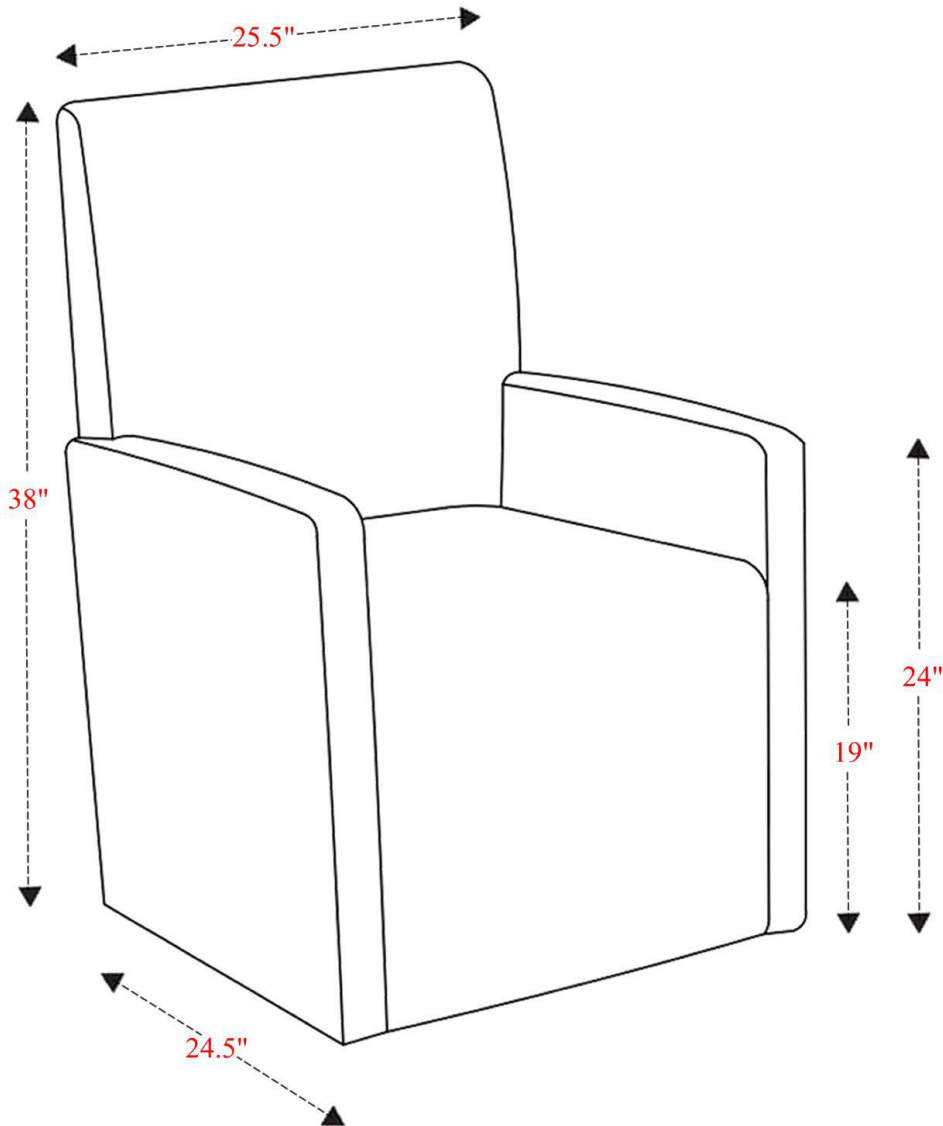

Upholstered Caster Chair

Overall Dimensions	25.5" x 24.5" x 38"
Overall Width	25.5"
Overall Depth	24.5"
Overall Height	38"
Overall Weight	36 lbs
Back Width	22.5"
Back Depth	5"
Back Height	19"
Arm Width	3"
Arm Depth	20"
Arm Height	24"
Seat Width	19"
Seat Depth	19"
Seat Height	19"

Carton Dimensions: 39"W x 22"D x 28.5"H