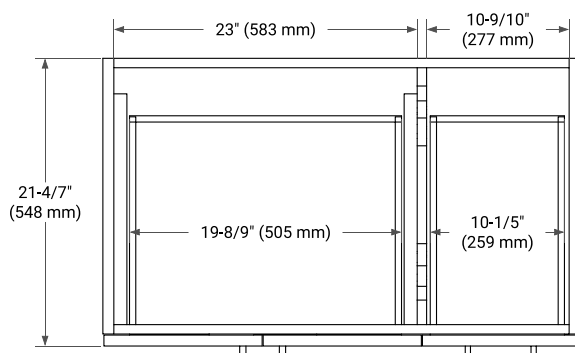

36" LEFT OFFSET CABINET

BASE CABINET DIMENSIONS

36" W x 21.6" D x 34.5" H

FEATURES

- Solid wood frame & plywood panels
- Dovetail drawers and joints
- Soft closing doors & drawers

HARDWARE FINISHES*

Brushed Nickel Satin Brass Matte Black Polished Chrome

37" LEFT RECTANGLE SINK COUNTERTOP WITH 1.5 IN. THICKNESS

OVERALL DIMENSIONS

37" W x 22" D x 1.5" H

COUNTERTOP OPTIONS

Carrara Marble

White Quartz

FEATURES

- Solid countertop with mitered edges & seams
- Undermount white rectangular sink
- Pre-drilled for 8" widespread faucet

INCLUDED

- Countertop
- Matching Backsplash
- Rectangle Sink

COUNTERTOP PLAN VIEW

EDGE SIDE VIEW

THREE DIMENSIONAL COUNTERTOP VIEW