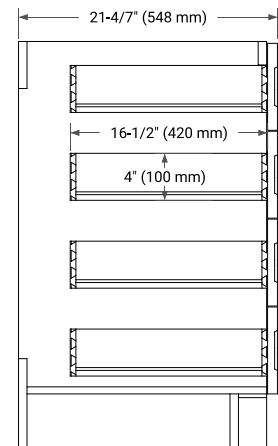

36" LEFT OFFSET CABINET

BASE CABINET DIMENSIONS

36" W x 21.6" D x 34.5" H

FEATURES

- Solid wood frame & plywood panels
- Dovetail drawers and joints
- Soft closing doors & drawers

HARDWARE FINISHES*

Brushed Nickel Satin Brass Matte Black Polished Chrome

37" LEFT RECTANGLE SINK COUNTERTOP WITH 1.5 IN. THICKNESS

OVERALL DIMENSIONS

37" W x 22" D x 1.5" H

COUNTERTOP OPTIONS

Carrara Marble

White Quartz

FEATURES

- Solid countertop with mitered edges & seams
- Undermount white rectangular sink
- Pre-drilled for 8" widespread faucet

INCLUDED

- Countertop
- Matching Backsplash
- Rectangle Sink

COUNTERTOP PLAN VIEW

EDGE SIDE VIEW

THREE DIMENSIONAL COUNTERTOP VIEW