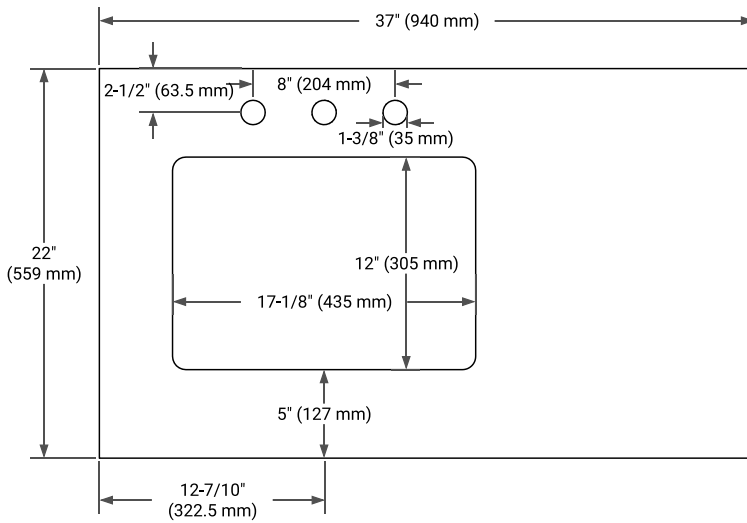

36" LEFT OFFSET CABINET

BASE CABINET DIMENSIONS

36" W x 21.6" D x 34.5" H

FEATURES

- Solid wood frame & plywood panels
- Dovetail drawers and joints
- Soft closing doors & drawers

HARDWARE FINISHES*

Brushed Nickel Satin Brass Matte Black Polished Chrome

37" LEFT RECTANGLE SINK COUNTERTOP WITH 1.5 IN. THICKNESS

OVERALL DIMENSIONS

37" W x 22" D x 1.5" H

COUNTERTOP OPTIONS

Carrara Marble

White Quartz

FEATURES

- Solid countertop with mitered edges & seams
- Undermount white rectangular sink
- Pre-drilled for 8" widespread faucet

INCLUDED

- Countertop
- Matching Backsplash
- Rectangle Sink

COUNTERTOP PLAN VIEW

EDGE SIDE VIEW

THREE DIMENSIONAL COUNTERTOP VIEW