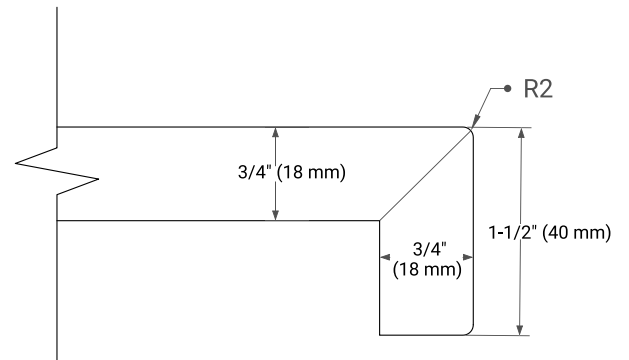

36" LEFT OFFSET CABINET

BASE CABINET DIMENSIONS

36" W x 21.6" D x 34.5" H

FEATURES

- Solid wood frame & plywood panels
- Dovetail drawers and joints
- Soft closing doors & drawers

HARDWARE FINISHES*

Brushed Nickel Satin Brass Matte Black Polished Chrome

37" LEFT RECTANGLE SINK COUNTERTOP WITH 1.5 IN. THICKNESS

OVERALL DIMENSIONS

37" W x 22" D x 1.5" H

COUNTERTOP OPTIONS

Carrara Marble

White Quartz

FEATURES

- Solid countertop with mitered edges & seams
- Undermount white rectangular sink
- Pre-drilled for 8" widespread faucet

INCLUDED

- Countertop
- Matching Backsplash
- Rectangle Sink

COUNTERTOP PLAN VIEW

EDGE SIDE VIEW

THREE DIMENSIONAL COUNTERTOP VIEW