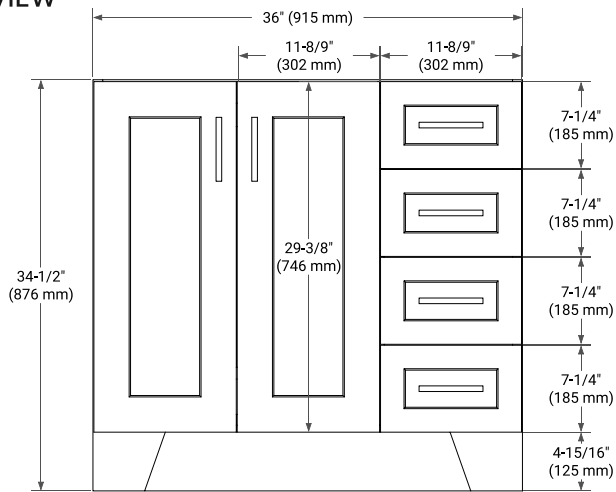

36" LEFT OFFSET CABINET

BASE CABINET DIMENSIONS

36" W x 21.6" D x 34.5" H

FEATURES

- Solid wood frame & plywood panels
- Dovetail drawers and joints
- Soft closing doors & drawers

HARDWARE FINISHES*

Brushed Nickel   Satin Brass   Matte Black   Polished Chrome

Hardware comes preinstalled with the illustrated option. Other finishes are available on our online store if you prefer a different one.

AVAILABLE COLORS

White   Grey   Midnight Blue

FRONT VIEW

SIDE VIEW

PLAN VIEW