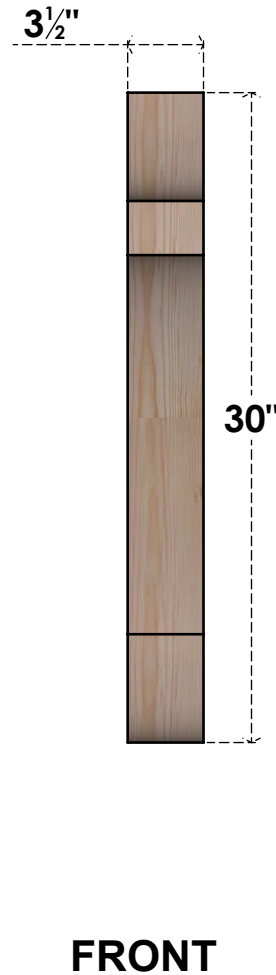

BRC04X18X30OLY00SDF

3 1/2"W X 18"D X 30"H OLYMPIC SMOOTH BRACE, DOUGLAS FIR

EKENA MILLWORK
 2300 WEST MAIN ST.
 CLARKSVILLE, TX 75426
 TOLL FREE: 866-607-0453
 WWW.EKENAMILLWORK.COM

NOTES

1. INSTALLATION TO BE COMPLETED IN ACCORDANCE WITH MANUFACTURER'S SPECIFICATIONS.
2. DRAWING MAY NOT BE TO SCALE
3. THIS DRAWING IS INTENDED FOR DESIGN AND PLANNING PURPOSES ONLY.
4. ALL INFORMATION CONTAINED HEREIN WAS CURRENT AT THE TIME OF DEVELOPMENT BUT MUST BE REVIEWED AND APPROVED BY THE PRODUCT MANUFACTURER TO BE CONSIDERED ACCURATE.
5. PRODUCTS ARE NOT KILN DRIED. THIS ITEM IS UNIQUE AND WILL CONTAIN THE NATURAL VARIATIONS THAT THE WOOD SPECIES OFFERS. THIS MAY RESULT IN VARIATIONS UP TO 1/4"