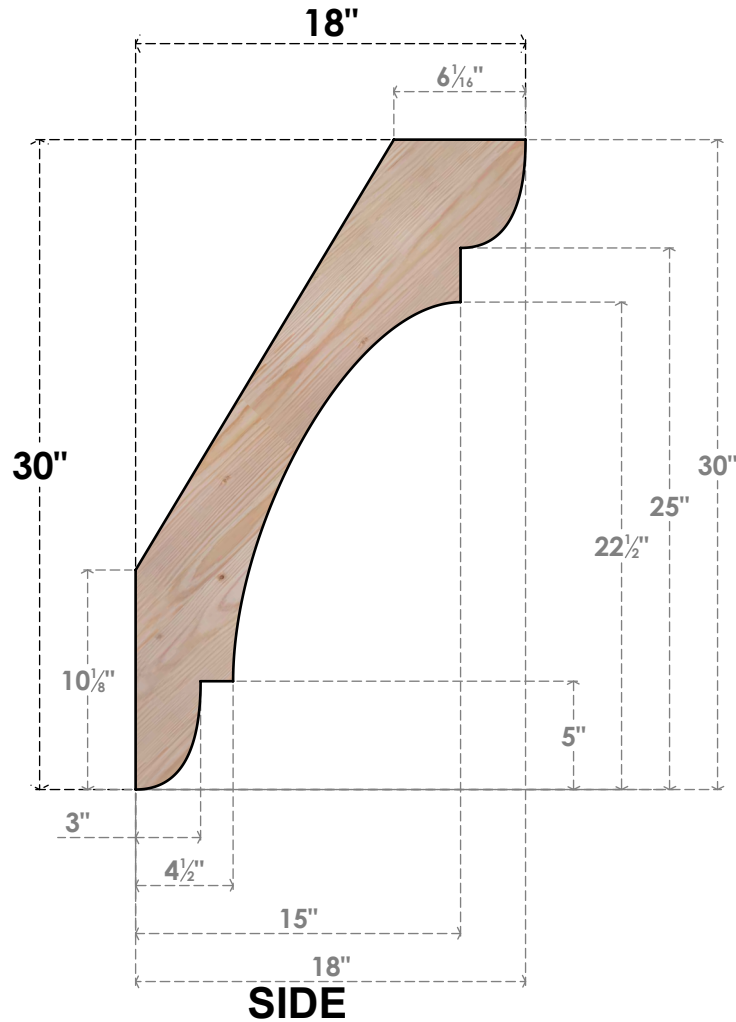

BRC04X18X30OLY00SDF

3 1/2"W X 18"D X 30"H OLYMPIC SMOOTH BRACE, DOUGLAS FIR

EKENA MILLWORK
 2300 WEST MAIN ST.
 CLARKSVILLE, TX 75426
 TOLL FREE: 866-607-0453
 WWW.EKENAMILLWORK.COM

NOTES

1. INSTALLATION TO BE COMPLETED IN ACCORDANCE WITH MANUFACTURER'S SPECIFICATIONS.
2. DRAWING MAY NOT BE TO SCALE
3. THIS DRAWING IS INTENDED FOR DESIGN AND PLANNING PURPOSES ONLY.
4. ALL INFORMATION CONTAINED HEREIN WAS CURRENT AT THE TIME OF DEVELOPMENT BUT MUST BE REVIEWED AND APPROVED BY THE PRODUCT MANUFACTURER TO BE CONSIDERED ACCURATE.
5. PRODUCTS ARE NOT KILN DRIED. THIS ITEM IS UNIQUE AND WILL CONTAIN THE NATURAL VARIATIONS THAT THE WOOD SPECIES OFFERS. THIS MAY RESULT IN VARIATIONS UP TO 1/4"