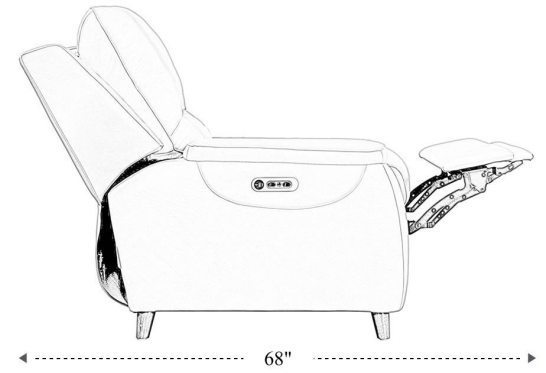

MAUS#832PH

Power Sofa P2

Overall Dimensions	85.5" x 40" x 41"
Overall Width	85.5"
Overall Depth	40"
Overall Height	41"
Overall Weight	257.4 lbs.
Fully Reclined	68"
Distance from Wall	17"
Back of Seat to end of Chaise	44"
Leg Height (Distance from Foot Rest to Floor in Full Recline)	25"
Head Height (Distance from Headrest to Floor in Full Recline)	36"

Seat Width	23.5"
Seat Depth	22"
Seat Height	21"
Arm Width	8.5"
Arm Depth	23"
Arm Height	25"
Back Width	27"
Back Height	27"
Headrest Extended from Back	6.5"

MAUS#812PH

Power Recliner P2

Overall Dimensions	38.5" x 40" x 41"
Overall Width	38.5"
Overall Depth	40"
Overall Height	41"
Overall Weight	144.5 lbs.
Fully Reclined	68"
Distance from Wall	17"
Back of Seat to end of Chaise	44"
Leg Height (Distance from Foot Rest to Floor in Full Recline)	25"
Head Height (Distance from Headrest to Floor in Full Recline)	36"

Seat Width	22.5"
Seat Depth	22"
Seat Height	21"
Arm Width	8.5"
Arm Depth	23"
Arm Height	25"
Back Width	30"
Back Height	27"
Headrest Extended from Back	6.5"