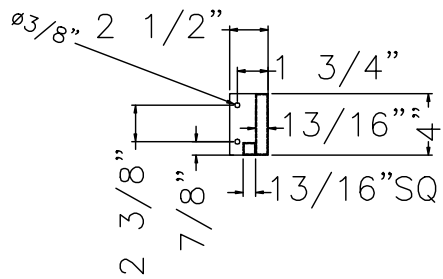

# QUEEN AND KING SIDE RAILS

13/16" SQ CLEAT

FTBD BRACKET

HDBD VIEW

USE THIS AS REFERENCE ONLY