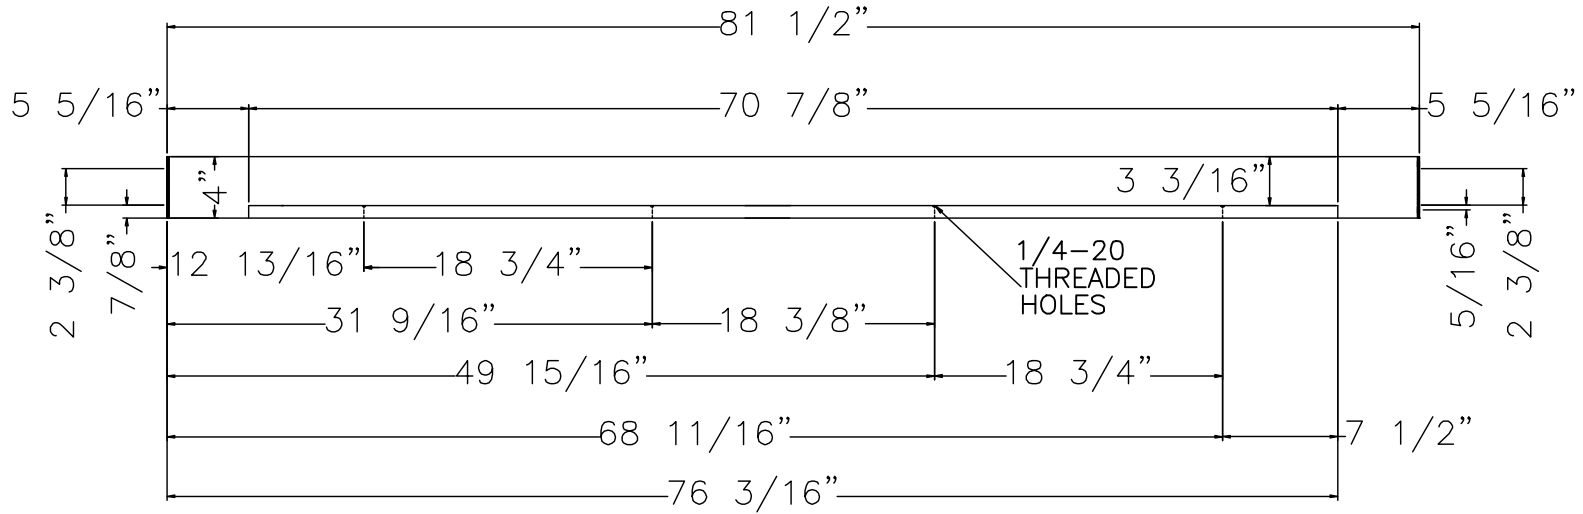

# QUEEN AND KING SIDE RAILS

13/16" SQ CLEAT

FTBD BRACKET

HDBD VIEW

USE THIS AS REFERENCE ONLY