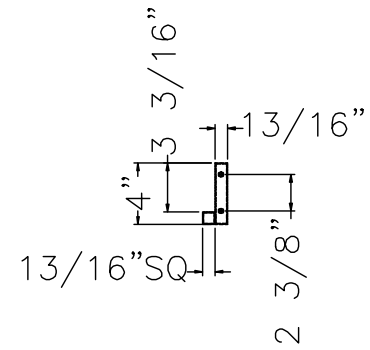

# QUEEN AND KING SIDE RAILS

13/16" SQ CLEAT

FTBD BRACKET

HDBD VIEW

USE THIS AS REFERENCE ONLY