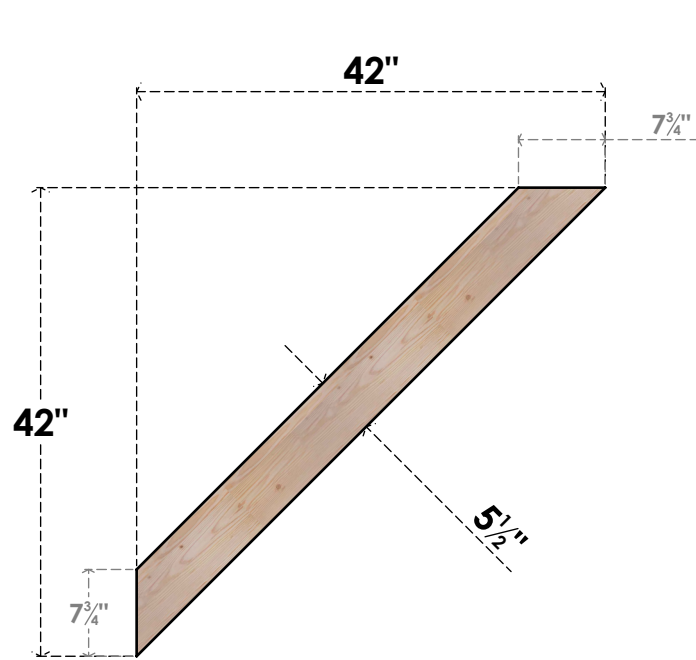

BRC06X42X42TRA00SDF

5 1/2"W X 42"D X 42"H TRADITIONAL SMOOTH BRACE, DOUGLAS FIR

SIDE

FRONT

EKENA MILLWORK
 2300 WEST MAIN ST.
 CLARKSVILLE, TX 75426
 TOLL FREE: 866-607-0453
 WWW.EKENAMILLWORK.COM

NOTES

1. INSTALLATION TO BE COMPLETED IN ACCORDANCE WITH MANUFACTURER'S SPECIFICATIONS.
2. DRAWING MAY NOT BE TO SCALE
3. THIS DRAWING IS INTENDED FOR DESIGN AND PLANNING PURPOSES ONLY.
4. ALL INFORMATION CONTAINED HEREIN WAS CURRENT AT THE TIME OF DEVELOPMENT BUT MUST BE REVIEWED AND APPROVED BY THE PRODUCT MANUFACTURER TO BE CONSIDERED ACCURATE.
5. PRODUCTS ARE NOT KILN DRIED. THIS ITEM IS UNIQUE AND WILL CONTAIN THE NATURAL VARIATIONS THAT THE WOOD SPECIES OFFERS. THIS MAY RESULT IN VARIATIONS UP TO 1/4"