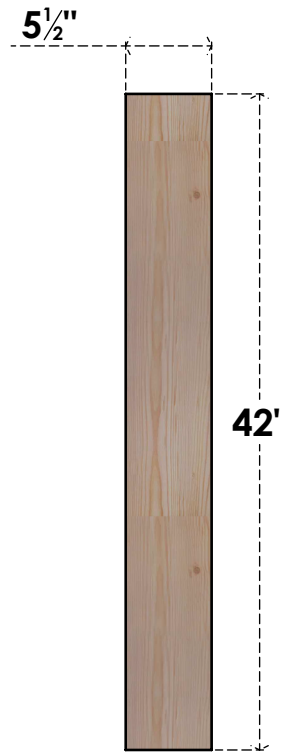

BRC06X42X42TRA00SDF

5 1/2"W X 42"D X 42"H TRADITIONAL SMOOTH BRACE, DOUGLAS FIR

SIDE

FRONT

EKENA MILLWORK
 2300 WEST MAIN ST.
 CLARKSVILLE, TX 75426
 TOLL FREE: 866-607-0453
 WWW.EKENAMILLWORK.COM

NOTES

1. INSTALLATION TO BE COMPLETED IN ACCORDANCE WITH MANUFACTURER'S SPECIFICATIONS.
2. DRAWING MAY NOT BE TO SCALE
3. THIS DRAWING IS INTENDED FOR DESIGN AND PLANNING PURPOSES ONLY.
4. ALL INFORMATION CONTAINED HEREIN WAS CURRENT AT THE TIME OF DEVELOPMENT BUT MUST BE REVIEWED AND APPROVED BY THE PRODUCT MANUFACTURER TO BE CONSIDERED ACCURATE.
5. PRODUCTS ARE NOT KILN DRIED. THIS ITEM IS UNIQUE AND WILL CONTAIN THE NATURAL VARIATIONS THAT THE WOOD SPECIES OFFERS. THIS MAY RESULT IN VARIATIONS UP TO 1/4"