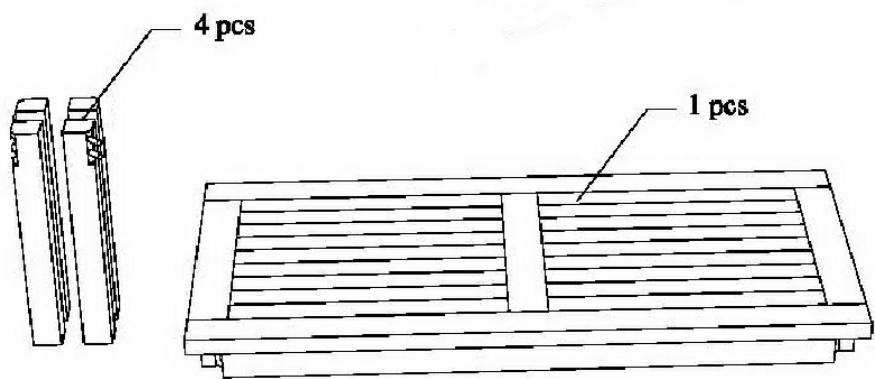

COFFEE TABLE

1

2

3

Hardware

M 8 X 6cm = 8 pcs

Flat Washer M 8 = 8 pcs

Open Wrench M5 = 1 pcs