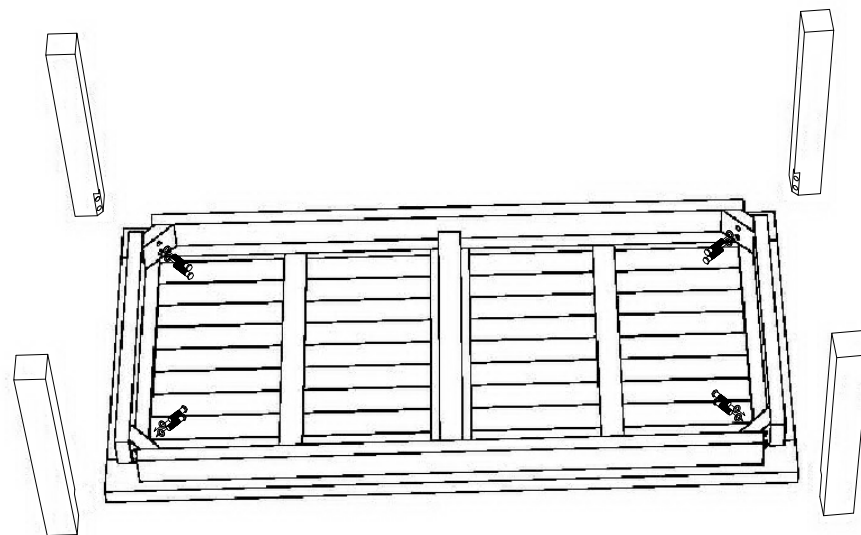

COFFEE TABLE

1

2

3

Hardware

M 8 X 6cm = 8 pcs

Flat Washer M 8 = 8 pcs

Open Wrench M5 = 1 pcs