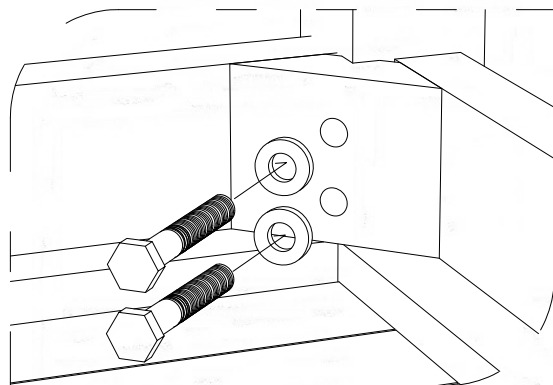

COFFEE TABLE

1

2

3

Hardware

M 8 X 6cm = 8 pcs

Flat Washer M 8 = 8 pcs

Open Wrench M5 = 1 pcs