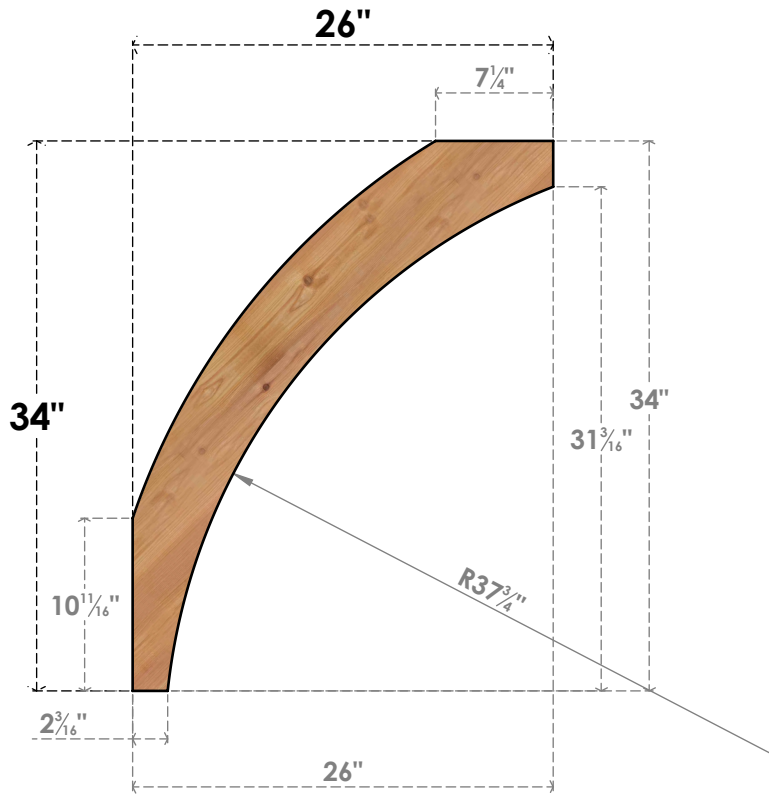

BRC06X26X34THR00SWR

5 1/2"W X 26"D X 34"H THORTON SMOOTH BRACE, WESTERN RED CEDAR

SIDE

FRONT

EKENA MILLWORK
 2300 WEST MAIN ST.
 CLARKSVILLE, TX 75426
 TOLL FREE: 866-607-0453
 WWW.EKENAMILLWORK.COM

NOTES

1. INSTALLATION TO BE COMPLETED IN ACCORDANCE WITH MANUFACTURER'S SPECIFICATIONS.
2. DRAWING MAY NOT BE TO SCALE
3. THIS DRAWING IS INTENDED FOR DESIGN AND PLANNING PURPOSES ONLY.
4. ALL INFORMATION CONTAINED HEREIN WAS CURRENT AT THE TIME OF DEVELOPMENT BUT MUST BE REVIEWED AND APPROVED BY THE PRODUCT MANUFACTURER TO BE CONSIDERED ACCURATE.
5. PRODUCTS ARE NOT KILN DRIED. THIS ITEM IS UNIQUE AND WILL CONTAIN THE NATURAL VARIATIONS THAT THE WOOD SPECIES OFFERS. THIS MAY RESULT IN VARIATIONS UP TO 1/4"