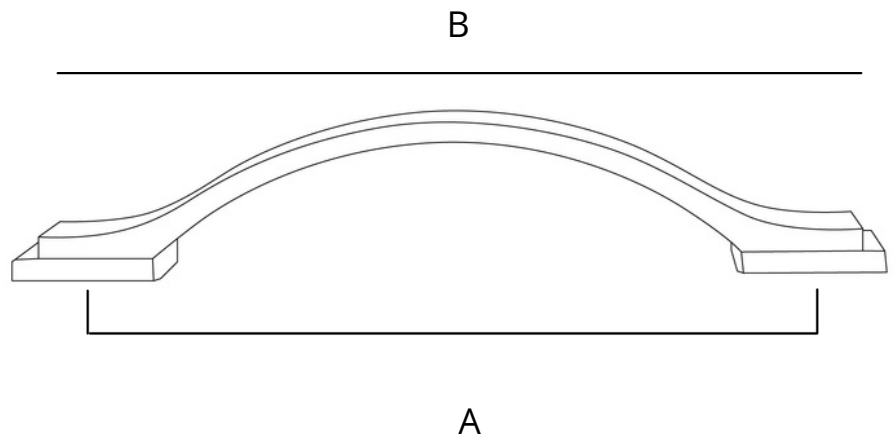

Thatcher 3-1/2 in. Center-to-Center Pull

Black Pewter - RL062968

SPECIFICATIONS

DIMENSIONS

Center to center: 3.5 in. **(A)**

Overall length: 5 in. **(B)**

Projection: 0.875 in.

Height: 0.875 in.

Weight: 0.19 lbs.

INSTALLATION

#8-32 1 in. & 1.5 in. screws included

WARRANTY

Limited 90-Day

THE THATCHER COLLECTION INCLUDES:

3-1/2 in. center-to-center pull