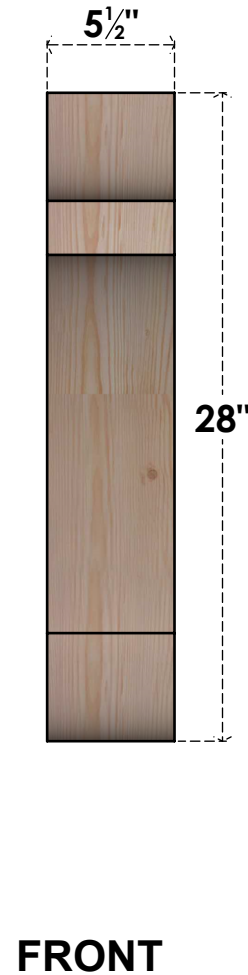

BRC06X20X28OLY00SDF

5 1/2"W X 20"D X 28"H OLYMPIC SMOOTH BRACE, DOUGLAS FIR

EKENA MILLWORK
 2300 WEST MAIN ST.
 CLARKSVILLE, TX 75426
 TOLL FREE: 866-607-0453
 WWW.EKENAMILLWORK.COM

NOTES

1. INSTALLATION TO BE COMPLETED IN ACCORDANCE WITH MANUFACTURER'S SPECIFICATIONS.
2. DRAWING MAY NOT BE TO SCALE
3. THIS DRAWING IS INTENDED FOR DESIGN AND PLANNING PURPOSES ONLY.
4. ALL INFORMATION CONTAINED HEREIN WAS CURRENT AT THE TIME OF DEVELOPMENT BUT MUST BE REVIEWED AND APPROVED BY THE PRODUCT MANUFACTURER TO BE CONSIDERED ACCURATE.
5. PRODUCTS ARE NOT KILN DRIED. THIS ITEM IS UNIQUE AND WILL CONTAIN THE NATURAL VARIATIONS THAT THE WOOD SPECIES OFFERS. THIS MAY RESULT IN VARIATIONS UP TO 1/4"