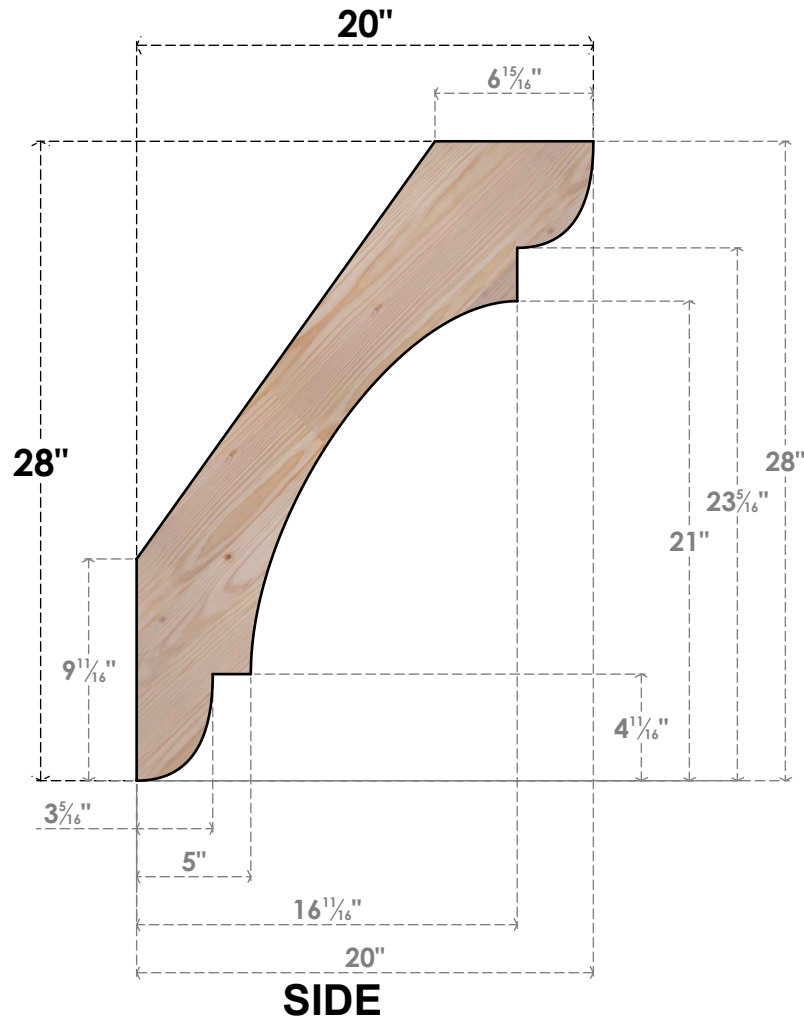

BRC06X20X28OLY00SDF

5 1/2"W X 20"D X 28"H OLYMPIC SMOOTH BRACE, DOUGLAS FIR

EKENA MILLWORK
 2300 WEST MAIN ST.
 CLARKSVILLE, TX 75426
 TOLL FREE: 866-607-0453
 WWW.EKENAMILLWORK.COM

NOTES

1. INSTALLATION TO BE COMPLETED IN ACCORDANCE WITH MANUFACTURER'S SPECIFICATIONS.
2. DRAWING MAY NOT BE TO SCALE
3. THIS DRAWING IS INTENDED FOR DESIGN AND PLANNING PURPOSES ONLY.
4. ALL INFORMATION CONTAINED HEREIN WAS CURRENT AT THE TIME OF DEVELOPMENT BUT MUST BE REVIEWED AND APPROVED BY THE PRODUCT MANUFACTURER TO BE CONSIDERED ACCURATE.
5. PRODUCTS ARE NOT KILN DRIED. THIS ITEM IS UNIQUE AND WILL CONTAIN THE NATURAL VARIATIONS THAT THE WOOD SPECIES OFFERS. THIS MAY RESULT IN VARIATIONS UP TO 1/4"