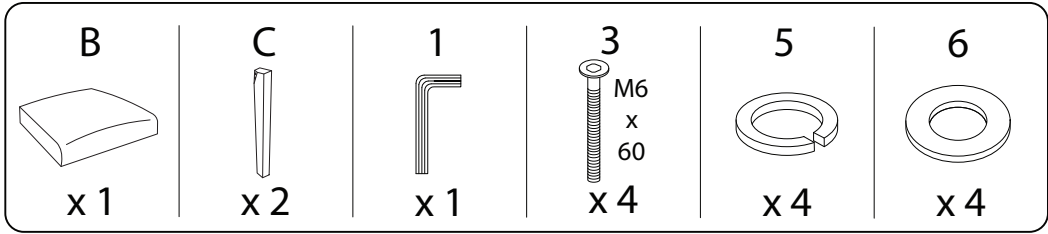

An L-shaped metal bracket is shown inside a circle. To its right is a power drill with a diagonal line through it, indicating it should not be used.	A warning triangle with an exclamation mark inside.	A circular clock face with tick marks around the perimeter and two hands.
<p>30'</p>		
A rectangular block is shown on a surface with diagonal hatching. To its right is the same block with a diagonal line through it, indicating it should not be used.	A warning triangle with an exclamation mark inside.	A simple line drawing of a person standing.
<p>1</p>		

x 4

4

x 4

5

x 10

6

x 10

1

2

3

1

x 1

4

x 4

5

x 4