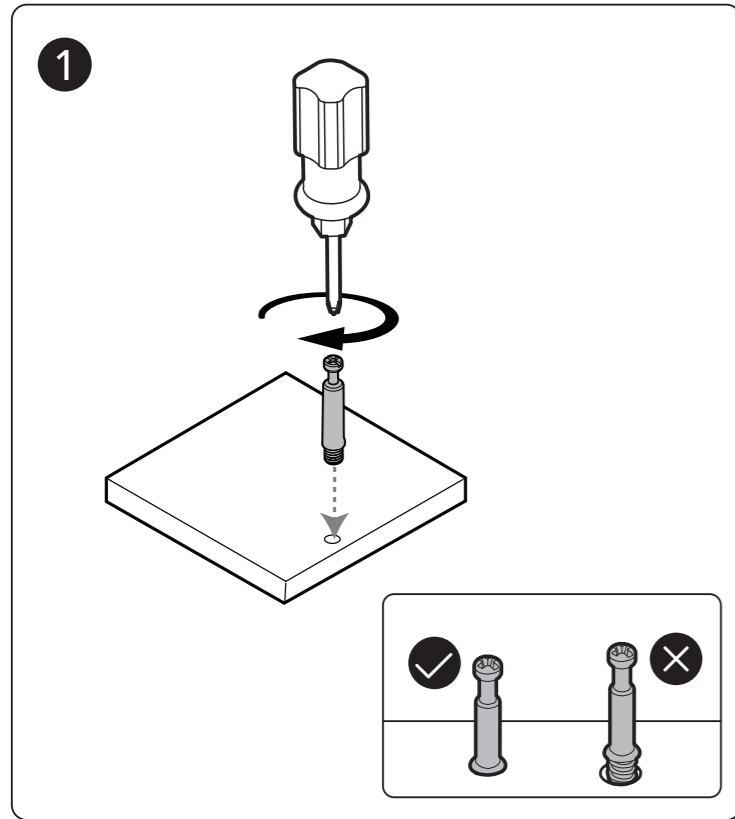

E x 3

M7x30mm

F x 1

Ø20mm

I x 3

CAM LOCK FASTEN SYSTEM

ASSEMBLY

 Insert the cam bolt into the hole, then insert the cam lock and tighten.