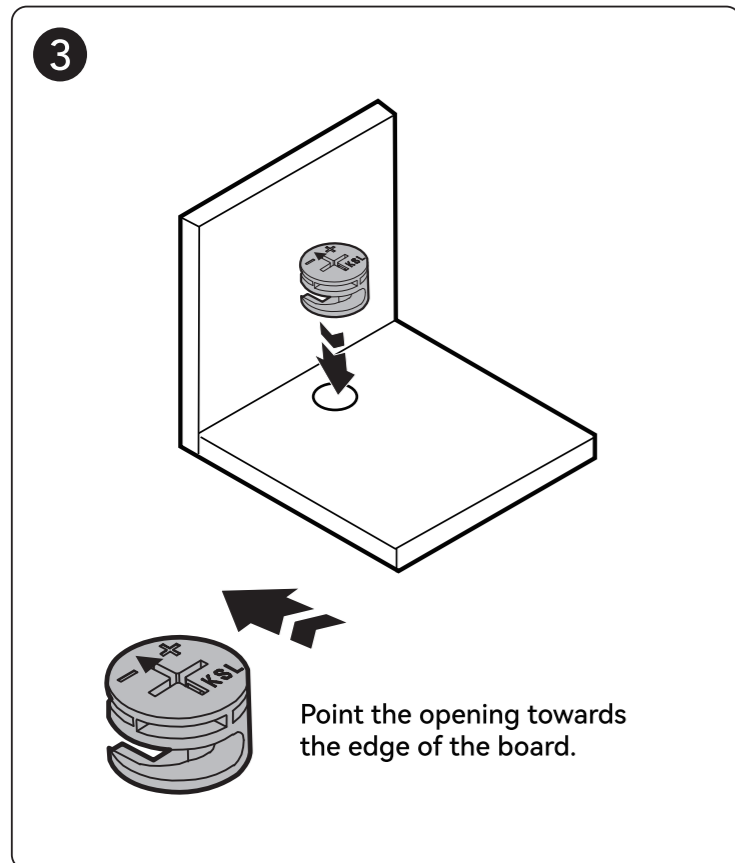

E x 3

M7x30mm

F x 1

Ø20mm

I x 3

CAM LOCK FASTEN SYSTEM

ASSEMBLY

 Insert the cam bolt into the hole, then insert the cam lock and tighten.