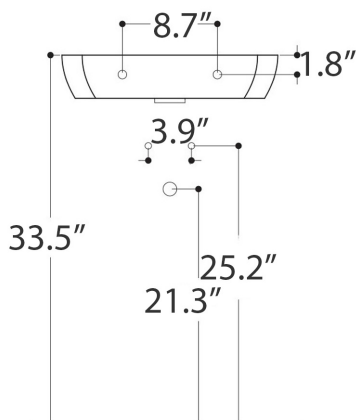

Features

- Ceramic
- With overflow
- Countertop or wall-mount installation
- With faucet hole

H10 50W - 8209101

SKU# | Option:

- H10 50W - 8209101 | White

Collection H10	Model H10 50W - 8209101	Dimensions Metric <i>1 inch = 2.54 cm</i> <i>1 inch = 25.4 mm</i>	 1051 Lea Drive - Collegeville, PA 19426 Tel. 215 513 9400 - Fax 610 831 0215 www.ws bathcollections.com - info@ws bathcollectins.com
--------------------------	-------------------------------------	--	---

N.B.: Indicated size could have a variation of about 0,8 % due to the use of the moulds or the small variations of the raw materials' technical characteristics used in the mixture.

Collection
J 32

Model |
J 32'72Y "": 42; 323

Dimensions Metric
1 inch = 2.54 cm
1 inch = 25.4 mm

WS[®]
BATH
COLLECTIONS

1051 Lea Drive - Collegeville, PA 19426
Tel. 215 513 9400 - Fax 610 831 0215
www.ws bathcollections.com - info@ws bathcollections.com

MOUNTING HARDWARE

Wall-mount installation

Vessel/ countertop installation

Bolts

Silicone (*optional*)

Collection
J 32

Model |
J 32"72Y "/: 42; 323

Dimensions Metric
1 inch = 2.54 cm
1 inch = 25.4 mm