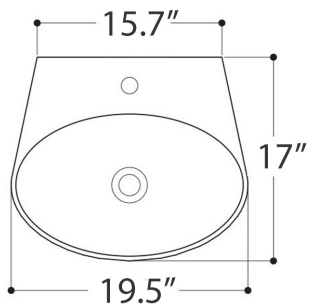

Features

- Ceramic
- With overflow
- Countertop or wall-mount installation
- With faucet hole

H10 50W - 8209101

SKU# | Option:

- H10 50W - 8209101 | White

Collection H10	Model H10 50W - 8209101	Dimensions Metric <i>1 inch = 2.54 cm</i> <i>1 inch = 25.4 mm</i>	 1051 Lea Drive - Collegeville, PA 19426 Tel. 215 513 9400 - Fax 610 831 0215 www.ws bathcollections.com - info@ws bathcollectins.com
--------------------------	-------------------------------------	--	---

N.B.: Indicated size could have a variation of about 0,8 % due to the use of the moulds or the small variations of the raw materials' technical characteristics used in the mixture.

Collection
J 32

Model |
J 32'72Y "": 42; 323

Dimensions Metric
1 inch = 2.54 cm
1 inch = 25.4 mm

WS[®]
BATH
COLLECTIONS

1051 Lea Drive - Collegeville, PA 19426
Tel. 215 513 9400 - Fax 610 831 0215
www.ws bathcollections.com - info@ws bathcollections.com

MOUNTING HARDWARE

Wall-mount installation

Vessel/ countertop installation

Bolts

Silicone (*optional*)

Collection
J 32

Model |
J 32"72Y "/: 42; 323

Dimensions Metric
1 inch = 2.54 cm
1 inch = 25.4 mm