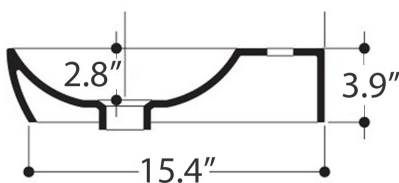

Features

- Ceramic
- With overflow
- Countertop or wall-mount installation
- With faucet hole

H10 50W - 8209101

SKU# | Option:

- H10 50W - 8209101 | White

Collection H10	Model H10 50W - 8209101	Dimensions Metric <i>1 inch = 2.54 cm</i> <i>1 inch = 25.4 mm</i>	 1051 Lea Drive - Collegeville, PA 19426 Tel. 215 513 9400 - Fax 610 831 0215 www.ws bathcollections.com - info@ws bathcollectins.com
--------------------------	-------------------------------------	--	---

N.B.: Indicated size could have a variation of about 0,8 % due to the use of the moulds or the small variations of the raw materials' technical characteristics used in the mixture.

Collection
J 32

Model |
J 32'72Y "": 42; 323

Dimensions Metric
1 inch = 2.54 cm
1 inch = 25.4 mm

WS[®]
BATH
COLLECTIONS

1051 Lea Drive - Collegeville, PA 19426
Tel. 215 513 9400 - Fax 610 831 0215
www.ws bathcollections.com - info@ws bathcollections.com

MOUNTING HARDWARE

Wall-mount installation

Vessel/ countertop installation

Bolts

Silicone (*optional*)

Collection
J 32

Model |
J 32"72Y "/: 42; 323

Dimensions Metric
1 inch = 2.54 cm
1 inch = 25.4 mm