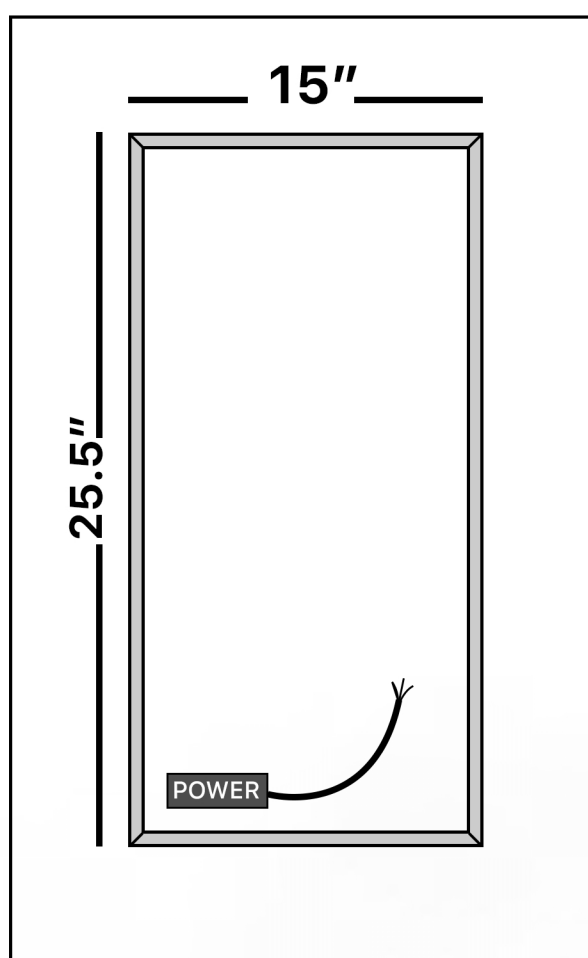

Category: Mirror
Material: Crystal
Dimensions: 38.6"(L) x 27.6"(H)

Description: Luxury LED lighted crystal bathroom mirror in gold finish

*Numbers are in inches

SCHEDA MONTAGGIO ASSEMBLY INSTRUCTIONS

Wall Hanger
X2

Wall Anchor
X2

Head Screw
X2

1. Mount the wall-hangers on the wall,
the mirror can be horizontal or vertical hanging.

2. Wiring and power connection.

3. Hang the mirror on the wall-hangers.