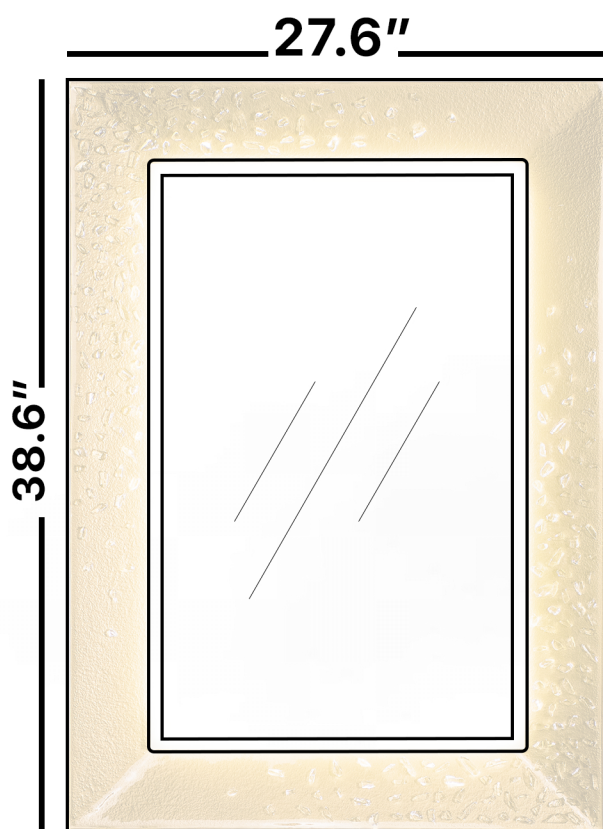

Category: Mirror
Material: Crystal
Dimensions: 38.6"(L) x 27.6"(H)

Description: Luxury LED lighted crystal bathroom mirror in gold finish

*Numbers are in inches

SCHEDA MONTAGGIO ASSEMBLY INSTRUCTIONS

Wall Hanger
X2

Wall Anchor
X2

Head Screw
X2

1. Mount the wall-hangers on the wall,
the mirror can be horizontal or vertical hanging.

2. Wiring and power connection.

3. Hang the mirror on the wall-hangers.