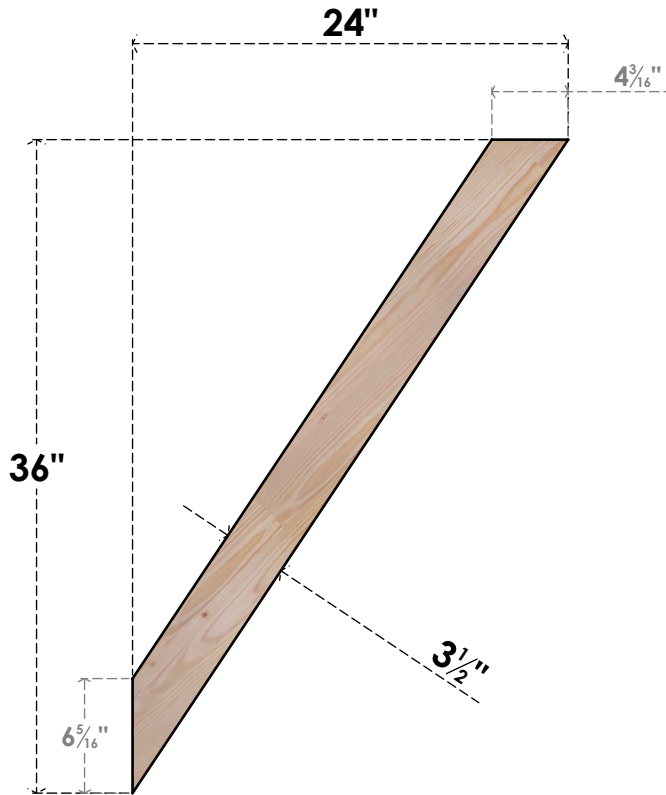

BRC04X24X36TRA00SDF

3 1/2"W X 24"D X 36"H TRADITIONAL SMOOTH BRACE, DOUGLAS FIR

SIDE

FRONT

EKENA MILLWORK
 2300 WEST MAIN ST.
 CLARKSVILLE, TX 75426
 TOLL FREE: 866-607-0453
 WWW.EKENAMILLWORK.COM

NOTES

1. INSTALLATION TO BE COMPLETED IN ACCORDANCE WITH MANUFACTURER'S SPECIFICATIONS.
2. DRAWING MAY NOT BE TO SCALE
3. THIS DRAWING IS INTENDED FOR DESIGN AND PLANNING PURPOSES ONLY.
4. ALL INFORMATION CONTAINED HEREIN WAS CURRENT AT THE TIME OF DEVELOPMENT BUT MUST BE REVIEWED AND APPROVED BY THE PRODUCT MANUFACTURER TO BE CONSIDERED ACCURATE.
5. PRODUCTS ARE NOT KILN DRIED. THIS ITEM IS UNIQUE AND WILL CONTAIN THE NATURAL VARIATIONS THAT THE WOOD SPECIES OFFERS. THIS MAY RESULT IN VARIATIONS UP TO 1/4"