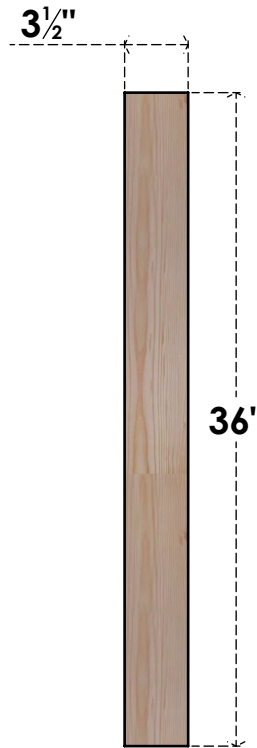

BRC04X24X36TRA00SDF

3 1/2"W X 24"D X 36"H TRADITIONAL SMOOTH BRACE, DOUGLAS FIR

SIDE

FRONT

EKENA MILLWORK
 2300 WEST MAIN ST.
 CLARKSVILLE, TX 75426
 TOLL FREE: 866-607-0453
 WWW.EKENAMILLWORK.COM

NOTES

1. INSTALLATION TO BE COMPLETED IN ACCORDANCE WITH MANUFACTURER'S SPECIFICATIONS.
2. DRAWING MAY NOT BE TO SCALE
3. THIS DRAWING IS INTENDED FOR DESIGN AND PLANNING PURPOSES ONLY.
4. ALL INFORMATION CONTAINED HEREIN WAS CURRENT AT THE TIME OF DEVELOPMENT BUT MUST BE REVIEWED AND APPROVED BY THE PRODUCT MANUFACTURER TO BE CONSIDERED ACCURATE.
5. PRODUCTS ARE NOT KILN DRIED. THIS ITEM IS UNIQUE AND WILL CONTAIN THE NATURAL VARIATIONS THAT THE WOOD SPECIES OFFERS. THIS MAY RESULT IN VARIATIONS UP TO 1/4"