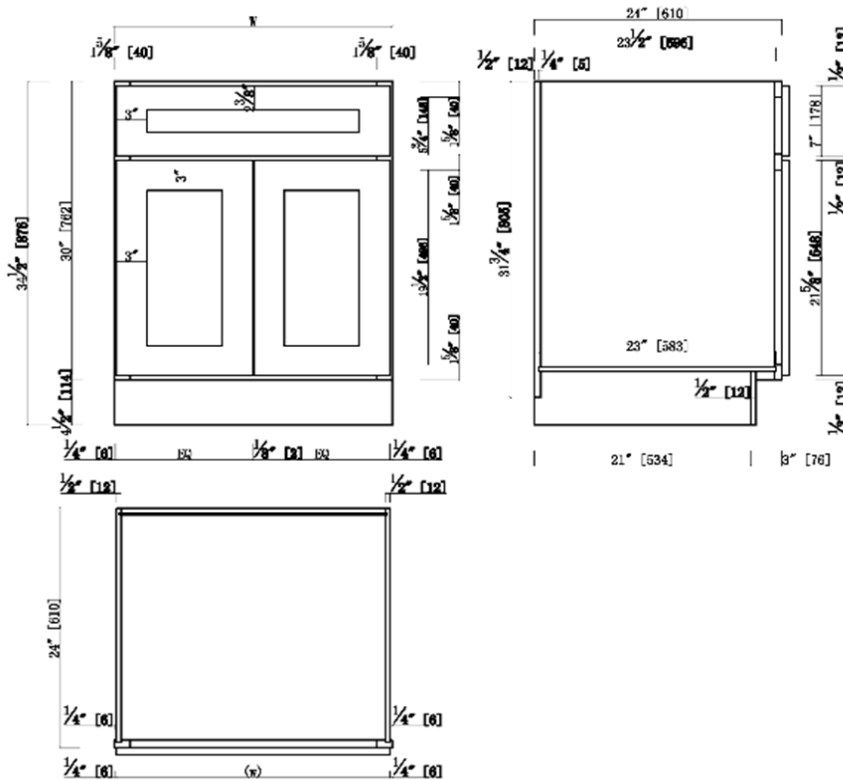

Two Door Sink Base Kitchen Cabinet

Specifications

- 3" Wide Shaker Door
- 3/4" Solid maple face frame, Fully overlay with 1/4" reveal
- MDF with wood veneer for door center & Fake drawer center for espresso finish
- 3/4" solid maple door frame & fake drawer frame for espresso finish
- 3/4" Premium HDF door and fake drawer for white finish
- Soft-closing hinge, 6 way adjustable
- 1/2" plywood with poplar veneer for side panels, bottom panels
- Metal Clips connectors
- RTA construction
- CARB P2 compliant

Dimensions

Warranty & Compliances

Warranty: Limited 1 year warranty
 California 93120: Compliant

Finishes/Colors

Espresso Finish	White Finish
30" x 24" x 34.5"	30" x 24" x 34.5"
33" x 24" x 34.5"	33" x 24" x 34.5"
36" x 24" x 34.5"	36" x 24" x 34.5"
42" x 24" x 34.5"	42" x 24" x 34.5"
48" x 24" x 34.5"	48" x 24" x 34.5"