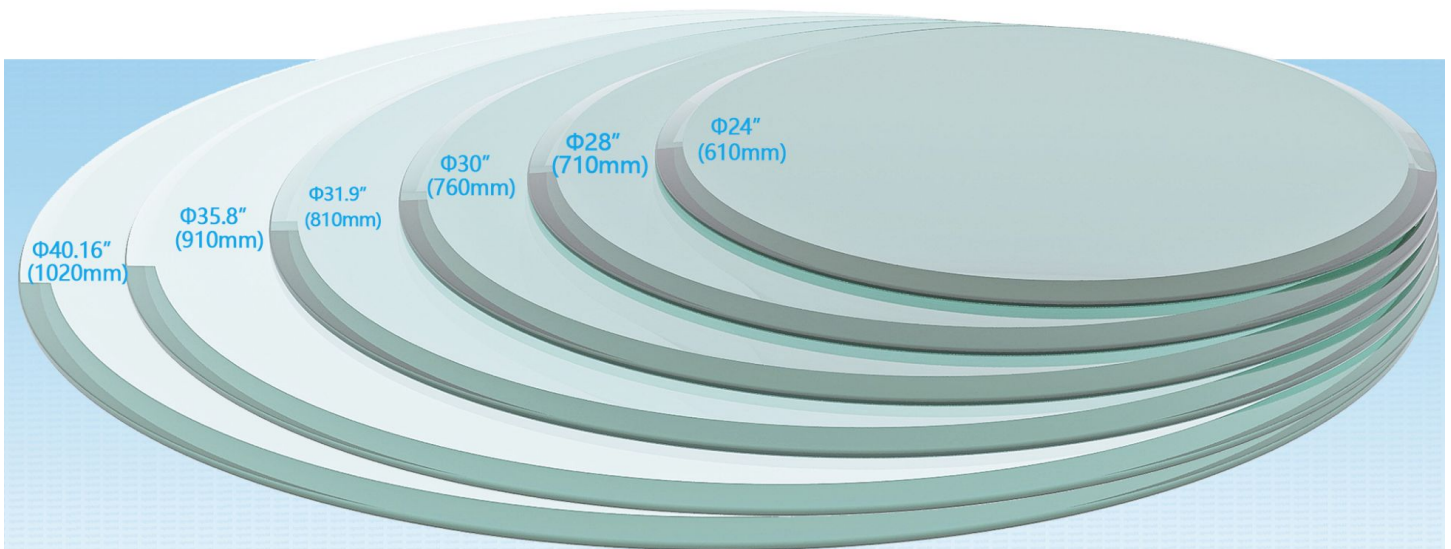

Thick Beveled Polished Edge

NOTE: This item is just a circular glass ,
without a base and other parts.
Please choose the correct size according to your needs.

Glass products are fragile

please disassemble and handle them carefully