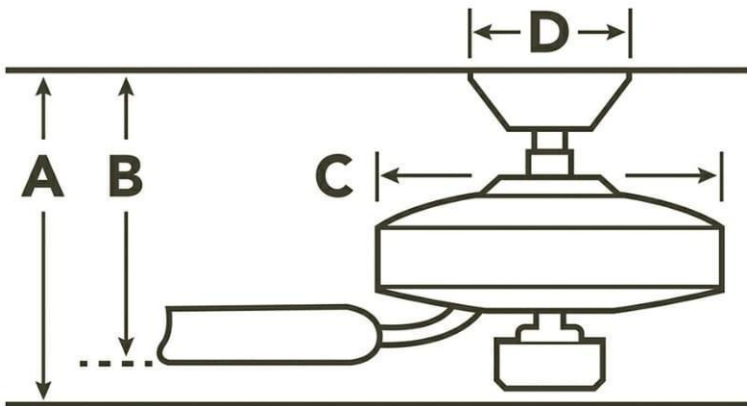

Number of Blades	4
Blades Included	Yes
Blade Pitch	14 Degrees
Blade Sweep	52"
Blades Reversible	No
Blade Material	ABS
Optional Blades Available	No
Downrod 1	1.00 OD X 4.50
Primary Control System	Pull Chain
Remote Included	No
Wall Control Included	Yes
Low Ceiling Adaptable	No
Lead Wire Length	78.00"
Motor Size	172MM X 17MM
Motor Type	AC

Dimensions

Downrod	A	B	C	D
1.00 OD X 4.50	14.00	11.10	10.87	7.25

Downlight

Watts	78/6
Optional Light Kit Available	No

Safety Listings & Certifications

Safety Rated	Wet
--------------	-----

Installation

Installation requirements	The electrical junction box and support structure must be securely mounted and capable of reliably supporting a minimum of 50 pounds. Use only ETL/UL listed electrical junction boxes marked ""For Fan Support""
Electrical Requirements	120v 60Hz ac
Hanging Weight	25.00 LBS
Minimum Distance Between Bottom Of Fan Blade To Floor	7 feet