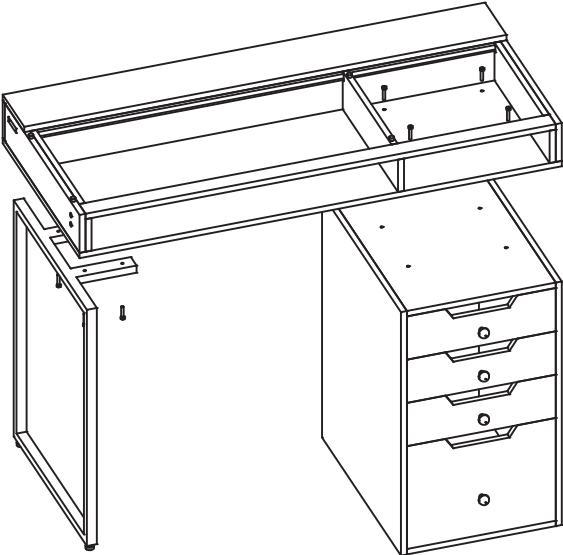

①

②

③

STEP 1.

STEP 2.

Adapter : 12V2A

USB Port ←

Short Press: Turn on/off the light