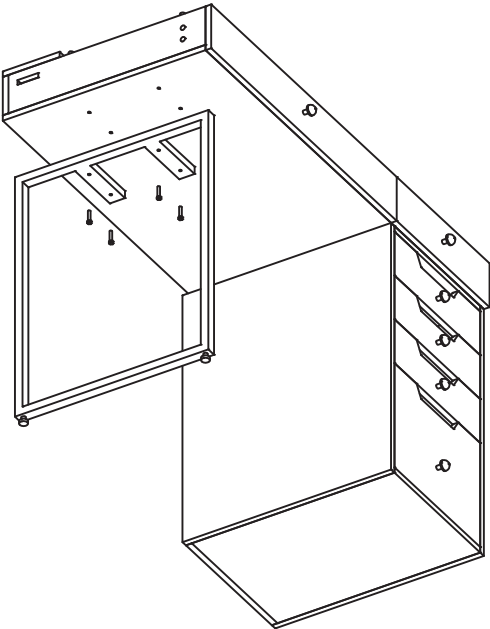

①

②

③

STEP 1.

STEP 2.

Adapter : 12V2A

USB Port ←

Short Press: Turn on/off the light