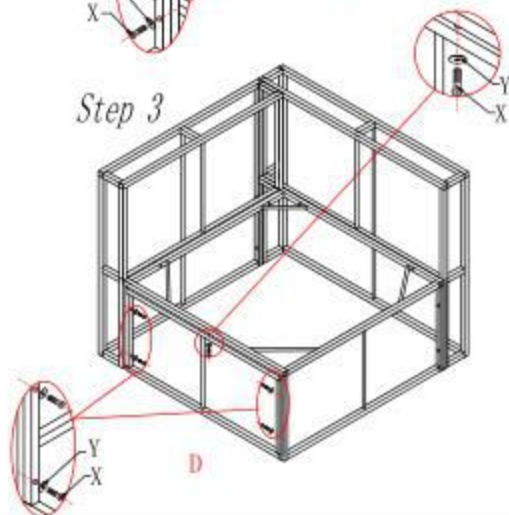

Step 3

INSTALLATION INSTRUCTIONS

J	 Tea Table Top	1
K	 Tea Side Board	2
L	 Tea Side Board	2
M	 Glass	1
X	 M6*35	12
Y		12

Coffee Table

Step 1

Step 2

Step 3

INSTALLATION INSTRUCTIONS

E	 Armless Back	1	 63*63*8CM	1
F	 Armless Seat	1	 32*63*10CM	1
D	 Side Board	2		
X	 M6*35	12		
Y		12		
Z		1		

Armless sofa

Notice:

1. Please take out the sponge from the cushions before the washing
2. Please don't use the washing machine or brush, it will tear the fabric. Please do manual cleaning

INSTALLATION INSTRUCTIONS

A	 Corner Back	1
B	 Corner Armrest	1
C	 Corner Seat	1
D	 Side Board	1
X	 M6*35	13
Y		13
Z		1

Corner Sofa