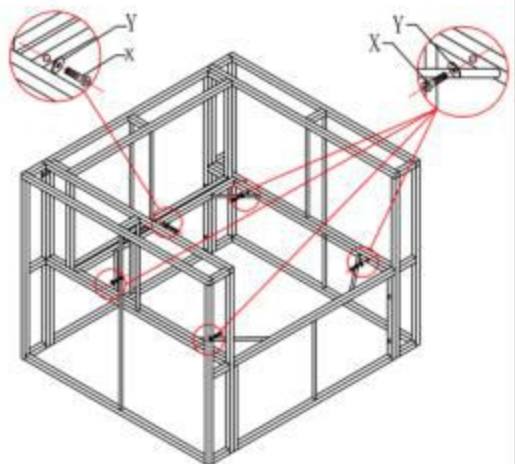

INSTALLATION INSTRUCTIONS

N		1
O		1
P		1
Q		1
X	 M6*35	13
Y		13
Z		1

	1
	1

Step 1

Step 2

Notice:

1. Please take out the sponge from the cushions before the washing
2. Please don't use the washing machine or brush, it will tear the fabric. Please do manual cleaning

Step 3

INSTALLATION INSTRUCTIONS

J	 Tea Table Top	1
K	 Tea Side Board	2
L	 Tea Side Board	2
M	 Glass	1
X	 M6*35	12
Y		12

Coffee Table

Step 1

Step 2

Step 3

INSTALLATION INSTRUCTIONS

E	 Armless Back	1	 63*63*8CM	1
F	 Armless Seat	1	 32*63*10CM	1
D	 Side Board	2		
X	 M6*35	12		
Y		12		
Z		1		

Armless sofa

Notice:

1. Please take out the sponge from the cushions before the washing
2. Please don't use the washing machine or brush, it will tear the fabric. Please do manual cleaning