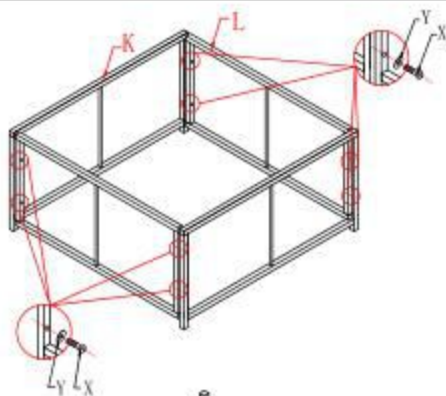

Step 3

INSTALLATION INSTRUCTIONS

J	 Tea Table Top	1
K	 Tea Side Board	2
L	 Tea Side Board	2
M	 Glass	1
X	 M6*35	12
Y		12

Coffee Table

Step 1

Step 2

Step 3

INSTALLATION INSTRUCTIONS

E	 Armless Back	1	 63*63*8CM	1
F	 Armless Seat	1	 32*63*10CM	1
D	 Side Board	2		
X	 M6*35	12		
Y		12		
Z		1		

Armless sofa

Notice:

1. Please take out the sponge from the cushions before the washing
2. Please don't use the washing machine or brush, it will tear the fabric. Please do manual cleaning