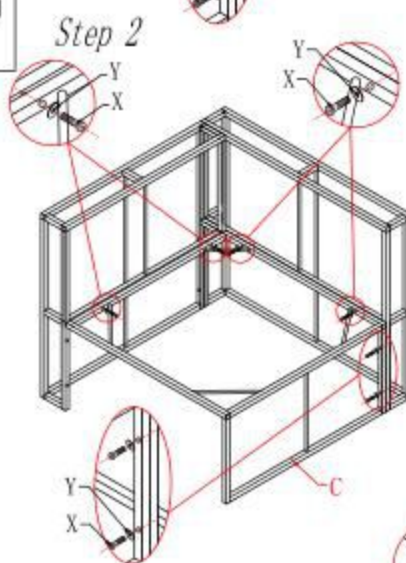

Step 3

INSTALLATION INSTRUCTIONS

J	 Tea Table Top	1
K	 Tea Side Board	2
L	 Tea Side Board	2
M	 Glass	1
X	 M6*35	12
Y		12

Coffee Table

Step 1

Step 2

Step 3

INSTALLATION INSTRUCTIONS

E	 Armless Back	1	 63*63*8CM	1
F	 Armless Seat	1	 32*63*10CM	1
D	 Side Board	2		
X	 M6*35	12		
Y		12		
Z		1		

Armless sofa

Notice:

1. Please take out the sponge from the cushions before the washing
2. Please don't use the washing machine or brush, it will tear the fabric. Please do manual cleaning

INSTALLATION INSTRUCTIONS

A	 Corner Back	1
B	 Corner Armrest	1
C	 Corner Seat	1
D	 Side Board	1
X	 M6*35	13
Y		13
Z		1

Corner Sofa