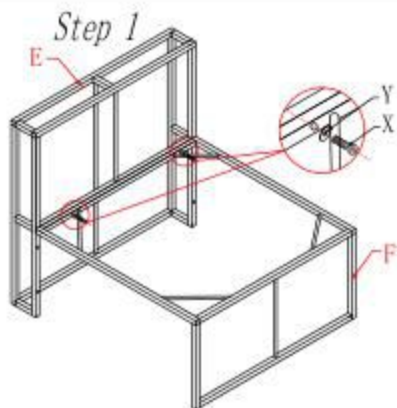

Step 3

INSTALLATION INSTRUCTIONS

J	 Tea Table Top	1
K	 Tea Side Board	2
L	 Tea Side Board	2
M	 Glass	1
X	 M6*35	12
Y		12

Coffee Table

Step 1

Step 2

Step 3

INSTALLATION INSTRUCTIONS

E	 Armless Back	1	 63*63*8CM	1
F	 Armless Seat	1	 32*63*10CM	1
D	 Side Board	2		
X	 M6*35	12		
Y		12		
Z		1		

Armless sofa

Notice:

1. Please take out the sponge from the cushions before the washing
2. Please don't use the washing machine or brush, it will tear the fabric. Please do manual cleaning

INSTALLATION INSTRUCTIONS

A	 Corner Back	1
B	 Corner Armrest	1
C	 Corner Seat	1
D	 Side Board	1
X	 M6*35	13
Y		13
Z		1

Corner Sofa