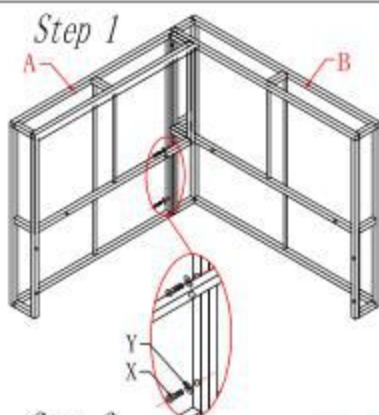

Step 3

INSTALLATION INSTRUCTIONS

J	 Tea Table Top	1
K	 Tea Side Board	2
L	 Tea Side Board	2
M	 Glass	1
X	 M6*35	12
Y		12

Coffee Table

Step 1

Step 2

Step 3

INSTALLATION INSTRUCTIONS

E	 Armless Back	1	 63*63*8CM	1
F	 Armless Seat	1	 32*63*10CM	1
D	 Side Board	2		
X	 M6*35	12		
Y		12		
Z		1		

Armless sofa

Notice:

1. Please take out the sponge from the cushions before the washing
2. Please don't use the washing machine or brush, it will tear the fabric. Please do manual cleaning

INSTALLATION INSTRUCTIONS

A	 Corner Back	1
B	 Corner Armrest	1
C	 Corner Seat	1
D	 Side Board	1
X	 M6*35	13
Y		13
Z		1

Corner Sofa