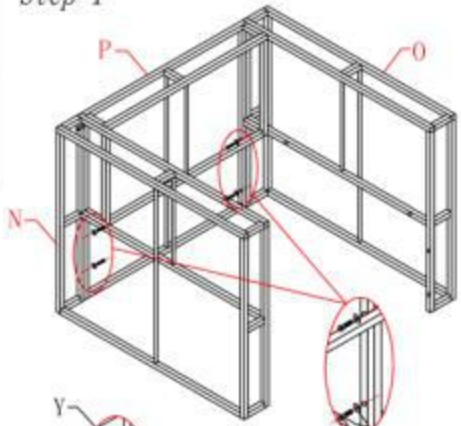

INSTALLATION INSTRUCTIONS

N		1
O		1
P		1
Q		1
X	M6*35	13
Y		13
Z		1

	1
	1

Step 1