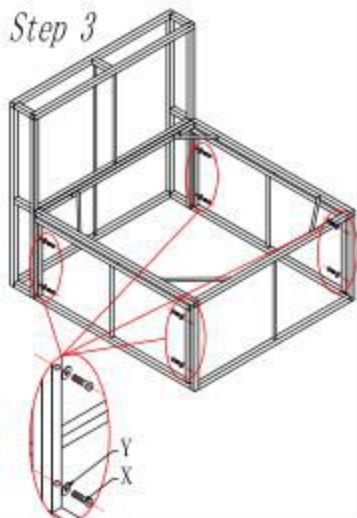

Step 3

INSTALLATION INSTRUCTIONS

J	 Tea Table Top	1
K	 Tea Side Board	2
L	 Tea Side Board	2
M	 Glass	1
X	 M6*35	12
Y		12

Coffee Table

Step 1

Step 2

Step 3

INSTALLATION INSTRUCTIONS

E	 Armless Back	1	 63*63*8CM	1
F	 Armless Seat	1	 32*63*10CM	1
D	 Side Board	2		
X	 M6*35	12		
Y		12		
Z		1		

Armless sofa

Notice:

1. Please take out the sponge from the cushions before the washing
2. Please don't use the washing machine or brush, it will tear the fabric. Please do manual cleaning

INSTALLATION INSTRUCTIONS

A	 Corner Back	1
B	 Corner Armrest	1
C	 Corner Seat	1
D	 Side Board	1
X	 M6*35	13
Y		13
Z		1

Corner Sofa