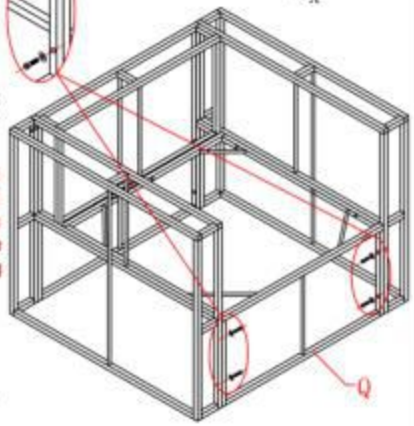

INSTALLATION INSTRUCTIONS

N		1
O		1
P		1
Q		1
X	 M6*35	13
Y		13
Z		1

	1
	1

Step 1

Step 2

Notice:

1. Please take out the sponge from the cushions before the washing
2. Please don't use the washing machine or brush, it will tear the fabric. Please do manual cleaning

Step 3

INSTALLATION INSTRUCTIONS

J	 Tea Table Top	1
K	 Tea Side Board	2
L	 Tea Side Board	2
M	 Glass	1
X	 M6*35	12
Y		12

Coffee Table

Step 1

Step 2

Step 3

INSTALLATION INSTRUCTIONS

E	 Armless Back	1	 63*63*8CM	1
F	 Armless Seat	1	 32*63*10CM	1
D	 Side Board	2		
X	 M6*35	12		
Y		12		
Z		1		

Armless sofa

Notice:

1. Please take out the sponge from the cushions before the washing
2. Please don't use the washing machine or brush, it will tear the fabric. Please do manual cleaning