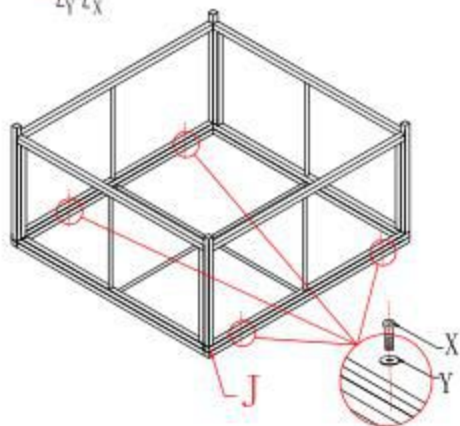

Step 3

INSTALLATION INSTRUCTIONS

J	 Tea Table Top	1
K	 Tea Side Board	2
L	 Tea Side Board	2
M	 Glass	1
X	 M6*35	12
Y		12

Coffee Table

Step 1

Step 2

Step 3

INSTALLATION INSTRUCTIONS

E	 Armless Back	1	 63*63*8CM	1
F	 Armless Seat	1	 32*63*10CM	1
D	 Side Board	2		
X	 M6*35	12		
Y		12		
Z		1		

Armless sofa

Notice:

1. Please take out the sponge from the cushions before the washing
2. Please don't use the washing machine or brush, it will tear the fabric. Please do manual cleaning