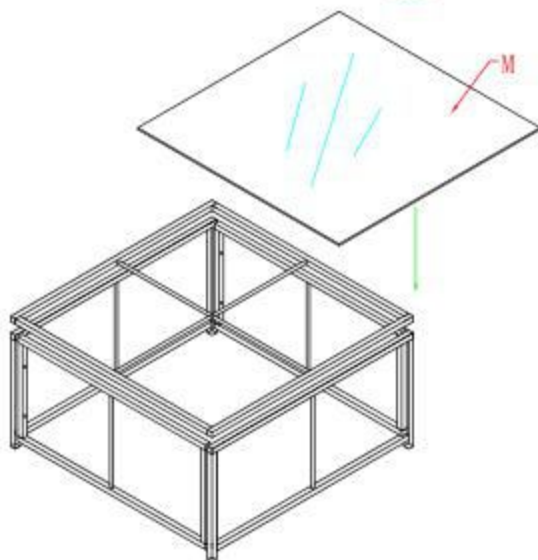

Step 3

INSTALLATION INSTRUCTIONS

J	 Tea Table Top	1
K	 Tea Side Board	2
L	 Tea Side Board	2
M	 Glass	1
X	 M6*35	12
Y		12

Coffee Table

Step 1

Step 2

Step 3

INSTALLATION INSTRUCTIONS

E	 Armless Back	1	 63*63*8CM	1
F	 Armless Seat	1	 32*63*10CM	1
D	 Side Board	2		
X	 M6*35	12		
Y		12		
Z		1		

Armless sofa

Notice:

1. Please take out the sponge from the cushions before the washing
2. Please don't use the washing machine or brush, it will tear the fabric. Please do manual cleaning

INSTALLATION INSTRUCTIONS

A	 Corner Back	1
B	 Corner Armrest	1
C	 Corner Seat	1
D	 Side Board	1
X	 M6*35	13
Y		13
Z		1

Corner Sofa