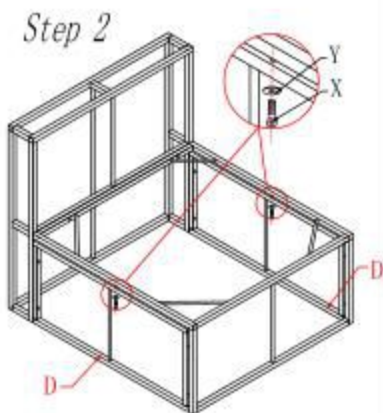

Step 3

INSTALLATION INSTRUCTIONS

J	 Tea Table Top	1
K	 Tea Side Board	2
L	 Tea Side Board	2
M	 Glass	1
X	 M6*35	12
Y		12

Coffee Table

Step 1

Step 2

Step 3

INSTALLATION INSTRUCTIONS

E	 Armless Back	1	 63*63*8CM	1
F	 Armless Seat	1	 32*63*10CM	1
D	 Side Board	2		
X	 M6*35	12		
Y		12		
Z		1		

Armless sofa

Notice:

1. Please take out the sponge from the cushions before the washing
2. Please don't use the washing machine or brush, it will tear the fabric. Please do manual cleaning

INSTALLATION INSTRUCTIONS

A	 Corner Back	1
B	 Corner Armrest	1
C	 Corner Seat	1
D	 Side Board	1
X	 M6*35	13
Y		13
Z		1

Corner Sofa