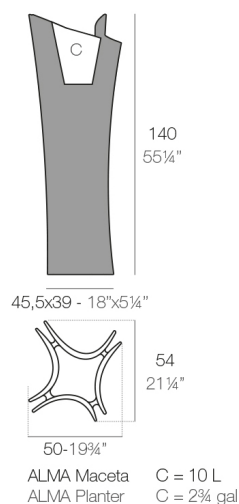

Weight

17.87 Kg

FINISHES

SELF-WATERING

Ref. 53013R

Self-watering system included in all planters except those with basic finish

	ICE
	WHITE
	BLACK
	BRONZE
	STEEL
	ANTHRACITE
	RED
	PISTACHIO
	ORANGE
	KHAKI
	NAVY
	PLUM
	TAUPE
	ECRU