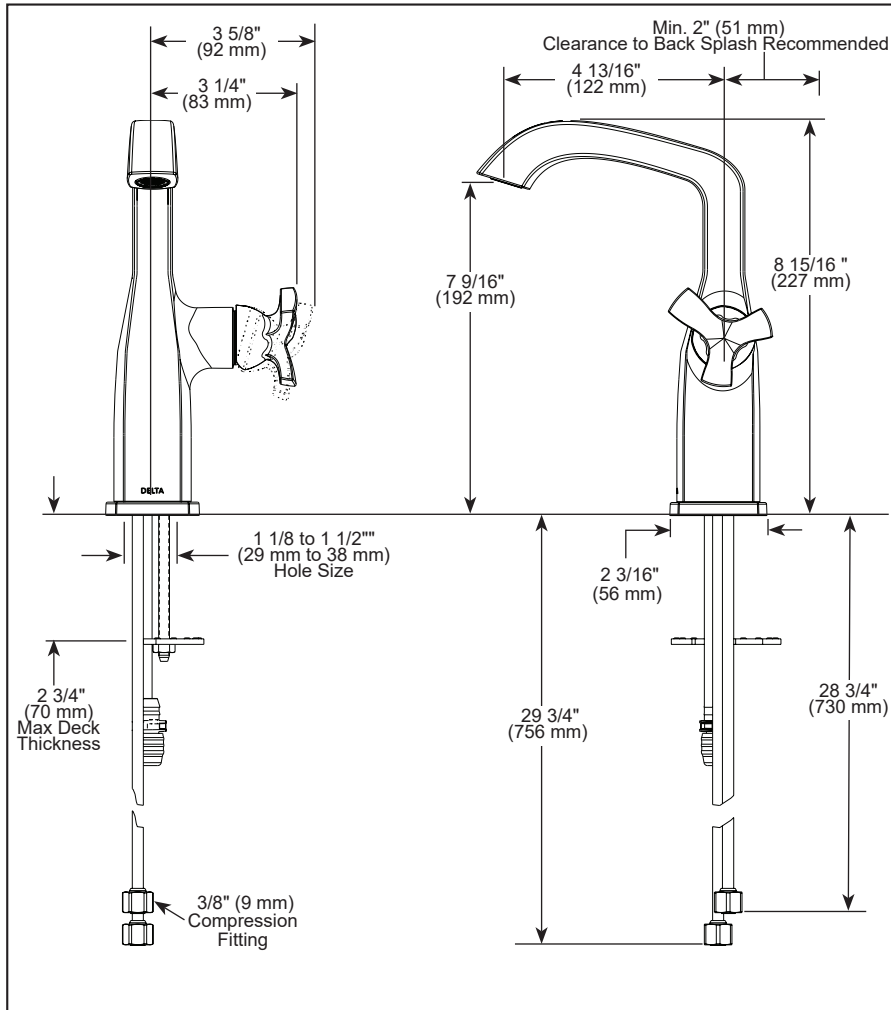

see what Delta can do™

BATHROOM FAUCET

- Stryke® Bath Collection
- Single Handle Deck Mount Mid-Height Riser

FEATURES:

- Lumicoat® Finish (-PR models only)
- Lumicoat® Finishes easily wipe clean without cleaners and chemicals on the products most commonly touched areas.

STANDARD SPECIFICATIONS:

- Max flow rate 1.2 gpm @ 60 psi, 4.5 L/min @ 414 kPa
- One hole mount
- Solid metal construction
- Diamond coated ceramic cartridge
- 1/4" O.D. straight, staggered PEX supply tubes
- Optional red/blue indicator ring provided with model
- Drain sold separately

▲ Designate Proper Finish Suffix

COMPLIES WITH:

- ASME A112.18.1 / CSA B125.1
- ♿ Indicates compliance to ICC/ANSI A117.1
- EPA WaterSense®

Delta reserves the right (1) to make changes in specifications and materials, and (2) to change or discontinue models, both without notice or obligation. Dimensions are for reference only. See current full-line price book or www.deltafaucet.com for finish options and product availability.

DSP-L-6766-DST Rev. B

Delta Faucet Company

55 E. 111th Street, Carmel, IN 46280
350 South Edgeware Road, St. Thomas, ON N5P 4L1
© 2023 Delta Faucet Company