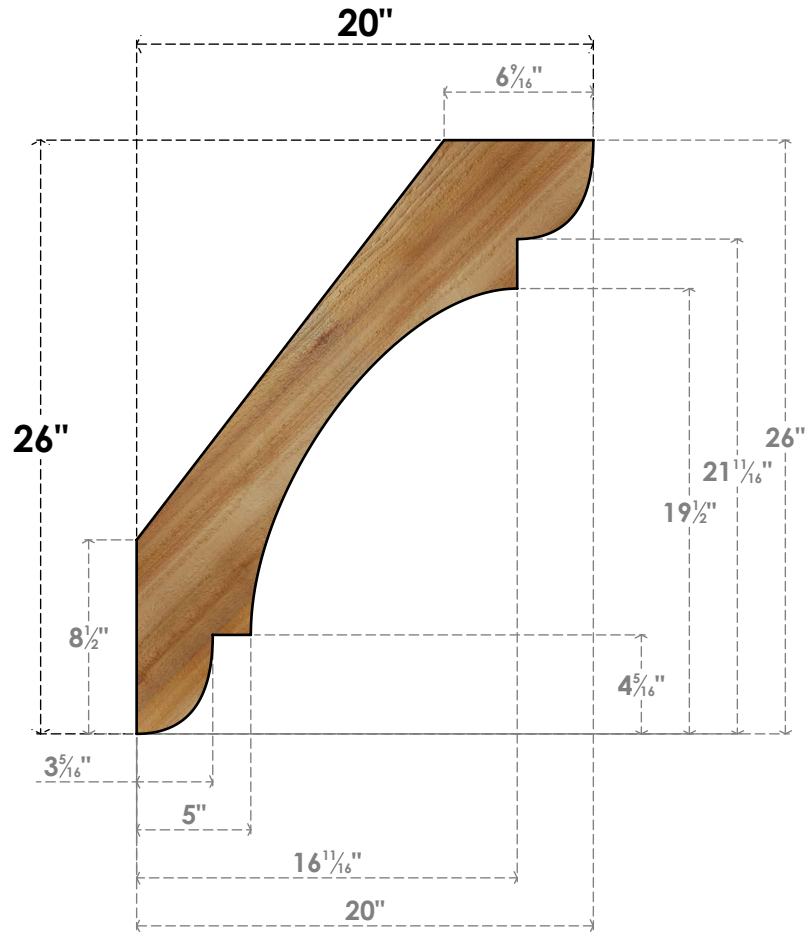

BRC06X20X26OLY00RWR

6"W X 20"D X 26"H OLYMPIC ROUGH SAWN BRACE, WESTERN RED CEDAR

SIDE

FRONT

EKENA MILLWORK
 2300 WEST MAIN ST.
 CLARKSVILLE, TX 75426
 TOLL FREE: 866-607-0453
 WWW.EKENAMILLWORK.COM

NOTES

1. INSTALLATION TO BE COMPLETED IN ACCORDANCE WITH MANUFACTURER'S SPECIFICATIONS.
2. DRAWING MAY NOT BE TO SCALE
3. THIS DRAWING IS INTENDED FOR DESIGN AND PLANNING PURPOSES ONLY.
4. ALL INFORMATION CONTAINED HEREIN WAS CURRENT AT THE TIME OF DEVELOPMENT BUT MUST BE REVIEWED AND APPROVED BY THE PRODUCT MANUFACTURER TO BE CONSIDERED ACCURATE.
5. PRODUCTS ARE NOT KILN DRIED. THIS ITEM IS UNIQUE AND WILL CONTAIN THE NATURAL VARIATIONS THAT THE WOOD SPECIES OFFERS. THIS MAY RESULT IN VARIATIONS UP TO 1/4"