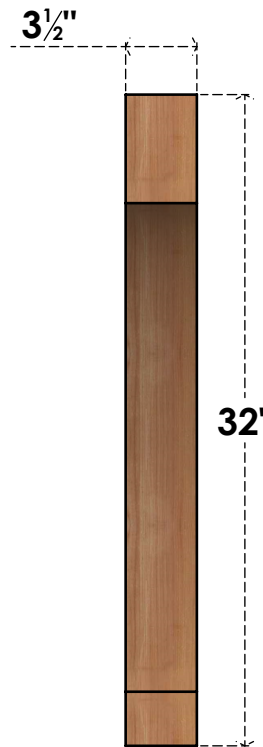

# BRC04X32X32IMP00SWR

3 1/2"W X 32"D X 32"H IMPERIAL SMOOTH BRACE, WESTERN RED CEDAR

**SIDE**

**FRONT**

EKENA MILLWORK  
 2300 WEST MAIN ST.  
 CLARKSVILLE, TX 75426  
 TOLL FREE: 866-607-0453  
 WWW.EKENAMILLWORK.COM

**NOTES**

1. INSTALLATION TO BE COMPLETED IN ACCORDANCE WITH MANUFACTURER'S SPECIFICATIONS.
2. DRAWING MAY NOT BE TO SCALE
3. THIS DRAWING IS INTENDED FOR DESIGN AND PLANNING PURPOSES ONLY.
4. ALL INFORMATION CONTAINED HEREIN WAS CURRENT AT THE TIME OF DEVELOPMENT BUT MUST BE REVIEWED AND APPROVED BY THE PRODUCT MANUFACTURER TO BE CONSIDERED ACCURATE.
5. PRODUCTS ARE NOT KILN DRIED. THIS ITEM IS UNIQUE AND WILL CONTAIN THE NATURAL VARIATIONS THAT THE WOOD SPECIES OFFERS. THIS MAY RESULT IN VARIATIONS UP TO 1/4"