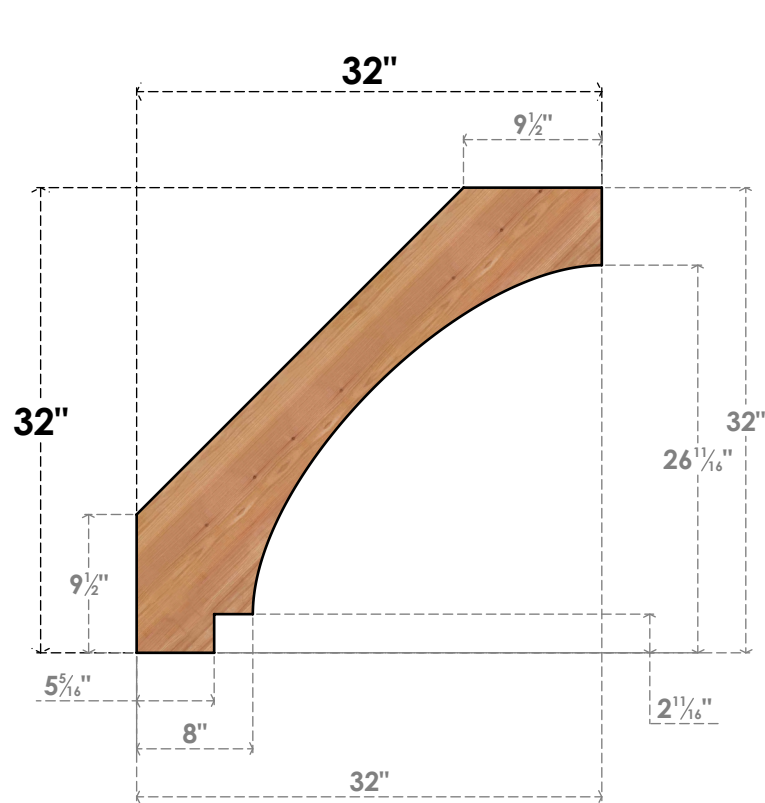

# BRC04X32X32IMP00SWR

3 1/2"W X 32"D X 32"H IMPERIAL SMOOTH BRACE, WESTERN RED CEDAR

**SIDE**

**FRONT**

EKENA MILLWORK  
 2300 WEST MAIN ST.  
 CLARKSVILLE, TX 75426  
 TOLL FREE: 866-607-0453  
 WWW.EKENAMILLWORK.COM