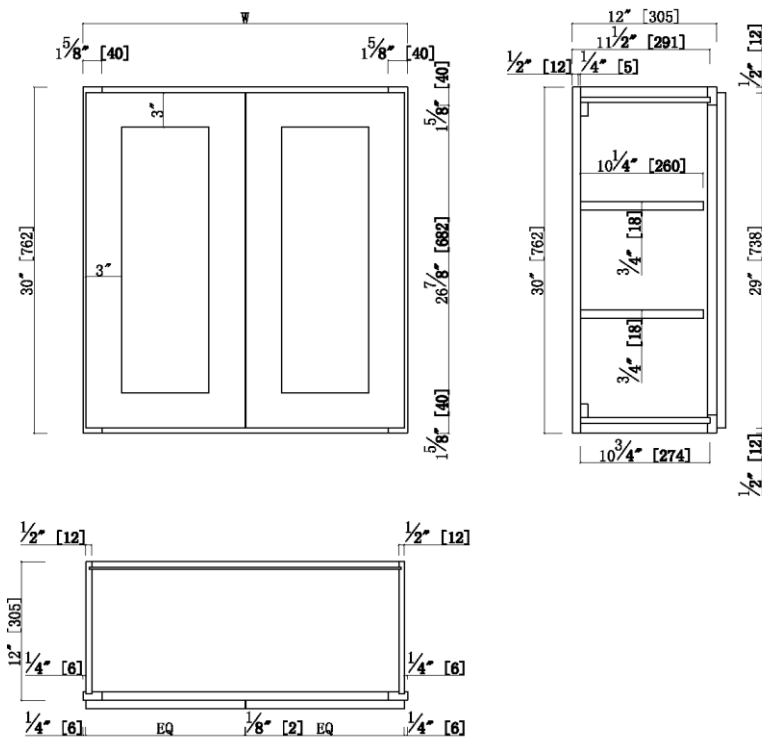

Two Door Wall Cabinet

Specifications

- 3" Wide Shaker Door
- 3/4" Solid maple face frame, Fully overlay with 1/4" reveal
- MDF with wood veneer for door center for espresso finish
- 3/4" solid maple door frame for espresso finish
- 3/4" Premium HDF door for white finish
- Soft-closing hinge, 6 way adjustable
- 1/2" plywood with poplar veneer for side panels, bottom panels
- Metal Clips connectors, two adjustable shelf
- RTA construction, CARB P2 compliant
- Espresso finish

Dimensions

Warranty & Compliances

Warranty	Limited 1 year warranty
California 93120	Compliant

Finishes/Colors

Espresso Finish	White Finish
24" x 12" x 30"	24" x 12" x 30"
27" x 12" x 30"	27" x 12" x 30"
30" x 12" x 30"	30" x 12" x 30"
33" x 12" x 30"	33" x 12" x 30"
36" x 12" x 30"	36" x 12" x 30"