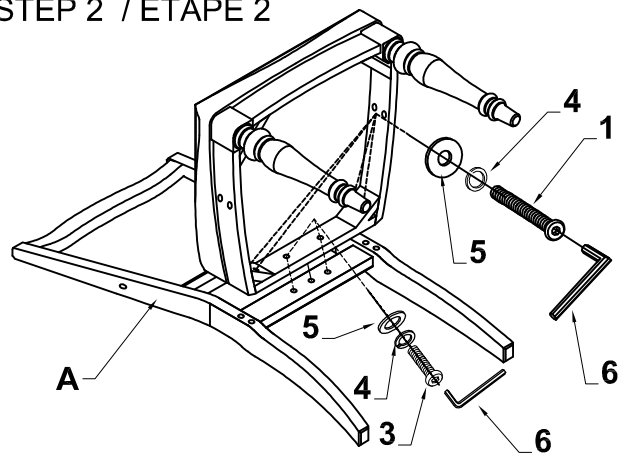

STEP 2 / ETAPE 2