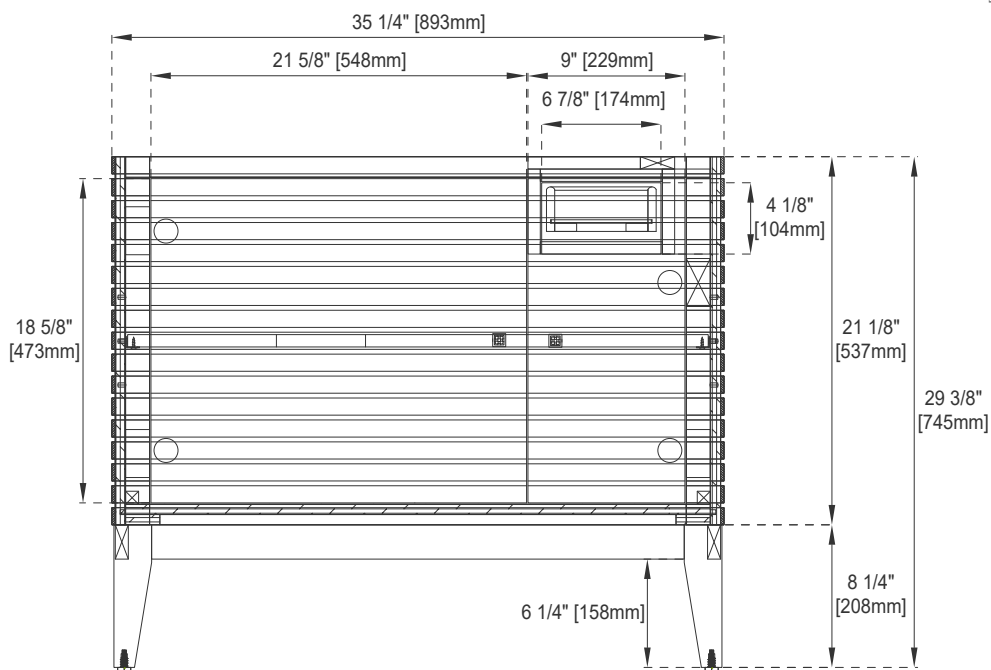

36" VANITY

Features and Materials

Solids: GW/VBL-Poplar; WLT-Walnut; WW-Rubber Wood

Panels: Plywood

Veneers: WLT/WW-Walnut

Installation Type: Floor Standing

Number of Basins: One, Integrated Sinktop

Sinktop Included: NO, Sold Separately (CS-S366)

Hardware Material and Finish: Zinc Alloy in Satin Nickel Color

Fits Drain Hole Size: 1 3/4"

Full Extension, Soft Close Glides

European Soft Close Hinges

Aluminum Laminate Drawer Liners,

Adjustable Levelers

Dimension

Width: 35-1/4"

Depth: 18-3/4"

Height: 29-3/8"

Rough-In Height: 21-1/2"

36" VANITY

Top View

Knob

Front View

36" VANITY

Side View 1

Side View 2

Back View