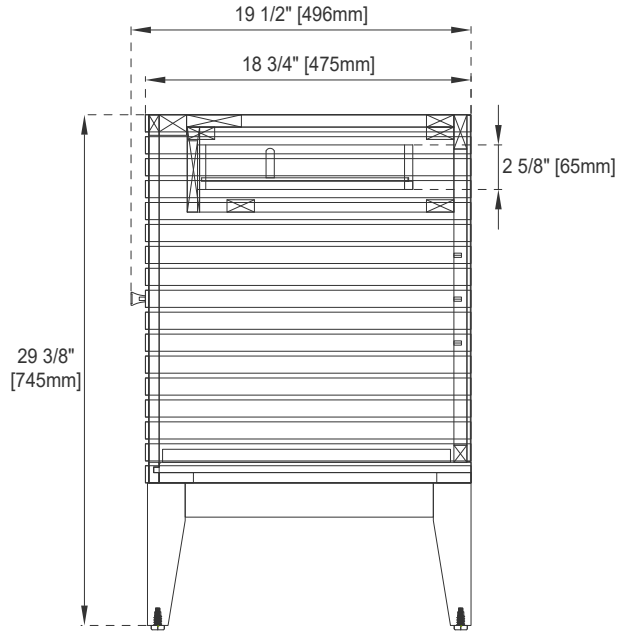

36" VANITY

Features and Materials

Solids: GW/VBL-Poplar; WLT-Walnut; WW-Rubber Wood

Panels: Plywood

Veneers: WLT/WW-Walnut

Installation Type: Floor Standing

Number of Basins: One, Integrated Sinktop

Sinktop Included: NO, Sold Separately (CS-S366)

Hardware Material and Finish: Zinc Alloy in Satin Nickel Color

Fits Drain Hole Size: 1 3/4"

Full Extension, Soft Close Glides

European Soft Close Hinges

Aluminum Laminate Drawer Liners,

Adjustable Levelers

Dimension

Width: 35-1/4"

Depth: 18-3/4"

Height: 29-3/8"

Rough-In Height: 21-1/2"

36" VANITY

Top View

Knob

Front View

36" VANITY

Side View 1

Side View 2

Back View