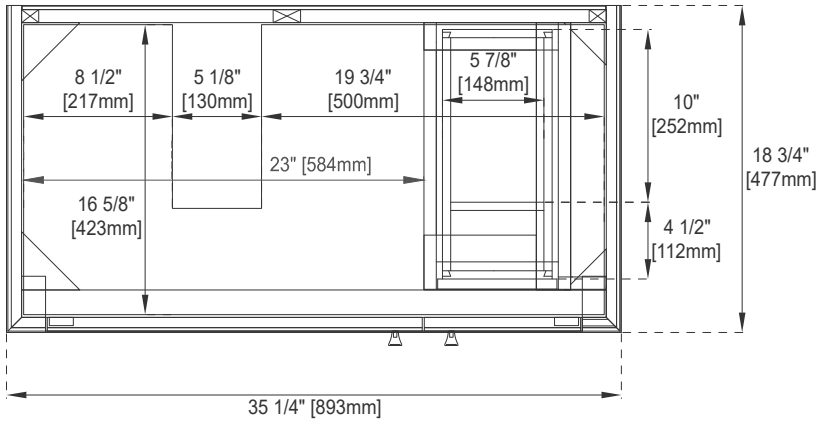

Basin Overflow: NO

Number of Doors: Two

Number of Drawers: One (interior)

Number of Tip Outs: 0

Bamboo Storage Tray: NO

Assembly Required: NO

Drawer Box Material and Construction: 12mm Plywood/English Dovetail Joinery

Hardware Material and Finish: Zinc Alloy in Satin Nickel Color

Fits Drain Hole Size: 1 3/4"

Full Extension, Soft Close Glides

European Soft Close Hinges

Aluminum Laminate Drawer Liners,

Adjustable Levelers

Dimension

Width: 35-1/4"

Depth: 18-3/4"

Height: 29-3/8"

Rough-In Height: 21-1/2"

36" VANITY

Top View

Knob

Front View

36" VANITY

Side View 1

Side View 2

Back View