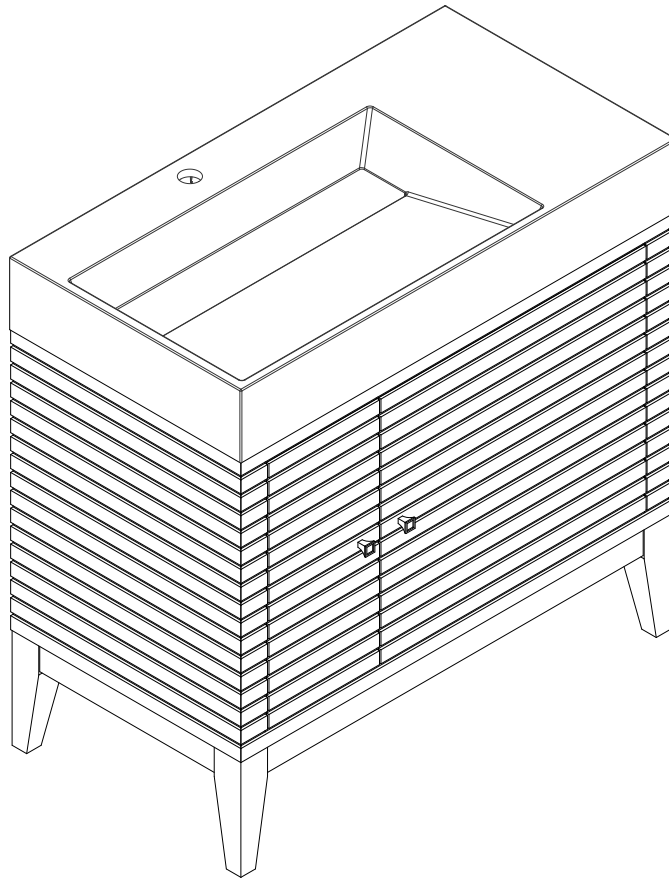

36" VANITY

Features and Materials

Solids: GW/VBL-Poplar; WLT-Walnut; WW-Rubber Wood

Panels: Plywood

Veneers: WLT/WW-Walnut

Installation Type: Floor Standing

Number of Basins: One, Integrated Sinktop

Sinktop Included: NO, Sold Separately (CS-S366)

Basin Overflow: NO

Number of Doors: Two

Number of Drawers: One (interior)

Number of Tip Outs: 0

Bamboo Storage Tray: NO

Assembly Required: NO

Drawer Box Material and Construction: 12mm Plywood/English Dovetail Joinery

Hardware Material and Finish: Zinc Alloy in Satin Nickel Color

Fits Drain Hole Size: 1 3/4"

Full Extension, Soft Close Glides

European Soft Close Hinges

Aluminum Laminate Drawer Liners,

Adjustable Levelers

Dimension

Width: 35-1/4"

Depth: 18-3/4"

Height: 29-3/8"

Rough-In Height: 21-1/2"

36" VANITY

Top View

Knob