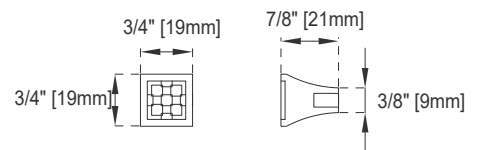

Hardware Material and Finish: Zinc Alloy in Satin Nickel Color

Fits Drain Hole Size: 1 3/4"

Full Extension, Soft Close Glides

European Soft Close Hinges

Aluminum Laminate Drawer Liners,

Adjustable Levelers

Dimension

Width: 35-1/4"

Depth: 18-3/4"

Height: 29-3/8"

Rough-In Height: 21-1/2"

36" VANITY

Top View

Knob