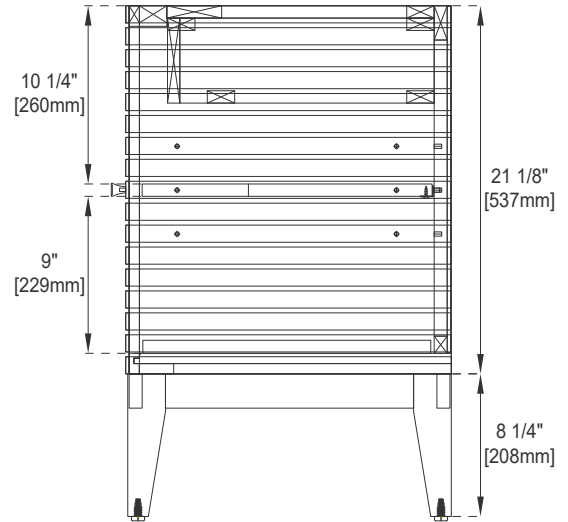

36" VANITY

Features and Materials

Solids: GW/VBL-Poplar; WLT-Walnut; WW-Rubber Wood

Panels: Plywood

Veneers: WLT/WW-Walnut

Installation Type: Floor Standing

Number of Basins: One, Integrated Sinktop

Sinktop Included: NO, Sold Separately (CS-S366)

Hardware Material and Finish: Zinc Alloy in Satin Nickel Color

Fits Drain Hole Size: 1 3/4"

Full Extension, Soft Close Glides

European Soft Close Hinges

Aluminum Laminate Drawer Liners,

Adjustable Levelers

Dimension

Width: 35-1/4"

Depth: 18-3/4"

Height: 29-3/8"

Rough-In Height: 21-1/2"

36" VANITY

Top View

Knob

Front View

36" VANITY

Side View 1

Side View 2

Back View