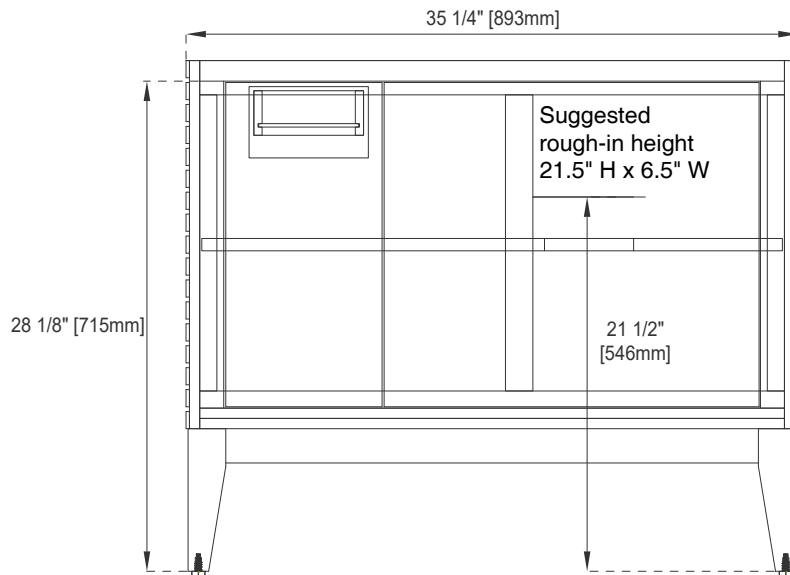

36" VANITY

Features and Materials

Solids: GW/VBL-Poplar; WLT-Walnut; WW-Rubber Wood

Panels: Plywood

Veneers: WLT/WW-Walnut

Installation Type: Floor Standing

Number of Basins: One, Integrated Sinktop

Sinktop Included: NO, Sold Separately (CS-S366)

Hardware Material and Finish: Zinc Alloy in Satin Nickel Color

Fits Drain Hole Size: 1 3/4"

Full Extension, Soft Close Glides

European Soft Close Hinges

Aluminum Laminate Drawer Liners,

Adjustable Levelers

Dimension

Width: 35-1/4"

Depth: 18-3/4"

Height: 29-3/8"

Rough-In Height: 21-1/2"

36" VANITY

Top View

Knob

Front View

36" VANITY

Side View 1

Side View 2

Back View