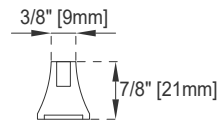

Hardware Material and Finish: Zinc Alloy in Satin Nickel Color

Fits Drain Hole Size: 1 3/4"

Full Extension, Soft Close Glides

European Soft Close Hinges

Aluminum Laminate Drawer Liners,

Adjustable Levelers

Dimension

Width: 35-1/4"

Depth: 18-3/4"

Height: 29-3/8"

Rough-In Height: 21-1/2"

36" VANITY

Top View

Knob