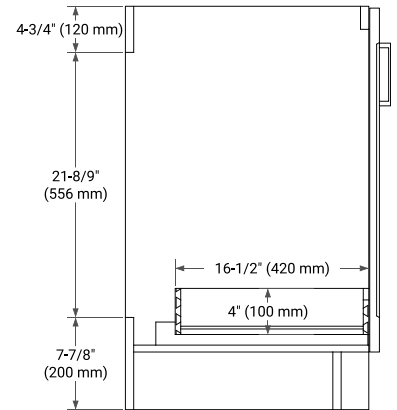

## BASE CABINET DIMENSIONS

66" W x 21.6" D x 34.5" H

## FRONT VIEW

## SIDE VIEW

## OVERALL DIMENSIONS

66.25" W x 22" D x 1.5" H