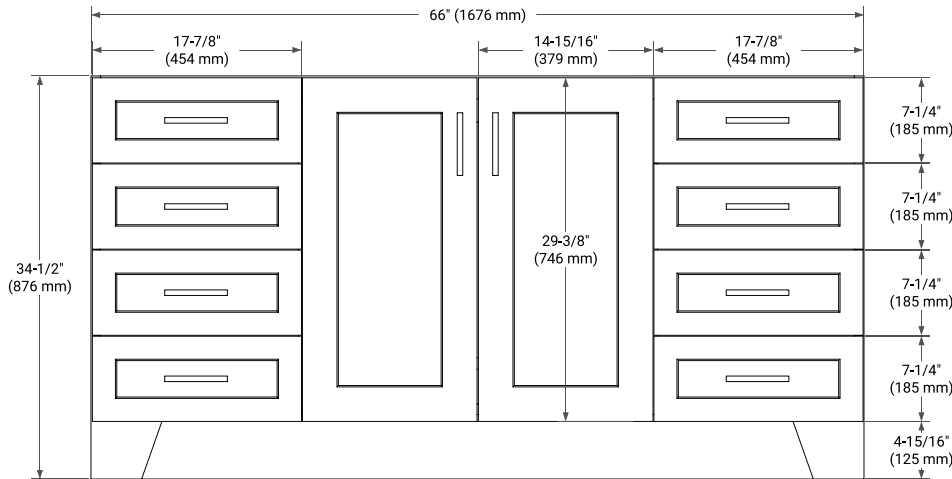

66" SINGLE SINK BASE CABINET

BASE CABINET DIMENSIONS

66" W x 21.6" D x 34.5" H

FEATURES

- Solid wood frame & plywood panels
- Dovetail drawers and joints
- Soft closing doors & drawers

HARDWARE FINISHES*

Brushed Nickel   Satin Brass   Matte Black   Polished Chrome

Hardware comes preinstalled with the illustrated option. Other finishes are available on our online store if you prefer a different one.

AVAILABLE COLORS

White   Grey   Midnight Blue

FRONT VIEW

SIDE VIEW

PLAN VIEW