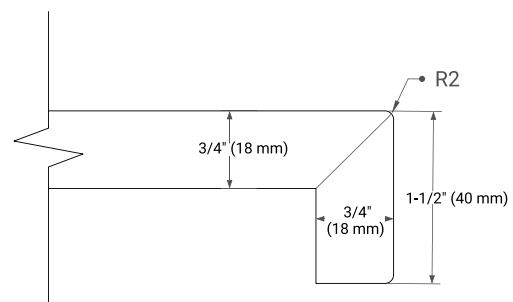

EDGE SIDE VIEW