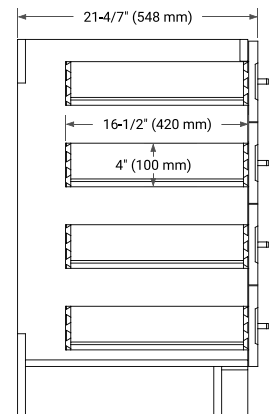

66" SINGLE SINK BASE CABINET

BASE CABINET DIMENSIONS

66" W x 21.6" D x 34.5" H

FEATURES

- Solid wood frame & plywood panels
- Dovetail drawers and joints
- Soft closing doors & drawers

HARDWARE FINISHES*

Brushed Nickel   Satin Brass   Matte Black   Polished Chrome

Hardware comes preinstalled with the illustrated option. Other finishes are available on our online store if you prefer a different one.

AVAILABLE COLORS

White   Grey   Midnight Blue

FRONT VIEW

SIDE VIEW

PLAN VIEW