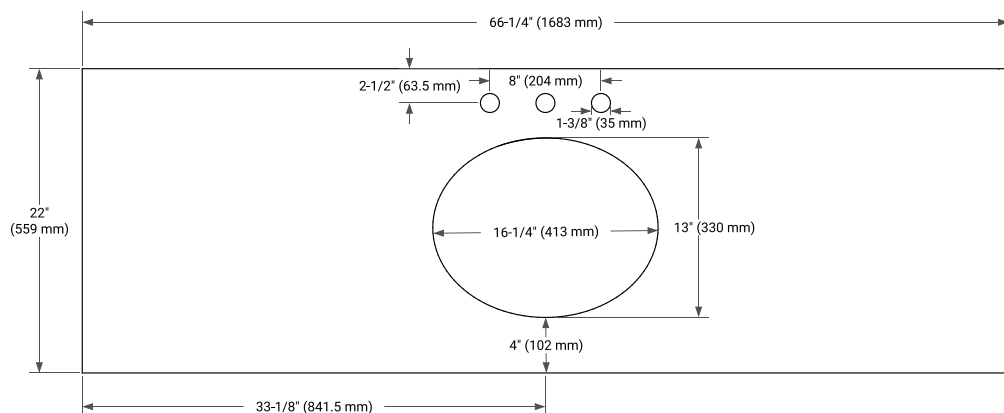

66" SINGLE OVAL SINK COUNTERTOP WITH 1.5 IN. THICKNESS

OVERALL DIMENSIONS

66.25" W x 22" D x 1.5" H

COUNTERTOP OPTIONS

FEATURES

- Solid countertop with mitered edges & seams
- Undermount white oval sink
- Pre-drilled for 8" widespread faucet

INCLUDED

- Countertop
- Matching Backsplash
- Oval Sink

COUNTERTOP PLAN VIEW