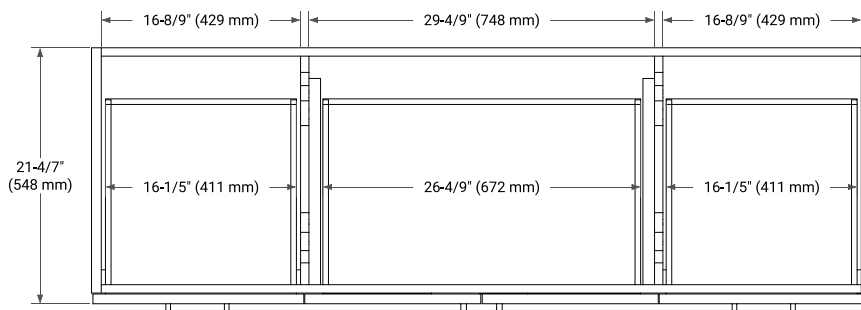

66" SINGLE SINK BASE CABINET

BASE CABINET DIMENSIONS

66" W x 21.6" D x 34.5" H

FEATURES

- Solid wood frame & plywood panels
- Dovetail drawers and joints
- Soft closing doors & drawers

HARDWARE FINISHES*

Brushed Nickel   Satin Brass   Matte Black   Polished Chrome

Hardware comes preinstalled with the illustrated option. Other finishes are available on our online store if you prefer a different one.

AVAILABLE COLORS

White   Grey   Midnight Blue

FRONT VIEW

SIDE VIEW

PLAN VIEW