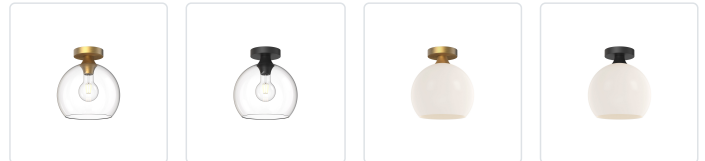

## CASTILLA FM506210

FIXTURE DIMENSIONS	D9-7/8" x H10-1/2"
LAMP TYPE	E26
MAX WATTAGE	60W
BULB QTY	1
BULBS INCLUDED	No
VOLTAGE	120V
GLASS DETAILS	Clear Glass or Opal Glass
MATERIAL	Glass; Steel;
LOCATION	Dry
CANOPY DIMENSIONS	D4-3/4" x H1"
BRAND	Alora Mood

### AVAILABLE FINISHES:

FM506210AGCL Aged Gold/Clear Glass  
 FM506210MBCL Clear Glass/Matte Black  
 FM506210AGOP Aged Gold/Opal Matte Glass  
 FM506210MBOP Matte Black/Opal Matte Glass

\*For complete warranty terms, please visit: [www.aloralighting.com/warranty](http://www.aloralighting.com/warranty)