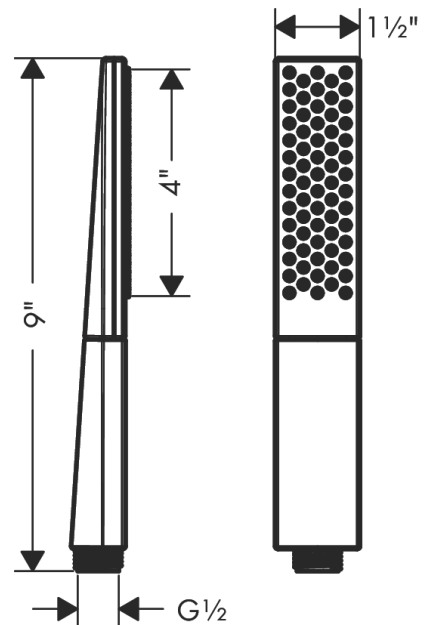

Rainfinity
Baton Handshower 100 1-Jet, 2.5 GPM
 Finishes : **chrome** Part no. : **26866001**

Description

Features

- Spray modes: PowderRain
- Spray face surface: graphite
- Flow: 2.5 GPM (9.5 L/Min)

Item details

List Price \$ 160.00

Technology

Design awards

reddot award 2019
best of the best

Compliance

Product image

Scale drawing

Rainfinity
Baton Handshower 100 1-Jet, 2.5 GPM
Finishes : **chrome** Part no. : **26866001**

Exploded drawing

Year of production: >04/20

Rainfinity

Baton Handshower 100 1-Jet, 2.5 GPM

Finishes : **chrome** Part no. : **26866001**

Spare parts list

Year of production: >04/20

Pos.	Description	Part no.	Price	PU
1	filter	92672000	-	1
2	seal	98058000	-	1