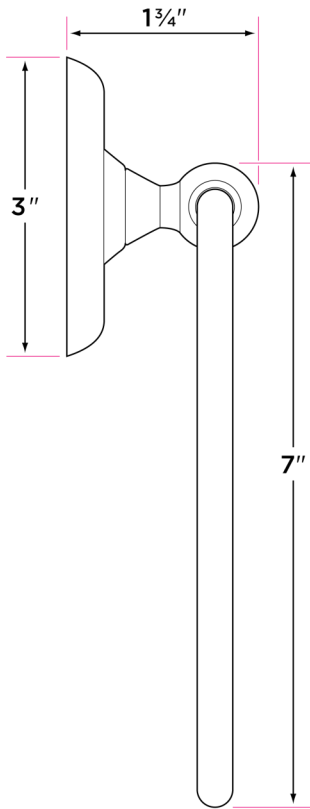

Pinedale Series

Materials: Brass, steel, and zinc

Concealed screw mounting with straight standard head fixing screw

Plated steel mounting brackets with two screws each

Nylon drywall screws included

Finishes

15 Satin Nickel

11P Vintage Bronze

DESCRIPTION	PRODUCT CODE	CASE
18" Towel Bar	PD-TB18	20
24" Towel Bar	PD-TB24	20
30" Towel Bar	PD-TB30	20
Towel Ring	PD-TR1	20
Single Post Paper Holder	PD-PH1	20
Two Post Pivot Paper Holder	PD-PH2PV	20
Robe Hook	PD-RH1	20

Spec Sheet

PD-TRI

PD-TB18

PD-TB24

PD-PH1

PD-TB30

PD-RH1

PD-PH2