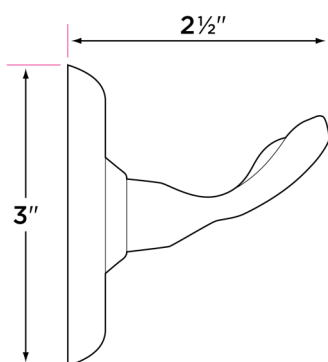

15 Satin Nickel

11P Vintage Bronze

DESCRIPTION	PRODUCT CODE	CASE
18" Towel Bar	PD-TB18	20
24" Towel Bar	PD-TB24	20
30" Towel Bar	PD-TB30	20
Towel Ring	PD-TR1	20
Single Post Paper Holder	PD-PH1	20
Two Post Pivot Paper Holder	PD-PH2PV	20
Robe Hook	PD-RH1	20

Spec Sheet

PD-TRI

PD-TB18

PD-TB24

PD-PH1

PD-TB30

PD-RH1

PD-PH2