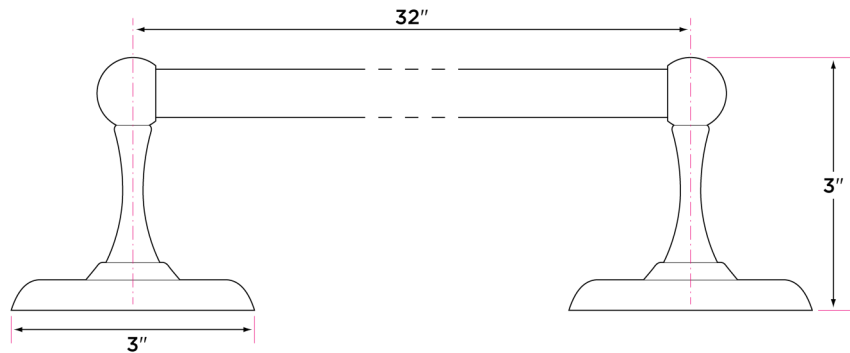

15 Satin Nickel

11P Vintage Bronze

DESCRIPTION	PRODUCT CODE	CASE
18" Towel Bar	PD-TB18	20
24" Towel Bar	PD-TB24	20
30" Towel Bar	PD-TB30	20
Towel Ring	PD-TR1	20
Single Post Paper Holder	PD-PH1	20
Two Post Pivot Paper Holder	PD-PH2PV	20
Robe Hook	PD-RH1	20

Spec Sheet

PD-TRI

PD-TB18

PD-TB24

PD-PH1

PD-TB30

PD-RH1

PD-PH2