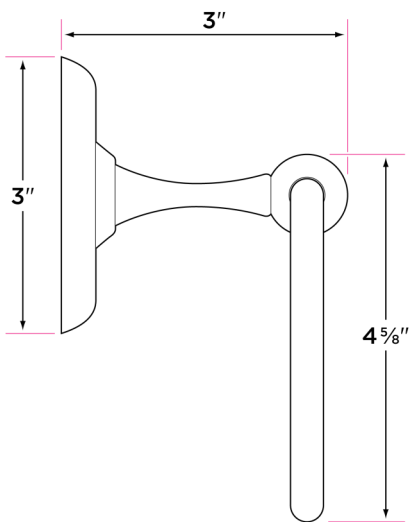

15 Satin Nickel

11P Vintage Bronze

DESCRIPTION	PRODUCT CODE	CASE
18" Towel Bar	PD-TB18	20
24" Towel Bar	PD-TB24	20
30" Towel Bar	PD-TB30	20
Towel Ring	PD-TR1	20
Single Post Paper Holder	PD-PH1	20
Two Post Pivot Paper Holder	PD-PH2PV	20
Robe Hook	PD-RH1	20

Spec Sheet

PD-TRI

PD-TB18

PD-TB24

PD-PH1

PD-TB30

PD-RH1

PD-PH2