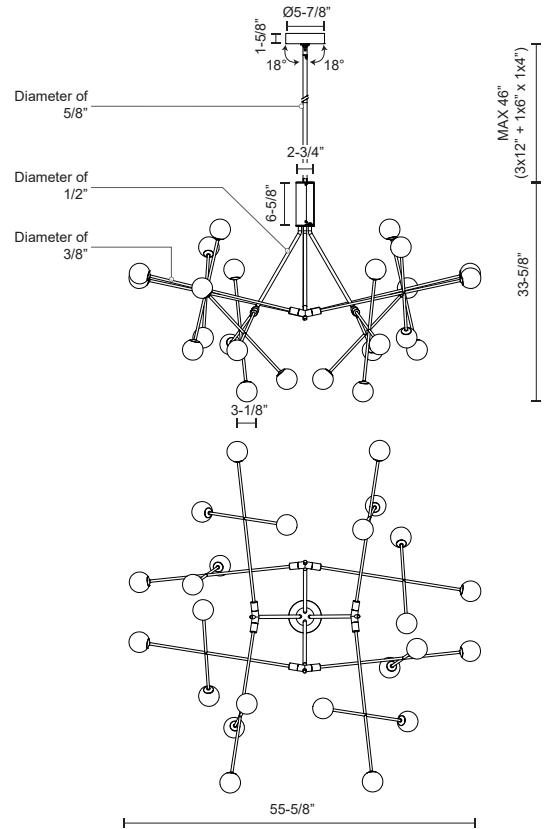

**MOTO**  
**CH97358**  
CHANDELIERS

PROJECT

**DESCRIPTION**

A chaotic constellation of radiant globes seemingly levitate about the center of the Moto geometric structure. Fine intersecting metal arms project the opal glass globes from the gravitational center and allow for positional adjustment during assembly. The contemporary statement piece is available in two sizes.

**SPECIFICATION DETAILS**

\* For custom options, consult factory for details.

<b>Fixture Dimensions</b>	L55-5/8" x W55-5/8" x H33-5/8"
<b>Light Source</b>	LED with DC Driver
<b>Wattage</b>	72W
<b>Total Lumens</b>	6000lm
<b>Delivered Lumens</b>	BK-3720lm
<b>Voltage</b>	120V
<b>Color Temperature</b>	3000K
<b>CRI (Ra)</b>	90CRI
<b>Optional Color Temps</b>	2700K - 5000K Available, Minimum Order Quantities Apply
<b>LED Rated Life</b>	50,000 hours
<b>Dimming</b>	100% - 10%, TRIAC or ELV Dimmer (Not Included)
<b>Glass Details</b>	Opal Glass
<b>Adjustable</b>	Yes
<b>Rod Length</b>	46" Max (3x12" + 1x6" + 1x4")
<b>Ceiling Adaptor</b>	Yes, Up to 18 Degrees
<b>Location</b>	Dry
<b>Warranty</b>	5 Years
<b>CEC Title 24 JA8</b>	Yes, JA8-19
<b>Canopy Dimensions</b>	D5-7/8" x H1-5/8"
<b>Finish Option(s)</b>	Black

**KUZCO**

19054 28TH AVENUE  
SURREY - BC V3Z 6M3  
CANADA

WWW.KUZCOLIGHTING.COM

COMMENT