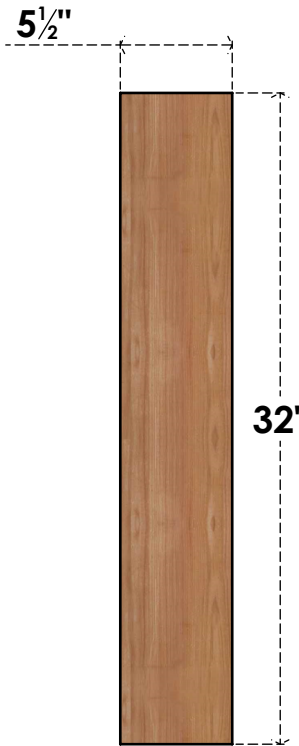

# BRC06X26X32TRA00SWR

5 1/2"W X 26"D X 32"H TRADITIONAL SMOOTH BRACE, WESTERN RED CEDAR

**SIDE**

**FRONT**

EKENA MILLWORK  
 2300 WEST MAIN ST.  
 CLARKSVILLE, TX 75426  
 TOLL FREE: 866-607-0453  
 WWW.EKENAMILLWORK.COM

**NOTES**

1. INSTALLATION TO BE COMPLETED IN ACCORDANCE WITH MANUFACTURER'S SPECIFICATIONS.
2. DRAWING MAY NOT BE TO SCALE
3. THIS DRAWING IS INTENDED FOR DESIGN AND PLANNING PURPOSES ONLY.
4. ALL INFORMATION CONTAINED HEREIN WAS CURRENT AT THE TIME OF DEVELOPMENT BUT MUST BE REVIEWED AND APPROVED BY THE PRODUCT MANUFACTURER TO BE CONSIDERED ACCURATE.
5. PRODUCTS ARE NOT KILN DRIED. THIS ITEM IS UNIQUE AND WILL CONTAIN THE NATURAL VARIATIONS THAT THE WOOD SPECIES OFFERS. THIS MAY RESULT IN VARIATIONS UP TO 1/4"