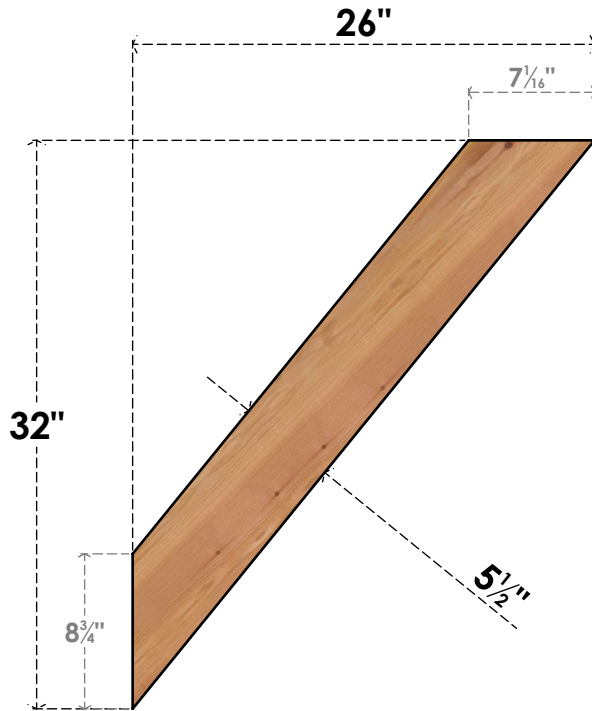

# BRC06X26X32TRA00SWR

5 1/2"W X 26"D X 32"H TRADITIONAL SMOOTH BRACE, WESTERN RED CEDAR

**SIDE**

**FRONT**

EKENA MILLWORK  
 2300 WEST MAIN ST.  
 CLARKSVILLE, TX 75426  
 TOLL FREE: 866-607-0453  
 WWW.EKENAMILLWORK.COM