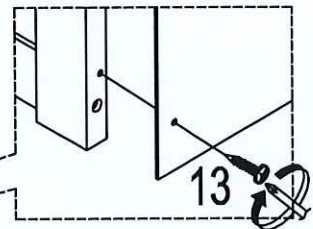

H  Slats (20pcs)	H1  Slats (10pcs)	R  Front panel - 1pc
S  Back panel - 1pc	S1  Back panel - 1pc	A3  Horizontalbar-6pcs
A4  Horizontalbar-6pcs		

Hardware List

	2		3	
		Wood dowel Ø8X30(20pcs)		Screws 1/4" x80 (42pcs)
4			5	
		Bolts 1/4" x75 (24pcs)		Bolts 1/4" x30 (22pcs)
7			8	
		Screws M4x30 (88pcs)		1/4" x15 mm T-nut (6pcs)
			9	
				1/4" x15 Cross nuts(24pcs)
10			12	
		Wood dowel Ø12x70(4pcs)		Screw M4x15 (50pcs)
			13	
				Pan head Screw M4x15 (25pcs)
14			16	
		Wheels 6Pcs		Allen key (1pc)
			17	
				Screws 1/4" x70 (6pcs)
19			20	
		Screw M3x12 (18pcs)		Door Catches 45*17*13(6pcs)
			22	
				BASS 3Pcs

STEP 5:

Step 6

2		4		5	
16 pcs		24 pcs		6 pcs	
9					
24 pcs					
8					
6 pcs					

Step 7

17	
6 pcs	

STEP 8:

2		5	
4PCS		4PCS	

STEP 9:

19		20		12	
18 PCS		6 PCS		12 PCS	

STEP 10:

5

12PCS

STEP 11:

12

14PCS

STEP12:

STEP13:

13

13PCS

Detail View

STEP 14:

7

40PCS

STEP 15