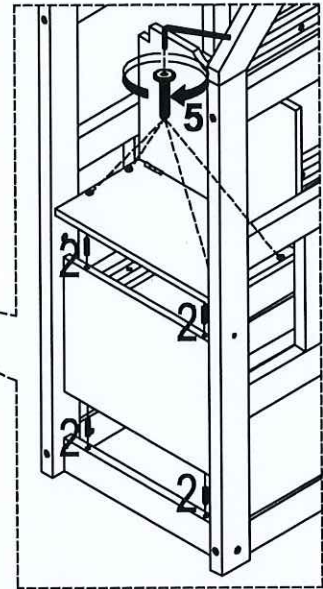

ASSEMBLY INSTRUCTIONS

BUNKBED

WF199396/WF199397/WF199398

DetailView

Part List (WF 199396)

B1  LegHB(FRONT)-1pc	B2  LegHB(BACK)-1pc	C4  LegFB(FRONT)-1pc
C5  LegFB(BACK)-1pc	B5  Horizontalbar-1pc	B7  Horizontalbar-1pc
B9  Horizontalbar-1pc	B11  Horizontalbar-2pcs	C1  Horizontalbar-1pc
C2  Horizontalbar-1pc	C3  Horizontalbar-1pc	B3  Horizontalbar-6pcs
B4  Sidepanel-2pcs	B6  Sidepanel-2pcs	B8  Sidepanel-2pcs
B10  Sidepanel-2pcs	B16  UpperHB-1pc	C8  UpperHB-1pc
B12  UpperHB-1pc	C6  UpperHB-1pc	B15  UpperHB-2pc
B14  UpperHB-2pc	B13  UpperHB-1pc	C7  UpperHB-1pc
K  Side panel - 1pc	L1  Side panel - 2pcs	L2  Side panel - 1pcs
M  Side panel - 1pc	V  Side panel - 2pc	W  Side panel - 1pc
N  Horizontal bar - 1pc	I  Horizontal bar - 2pcs	Q  Side panel - 1pc
P  Side panel - 1pc	J1  Back panel - 1pcs	J2  Back panel - 1pcs
O  Side panel - 1pc		

H  Slats (20pcs)	H1  Slats (10pcs)	R  Front panel - 1pc
S  Back panel - 1pc	S1  Back panel - 1pc	A3  Horizontalbar-6pcs
A4  Horizontalbar-6pcs		

Hardware List

	2		3	
		Wood dowel Ø8X30(20pcs)		Screws 1/4" x80 (42pcs)
4			5	
		Bolts 1/4" x75 (24pcs)		Bolts 1/4" x30 (22pcs)
7			8	
		Screws M4x30 (88pcs)		1/4" x15 mm T-nut (6pcs)
			9	
				1/4" x15 Cross nuts(24pcs)
10			12	
		Wood dowel Ø12x70(4pcs)		Screw M4x15 (50pcs)
			13	
				Pan head Screw M4x15 (25pcs)
14			16	
		Wheels 6Pcs		Allen key (1pc)
			17	
				Screws 1/4" x70 (6pcs)
19			20	
		Screw M3x12 (18pcs)		Door Catches 45*17*13(6pcs)
			22	
				BASS 3Pcs

STEP 5:

Step 6

2		4		5	
16 pcs		24 pcs		6 pcs	
9					
24 pcs					
8					
6 pcs					

Step 7

17	
6 pcs	

STEP 8:

2		5	
4PCS		4PCS	

STEP 9:

19		20		12	
18 PCS		6 PCS		12 PCS	

STEP 10:

5

12PCS

STEP 11:

12

14PCS

STEP12: