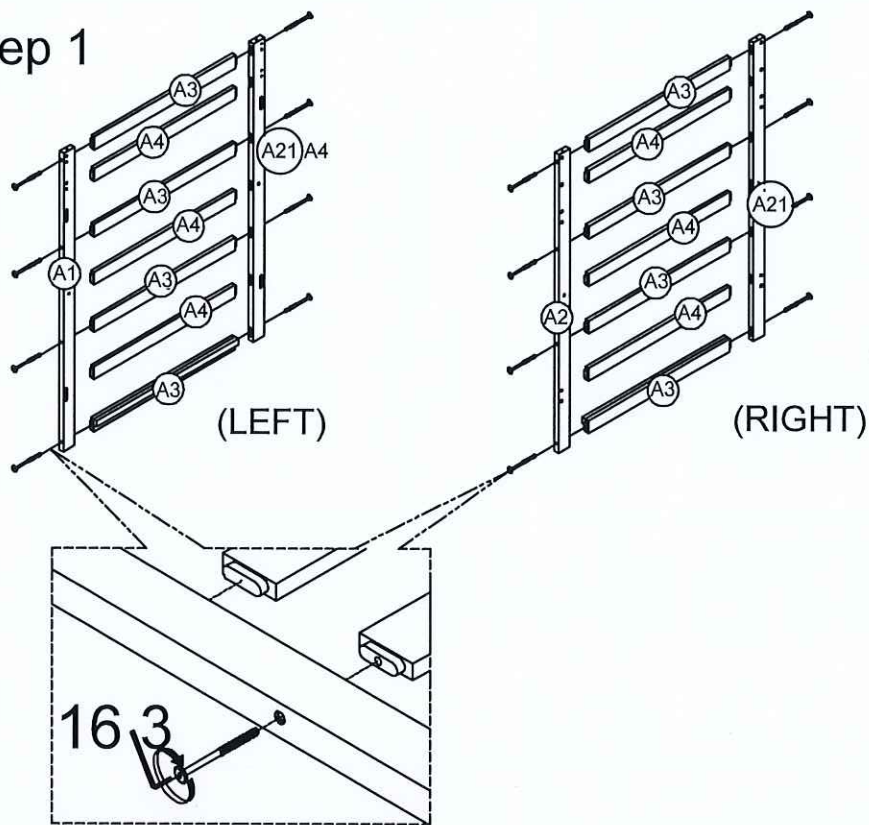

ASSEMBLY INSTRUCTIONS

BUNKBED

WF199396/WF199397/WF199398

DetailView

Part List (WF 199396)

B1  LegHB(FRONT)-1pc	B2  LegHB(BACK)-1pc	C4  LegFB(FRONT)-1pc
C5  LegFB(BACK)-1pc	B5  Horizontalbar-1pc	B7  Horizontalbar-1pc
B9  Horizontalbar-1pc	B11  Horizontalbar-2pcs	C1  Horizontalbar-1pc
C2  Horizontalbar-1pc	C3  Horizontalbar-1pc	B3  Horizontalbar-6pcs
B4  Sidepanel-2pcs	B6  Sidepanel-2pcs	B8  Sidepanel-2pcs
B10  Sidepanel-2pcs	B16  UpperHB-1pc	C8  UpperHB-1pc
B12  UpperHB-1pc	C6  UpperHB-1pc	B15  UpperHB-2pc
B14  UpperHB-2pc	B13  UpperHB-1pc	C7  UpperHB-1pc
K  Side panel - 1pc	L1  Side panel - 2pcs	L2  Side panel - 1pcs
M  Side panel - 1pc	V  Side panel - 2pc	W  Side panel - 1pc
N  Horizontal bar - 1pc	I  Horizontal bar - 2pcs	Q  Side panel - 1pc
P  Side panel - 1pc	J1  Back panel - 1pcs	J2  Back panel - 1pcs
O  Side panel - 1pc		

PartList (WF 199397)

A1  LegHB-1pcs	A11  LegHB-1pcs	A2  LegHB-1pcs
A21  LegHB-1pcs	A  CapforHB-2pcs	D  Siderail(upper)-2pcs
E  Siderail(Lower)-2pcs	F  Longguardrail-4pcs	G  Verticalguardrail-2pcs

PartList (WF 199398)

H  Slats (20pcs)	H1  Slats (10pcs)	R  Front panel - 1pc
S  Back panel - 1pc	S1  Back panel - 1pc	A3  Horizontalbar-6pcs
A4  Horizontalbar-6pcs		

Hardware List

	2		3	
		Wood dowel Ø8X30(20pcs)		Screws 1/4" x80 (42pcs)
4			5	
		Bolts 1/4" x75 (24pcs)		Bolts 1/4" x30 (22pcs)
7			8	
		Screws M4x30 (88pcs)		1/4" x15 mm T-nut (6pcs)
			9	
				1/4" x15 Cross nuts(24pcs)
10			12	
		Wood dowel Ø12x70(4pcs)		Screw M4x15 (50pcs)
			13	
				Pan head Screw M4x15 (25pcs)
14			16	
		Wheels 6Pcs		Allen key (1pc)
			17	
				Screws 1/4" x70 (6pcs)
19			20	
		Screw M3x12 (18pcs)		Door Catches 45*17*13(6pcs)
			22	
				BASS 3Pcs

ASSEMBLY TOOLS REQUIRED (NOT INCLUDED)

PLEASE BE CAREFUL DO NOT DAMAGE THE HOLE POSITION WHEN YOU USE POWER TOOLS !

Step 1

Step 2

STEP3:

3

10 PCS

STEP 4: