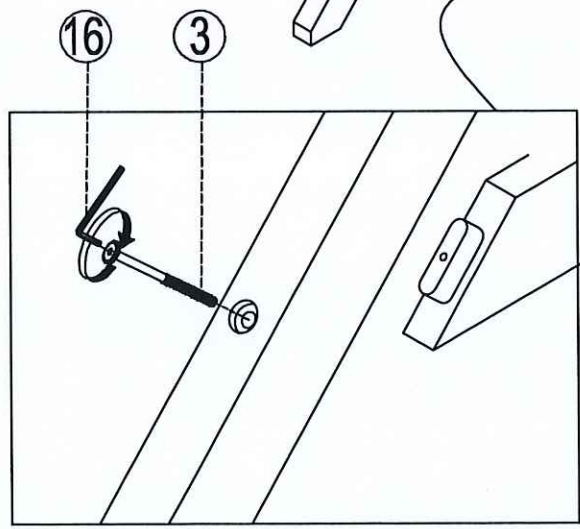

ASSEMBLY INSTRUCTIONS

BUNKBED

WF199396/WF199397/WF199398

DetailView

Part List (WF 199396)

B1  LegHB(FRONT)-1pc	B2  LegHB(BACK)-1pc	C4  LegFB(FRONT)-1pc
C5  LegFB(BACK)-1pc	B5  Horizontalbar-1pc	B7  Horizontalbar-1pc
B9  Horizontalbar-1pc	B11  Horizontalbar-2pcs	C1  Horizontalbar-1pc
C2  Horizontalbar-1pc	C3  Horizontalbar-1pc	B3  Horizontalbar-6pcs
B4  Sidepanel-2pcs	B6  Sidepanel-2pcs	B8  Sidepanel-2pcs
B10  Sidepanel-2pcs	B16  UpperHB-1pc	C8  UpperHB-1pc
B12  UpperHB-1pc	C6  UpperHB-1pc	B15  UpperHB-2pc
B14  UpperHB-2pc	B13  UpperHB-1pc	C7  UpperHB-1pc
K  Side panel - 1pc	L1  Side panel - 2pcs	L2  Side panel - 1pcs
M  Side panel - 1pc	V  Side panel - 2pc	W  Side panel - 1pc
N  Horizontal bar - 1pc	I  Horizontal bar - 2pcs	Q  Side panel - 1pc
P  Side panel - 1pc	J1  Back panel - 1pcs	J2  Back panel - 1pcs
O  Side panel - 1pc		

H  Slats (20pcs)	H1  Slats (10pcs)	R  Front panel - 1pc
S  Back panel - 1pc	S1  Back panel - 1pc	A3  Horizontalbar-6pcs
A4  Horizontalbar-6pcs		

Hardware List

	2		3	
		Wood dowel Ø8X30(20pcs)		Screws 1/4" x80 (42pcs)
4			5	
		Bolts 1/4" x75 (24pcs)		Bolts 1/4" x30 (22pcs)
7			8	
		Screws M4x30 (88pcs)		1/4" x15 mm T-nut (6pcs)
			9	
				1/4" x15 Cross nuts(24pcs)
10			12	
		Wood dowel Ø12x70(4pcs)		Screw M4x15 (50pcs)
			13	
				Pan head Screw M4x15 (25pcs)
14			16	
		Wheels 6Pcs		Allen key (1pc)
			17	
				Screws 1/4" x70 (6pcs)
19			20	
		Screw M3x12 (18pcs)		Door Catches 45*17*13(6pcs)
			22	
				BASS 3Pcs

ASSEMBLY TOOLS REQUIRED (NOT INCLUDED)

PLEASE BE CAREFUL DO NOT DAMAGE THE HOLE POSITION WHEN YOU USE POWER TOOLS !

Step 1

Step 2

STEP3:

3

10 PCS

STEP 4: