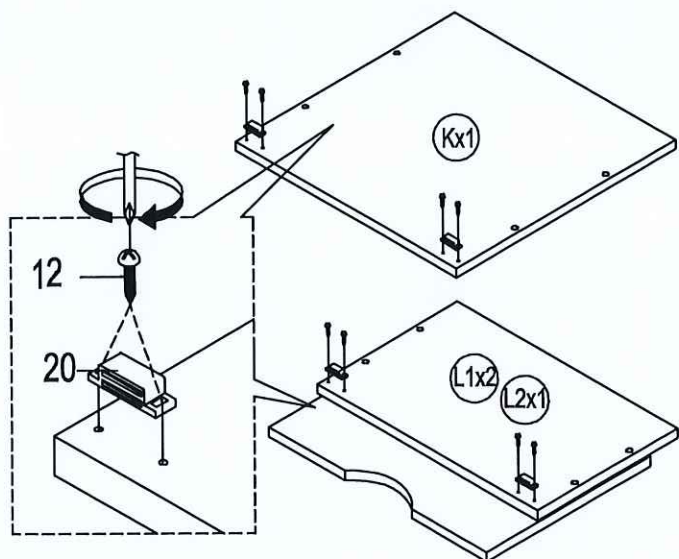

H  Slats (20pcs)	H1  Slats (10pcs)	R  Front panel - 1pc
S  Back panel - 1pc	S1  Back panel - 1pc	A3  Horizontalbar-6pcs
A4  Horizontalbar-6pcs		

Hardware List

	2		3	
		Wood dowel Ø8X30(20pcs)		Screws 1/4" x80 (42pcs)
4			5	
		Bolts 1/4" x75 (24pcs)		Bolts 1/4" x30 (22pcs)
7			8	
		Screws M4x30 (88pcs)		1/4" x15 mm T-nut (6pcs)
			9	
				1/4" x15 Cross nuts(24pcs)
10			12	
		Wood dowel Ø12x70(4pcs)		Screw M4x15 (50pcs)
			13	
				Pan head Screw M4x15 (25pcs)
14			16	
		Wheels 6Pcs		Allen key (1pc)
			17	
				Screws 1/4" x70 (6pcs)
19			20	
		Screw M3x12 (18pcs)		Door Catches 45*17*13(6pcs)
			22	
				BASS 3Pcs

STEP 5:

Step 6

2		4		5	
16 pcs		24 pcs		6 pcs	
9					
24 pcs					
8					
6 pcs					

Step 7

17	
6 pcs	

STEP 8:

2		5	
4PCS		4PCS	

STEP 9:

19		20		12	
18 PCS		6 PCS		12 PCS	

STEP 10:

5

12PCS

STEP 11:

12

14PCS

STEP12: