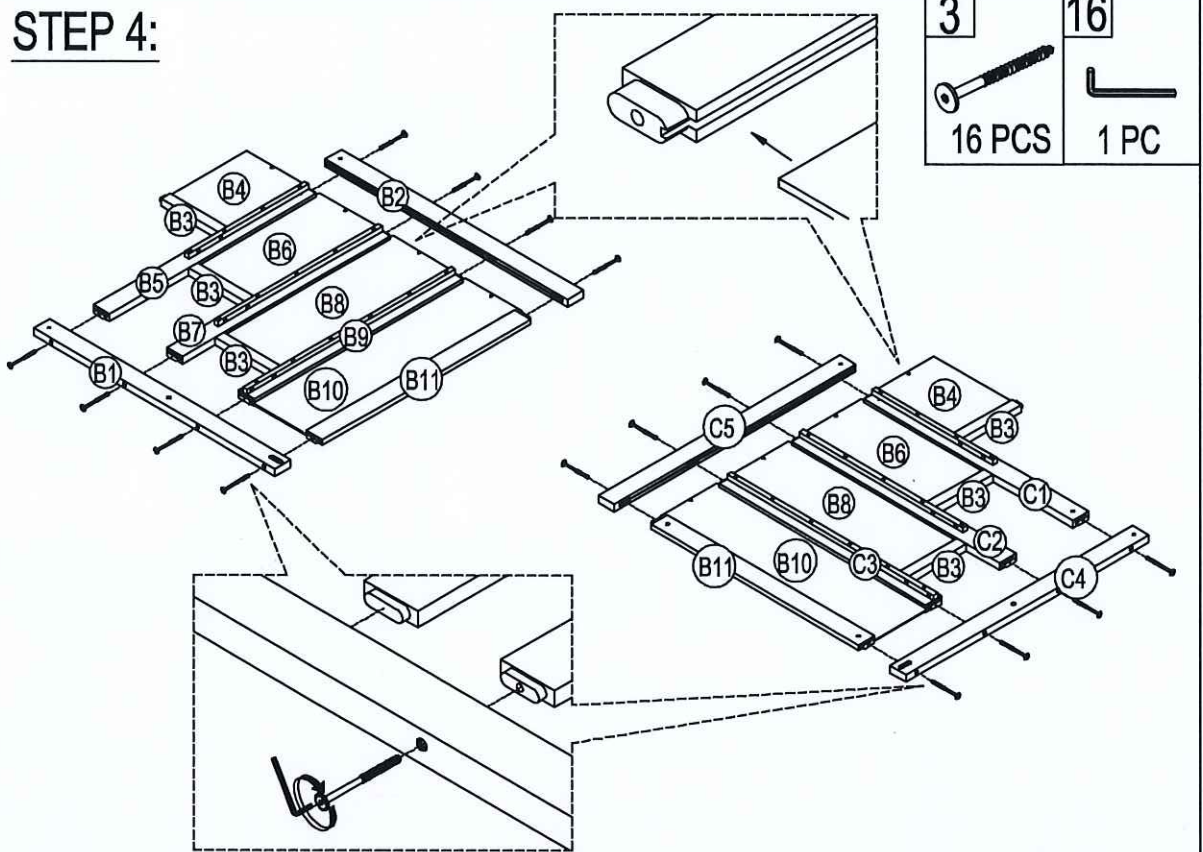

H  Slats (20pcs)	H1  Slats (10pcs)	R  Front panel - 1pc
S  Back panel - 1pc	S1  Back panel - 1pc	A3  Horizontalbar-6pcs
A4  Horizontalbar-6pcs		

Hardware List

	2		3	
		Wood dowel Ø8X30(20pcs)		Screws 1/4" x80 (42pcs)
4			5	
		Bolts 1/4" x75 (24pcs)		Bolts 1/4" x30 (22pcs)
7			8	
		Screws M4x30 (88pcs)		1/4" x15 mm T-nut (6pcs)
			9	
				1/4" x15 Cross nuts(24pcs)
10			12	
		Wood dowel Ø12x70(4pcs)		Screw M4x15 (50pcs)
			13	
				Pan head Screw M4x15 (25pcs)
14			16	
		Wheels 6Pcs		Allen key (1pc)
			17	
				Screws 1/4" x70 (6pcs)
19			20	
		Screw M3x12 (18pcs)		Door Catches 45*17*13(6pcs)
			22	
				BASS 3Pcs

ASSEMBLY TOOLS REQUIRED (NOT INCLUDED)

PLEASE BE CAREFUL DO NOT DAMAGE THE HOLE POSITION WHEN YOU USE POWER TOOLS !

Step 1

Step 2

STEP3:

3

10 PCS

STEP 4:

STEP 5:

Step 6

2		4		5	
16 pcs		24 pcs		6 pcs	
9					
24 pcs					
8					
6 pcs					

Step 7

17	
6 pcs	

STEP 8:

2		5	
4PCS		4PCS	

STEP 9: