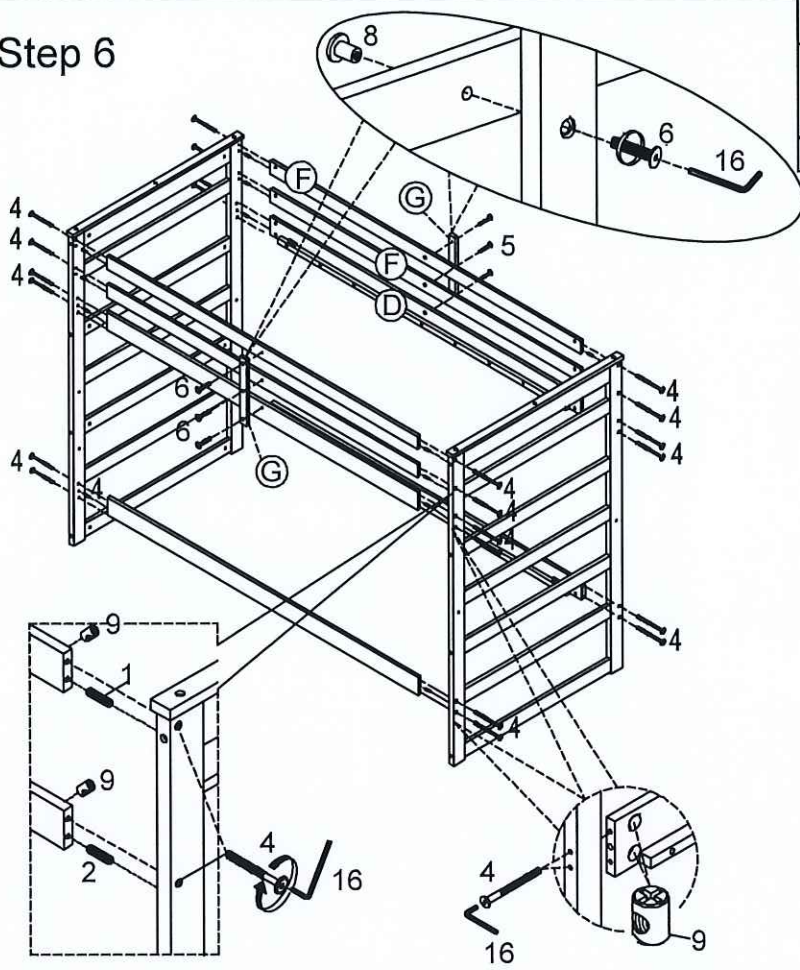

Step 6

2		4		5	
16 pcs		24 pcs		6 pcs	
9					
24 pcs					
8					
6 pcs					

Step 7

17	
6 pcs