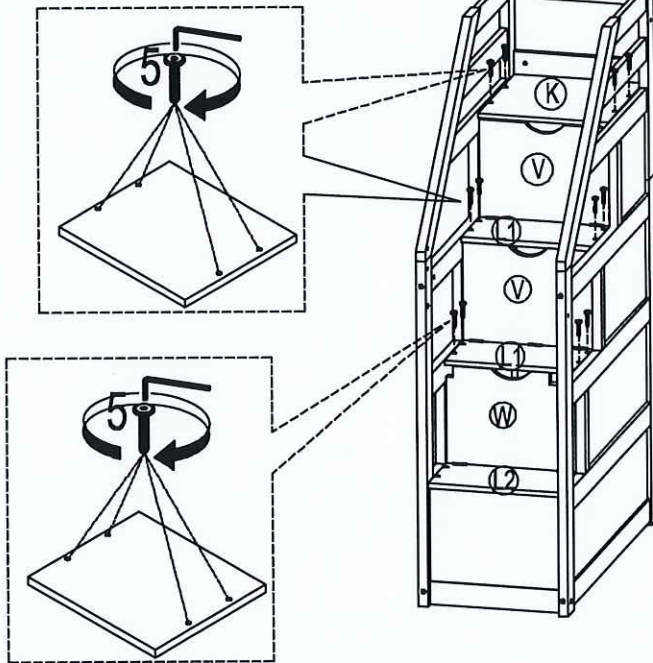

ASSEMBLY INSTRUCTIONS

BUNKBED

WF199396/WF199397/WF199398

DetailView

Part List (WF 199396)

B1  LegHB(FRONT)-1pc	B2  LegHB(BACK)-1pc	C4  LegFB(FRONT)-1pc
C5  LegFB(BACK)-1pc	B5  Horizontalbar-1pc	B7  Horizontalbar-1pc
B9  Horizontalbar-1pc	B11  Horizontalbar-2pcs	C1  Horizontalbar-1pc
C2  Horizontalbar-1pc	C3  Horizontalbar-1pc	B3  Horizontalbar-6pcs
B4  Sidepanel-2pcs	B6  Sidepanel-2pcs	B8  Sidepanel-2pcs
B10  Sidepanel-2pcs	B16  UpperHB-1pc	C8  UpperHB-1pc
B12  UpperHB-1pc	C6  UpperHB-1pc	B15  UpperHB-2pc
B14  UpperHB-2pc	B13  UpperHB-1pc	C7  UpperHB-1pc
K  Side panel - 1pc	L1  Side panel - 2pcs	L2  Side panel - 1pcs
M  Side panel - 1pc	V  Side panel - 2pc	W  Side panel - 1pc
N  Horizontal bar - 1pc	I  Horizontal bar - 2pcs	Q  Side panel - 1pc
P  Side panel - 1pc	J1  Back panel - 1pcs	J2  Back panel - 1pcs
O  Side panel - 1pc		

H  Slats (20pcs)	H1  Slats (10pcs)	R  Front panel - 1pc
S  Back panel - 1pc	S1  Back panel - 1pc	A3  Horizontalbar-6pcs
A4  Horizontalbar-6pcs		

Hardware List

	2		3	
		Wood dowel Ø8X30(20pcs)		Screws 1/4" x80 (42pcs)
4			5	
		Bolts 1/4" x75 (24pcs)		Bolts 1/4" x30 (22pcs)
7			8	
		Screws M4x30 (88pcs)		1/4" x15 mm T-nut (6pcs)
			9	
				1/4" x15 Cross nuts(24pcs)
10			12	
		Wood dowel Ø12x70(4pcs)		Screw M4x15 (50pcs)
			13	
				Pan head Screw M4x15 (25pcs)
14			16	
		Wheels 6Pcs		Allen key (1pc)
			17	
				Screws 1/4" x70 (6pcs)
19			20	
		Screw M3x12 (18pcs)		Door Catches 45*17*13(6pcs)
			22	
				BASS 3Pcs

STEP 5:

Step 6

2		4		5	
16 pcs		24 pcs		6 pcs	
9					
24 pcs					
8					
6 pcs					

Step 7

17	
6 pcs	

STEP 8:

2		5	
4PCS		4PCS	

STEP 9:

19		20		12	
18 PCS		6 PCS		12 PCS	

STEP 10:

5

12PCS

STEP 11:

12

14PCS

STEP12: