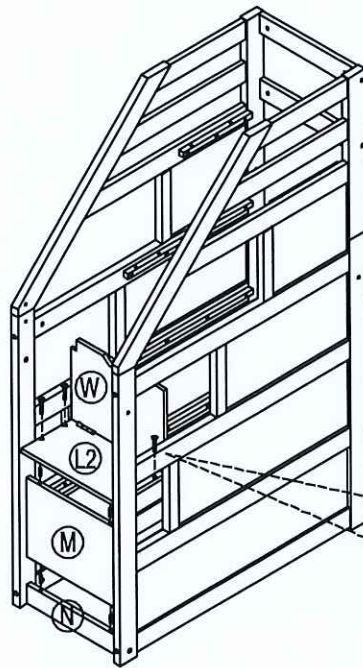

ASSEMBLY INSTRUCTIONS

BUNKBED

WF199396/WF199397/WF199398

DetailView

Part List (WF 199396)

B1  LegHB(FRONT)-1pc	B2  LegHB(BACK)-1pc	C4  LegFB(FRONT)-1pc
C5  LegFB(BACK)-1pc	B5  Horizontalbar-1pc	B7  Horizontalbar-1pc
B9  Horizontalbar-1pc	B11  Horizontalbar-2pcs	C1  Horizontalbar-1pc
C2  Horizontalbar-1pc	C3  Horizontalbar-1pc	B3  Horizontalbar-6pcs
B4  Sidepanel-2pcs	B6  Sidepanel-2pcs	B8  Sidepanel-2pcs
B10  Sidepanel-2pcs	B16  UpperHB-1pc	C8  UpperHB-1pc
B12  UpperHB-1pc	C6  UpperHB-1pc	B15  UpperHB-2pc
B14  UpperHB-2pc	B13  UpperHB-1pc	C7  UpperHB-1pc
K  Side panel - 1pc	L1  Side panel - 2pcs	L2  Side panel - 1pcs
M  Side panel - 1pc	V  Side panel - 2pc	W  Side panel - 1pc
N  Horizontal bar - 1pc	I  Horizontal bar - 2pcs	Q  Side panel - 1pc
P  Side panel - 1pc	J1  Back panel - 1pcs	J2  Back panel - 1pcs
O  Side panel - 1pc		

H  Slats (20pcs)	H1  Slats (10pcs)	R  Front panel - 1pc
S  Back panel - 1pc	S1  Back panel - 1pc	A3  Horizontalbar-6pcs
A4  Horizontalbar-6pcs		

Hardware List

	2		3	
		Wood dowel Ø8X30(20pcs)		Screws 1/4" x80 (42pcs)
4			5	
		Bolts 1/4" x75 (24pcs)		Bolts 1/4" x30 (22pcs)
7			8	
		Screws M4x30 (88pcs)		1/4" x15 mm T-nut (6pcs)
			9	
				1/4" x15 Cross nuts(24pcs)
10			12	
		Wood dowel Ø12x70(4pcs)		Screw M4x15 (50pcs)
			13	
				Pan head Screw M4x15 (25pcs)
14			16	
		Wheels 6Pcs		Allen key (1pc)
			17	
				Screws 1/4" x70 (6pcs)
19			20	
		Screw M3x12 (18pcs)		Door Catches 45*17*13(6pcs)
			22	
				BASS 3Pcs

STEP 5:

Step 6

2		4		5	
16 pcs		24 pcs		6 pcs	
9					
24 pcs					
8					
6 pcs					

Step 7

17	
6 pcs	

STEP 8:

2		5	
4PCS		4PCS	

STEP 9:

19		20		12	
18 PCS		6 PCS		12 PCS	

STEP 10:

5

12PCS

STEP 11:

12

14PCS

STEP12: