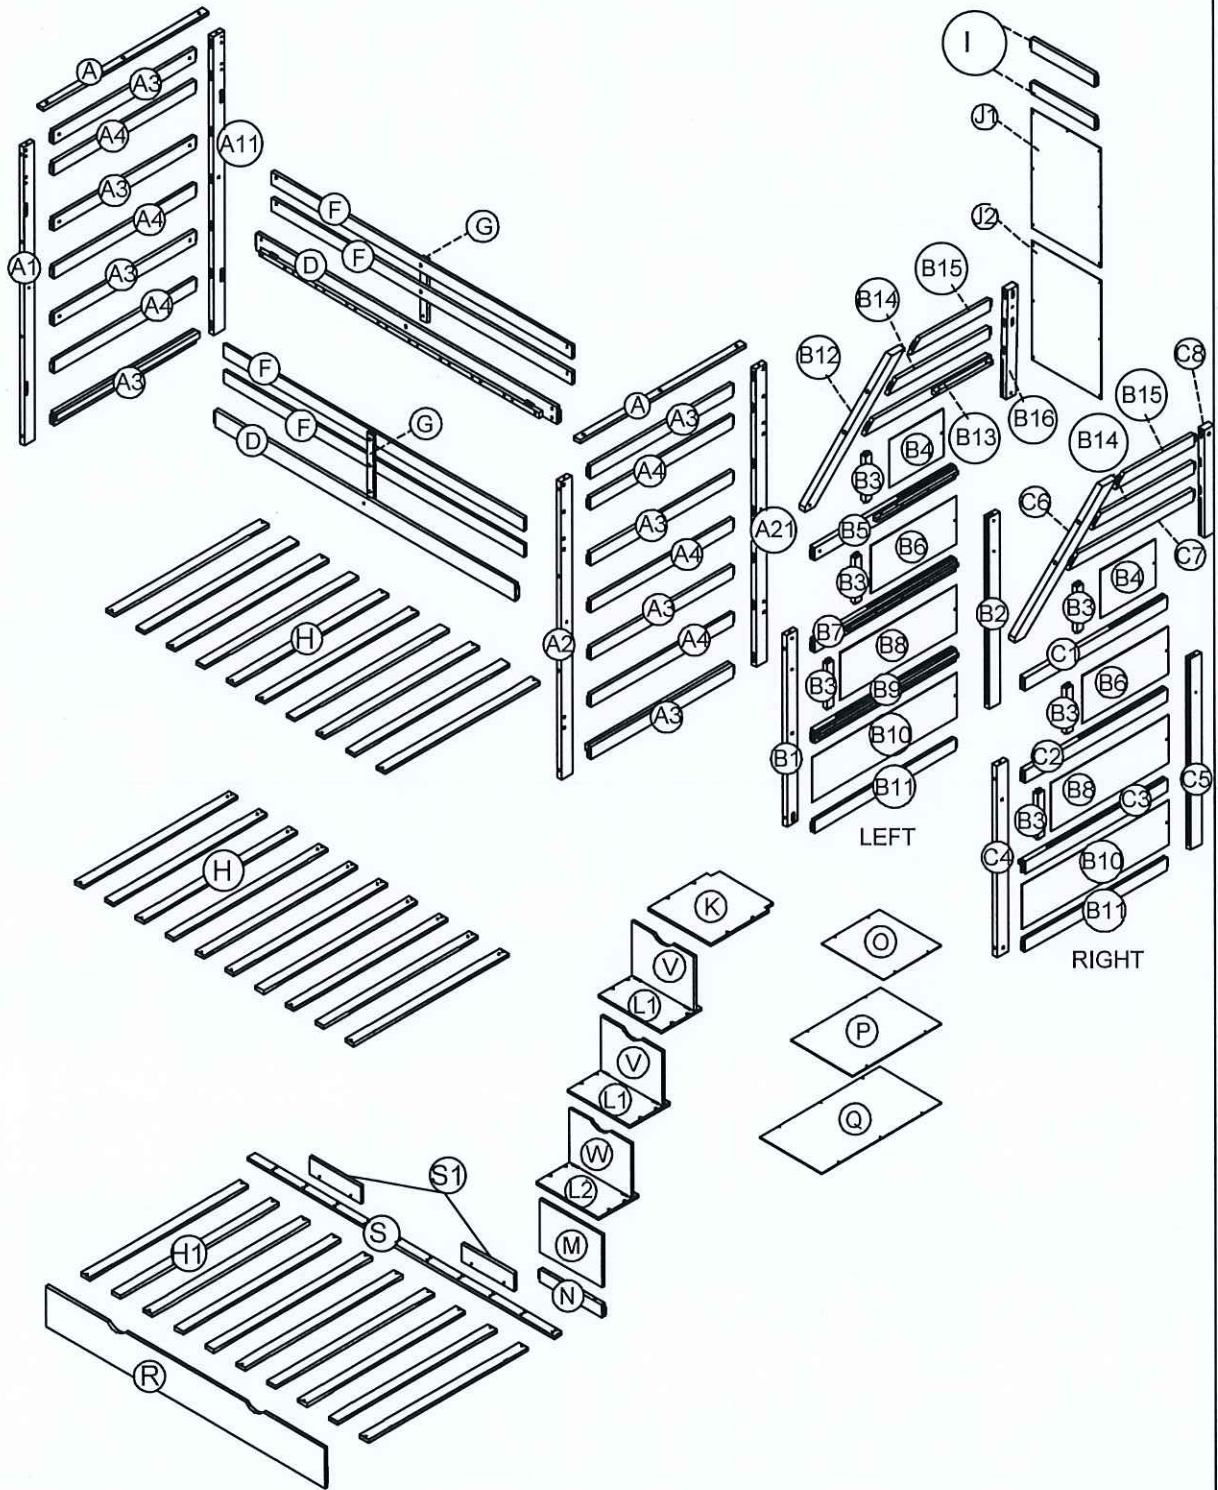

ASSEMBLY INSTRUCTIONS

BUNKBED

WF199396/WF199397/WF199398

DetailView

Part List (WF 199396)

B1  LegHB(FRONT)-1pc	B2  LegHB(BACK)-1pc	C4  LegFB(FRONT)-1pc
C5  LegFB(BACK)-1pc	B5  Horizontalbar-1pc	B7  Horizontalbar-1pc
B9  Horizontalbar-1pc	B11  Horizontalbar-2pcs	C1  Horizontalbar-1pc
C2  Horizontalbar-1pc	C3  Horizontalbar-1pc	B3  Horizontalbar-6pcs
B4  Sidepanel-2pcs	B6  Sidepanel-2pcs	B8  Sidepanel-2pcs
B10  Sidepanel-2pcs	B16  UpperHB-1pc	C8  UpperHB-1pc
B12  UpperHB-1pc	C6  UpperHB-1pc	B15  UpperHB-2pc
B14  UpperHB-2pc	B13  UpperHB-1pc	C7  UpperHB-1pc
K  Side panel - 1pc	L1  Side panel - 2pcs	L2  Side panel - 1pcs
M  Side panel - 1pc	V  Side panel - 2pc	W  Side panel - 1pc
N  Horizontal bar - 1pc	I  Horizontal bar - 2pcs	Q  Side panel - 1pc
P  Side panel - 1pc	J1  Back panel - 1pcs	J2  Back panel - 1pcs
O  Side panel - 1pc		

PartList (WF 199397)

A1  LegHB-1pcs	A11  LegHB-1pcs	A2  LegHB-1pcs
A21  LegHB-1pcs	A  CapforHB-2pcs	D  Siderail(upper)-2pcs
E  Siderail(Lower)-2pcs	F  Longguardrail-4pcs	G  Verticalguardrail-2pcs

PartList (WF 199398)

H  Slats (20pcs)	H1  Slats (10pcs)	R  Front panel - 1pc
S  Back panel - 1pc	S1  Back panel - 1pc	A3  Horizontalbar-6pcs
A4  Horizontalbar-6pcs		

Hardware List

	2		3	
		Wood dowel Ø8X30(20pcs)		Screws 1/4" x80 (42pcs)
4			5	
		Bolts 1/4" x75 (24pcs)		Bolts 1/4" x30 (22pcs)
7			8	
		Screws M4x30 (88pcs)		1/4" x15 mm T-nut (6pcs)
			9	
				1/4" x15 Cross nuts(24pcs)
10			12	
		Wood dowel Ø12x70(4pcs)		Screw M4x15 (50pcs)
			13	
				Pan head Screw M4x15 (25pcs)
14			16	
		Wheels 6Pcs		Allen key (1pc)
			17	
				Screws 1/4" x70 (6pcs)
19			20	
		Screw M3x12 (18pcs)		Door Catches 45*17*13(6pcs)
			22	
				BASS 3Pcs

STEP 5:

Step 6

2		4		5	
16 pcs		24 pcs		6 pcs	
9					
24 pcs					
8					
6 pcs					

Step 7

17	
6 pcs	

STEP 8:

2		5	
4PCS		4PCS	

STEP 9: