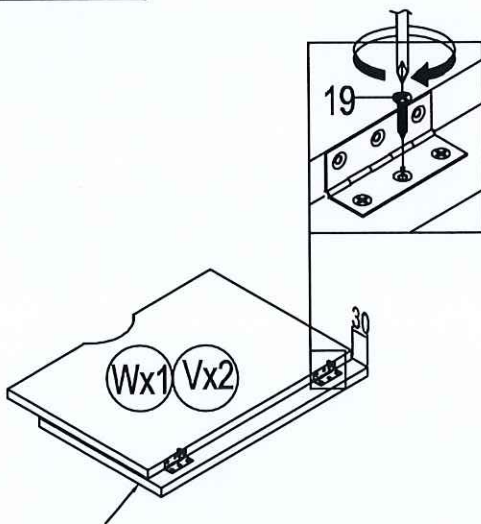

ASSEMBLY INSTRUCTIONS

BUNKBED

WF199396/WF199397/WF199398

DetailView

Part List (WF 199396)

B1  LegHB(FRONT)-1pc	B2  LegHB(BACK)-1pc	C4  LegFB(FRONT)-1pc
C5  LegFB(BACK)-1pc	B5  Horizontalbar-1pc	B7  Horizontalbar-1pc
B9  Horizontalbar-1pc	B11  Horizontalbar-2pcs	C1  Horizontalbar-1pc
C2  Horizontalbar-1pc	C3  Horizontalbar-1pc	B3  Horizontalbar-6pcs
B4  Sidepanel-2pcs	B6  Sidepanel-2pcs	B8  Sidepanel-2pcs
B10  Sidepanel-2pcs	B16  UpperHB-1pc	C8  UpperHB-1pc
B12  UpperHB-1pc	C6  UpperHB-1pc	B15  UpperHB-2pc
B14  UpperHB-2pc	B13  UpperHB-1pc	C7  UpperHB-1pc
K  Side panel - 1pc	L1  Side panel - 2pcs	L2  Side panel - 1pcs
M  Side panel - 1pc	V  Side panel - 2pc	W  Side panel - 1pc
N  Horizontal bar - 1pc	I  Horizontal bar - 2pcs	Q  Side panel - 1pc
P  Side panel - 1pc	J1  Back panel - 1pcs	J2  Back panel - 1pcs
O  Side panel - 1pc		

H  Slats (20pcs)	H1  Slats (10pcs)	R  Front panel - 1pc
S  Back panel - 1pc	S1  Back panel - 1pc	A3  Horizontalbar-6pcs
A4  Horizontalbar-6pcs		

Hardware List

	2		3	
		Wood dowel Ø8X30(20pcs)		Screws 1/4" x80 (42pcs)
4			5	
		Bolts 1/4" x75 (24pcs)		Bolts 1/4" x30 (22pcs)
7			8	
		Screws M4x30 (88pcs)		1/4" x15 mm T-nut (6pcs)
			9	
				1/4" x15 Cross nuts(24pcs)
10			12	
		Wood dowel Ø12x70(4pcs)		Screw M4x15 (50pcs)
			13	
				Pan head Screw M4x15 (25pcs)
14			16	
		Wheels 6Pcs		Allen key (1pc)
			17	
				Screws 1/4" x70 (6pcs)
19			20	
		Screw M3x12 (18pcs)		Door Catches 45*17*13(6pcs)
			22	
				BASS 3Pcs

STEP 5:

Step 6

2		4		5	
16 pcs		24 pcs		6 pcs	
9					
24 pcs					
8					
6 pcs					

Step 7

17	
6 pcs	

STEP 8:

2		5	
4PCS		4PCS	

STEP 9:

19		20		12	
18 PCS		6 PCS		12 PCS	

STEP 10:

5

12PCS

STEP 11:

12

14PCS

STEP12: