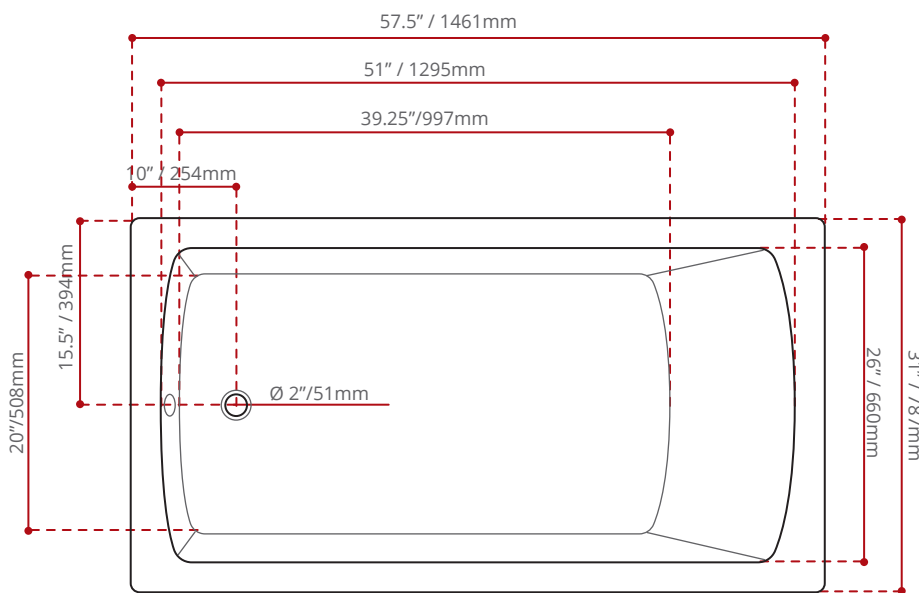

**DESCRIPTION:**

- Classic Style.
- High gloss / Crack-resistant acrylic.
- Made in Canada.
- Complies with CSA & IAPMO standards.

**AVAILABLE OPTIONS:**

- Biscuit & black Colour. ○ ●
- Textured Bottom

**JETTING OPTIONS:**

**WATER DEPTH**

13.5\"/>

**CAPACITY**

60.6 gal.  
229.6 litres of water

**SHIPPING DIMENSIONS**

62 x 34 x 24\"/>

**NET WEIGHT**

29 kg / 64 lbs

**GROSS WEIGHT**

35.8 kg / 79 lbs

Measurements may vary ± 5mm  
- Diagram NOT to scale -