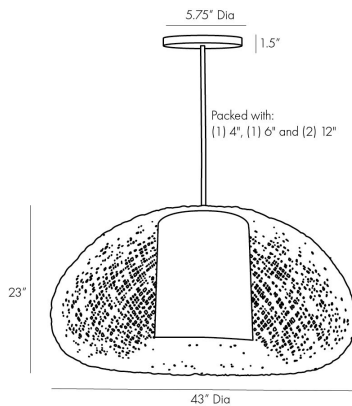

ARTERIO RS

INGRID PENDANT

45628

H: 31 IN, Dia: 43.00 IN

Natural Rattan, White Linen

Contract Suitable As Is

Relish in the craftsmanship of rattan with this wildly organic pendant. Thick strips of natural rattan are woven in a manner that the bottom rounds inward, creating a visual that the outer shade is being lifted into itself. An inner white linen shade rests inside, helping to diffuse the light and offer a soft glow to its surroundings. Though large in scale, this piece showcases a low profile which makes it an ideal statement piece

APPEARANCE

Material	Linen, Rattan, Steel
Finish	Antique Brass, Natural, White
Finish Will Vary	true
Top Coat/Sealant	false

DIMENSIONS

Pendant	H: 23 IN, Dia: 43.00 IN
Minimum Hanging Height	31 IN
Maximum Hanging Height	65 IN
Canopy	H: 1.5 IN, Dia: 5.75 IN

WIRING

Rating	Damp
Cord	10 FT, Clear/Silver, SVT
Socket	1, Type A - E26
Maximum Watt	60
Voltage	110-120 V

CERTIFICATIONS

Cerifications	Mexico Australia, EU, United Kingdom, Middle East, United States, Canada
---------------	---

COMPLIANCY

UL/ETL	Yes
CB	Yes
RoHS	true

SHIPPING

Product Weight	35 LBS
Gross Weight 1	31 LBS
Gross Weight 2	12 LBS
Shipping Box 1	H: 44 IN, L: 44 IN, W: 26 IN
Shipping Box 2	H: 5 IN, L: 5 IN, W: 12 IN

REPLACEMENT PARTS