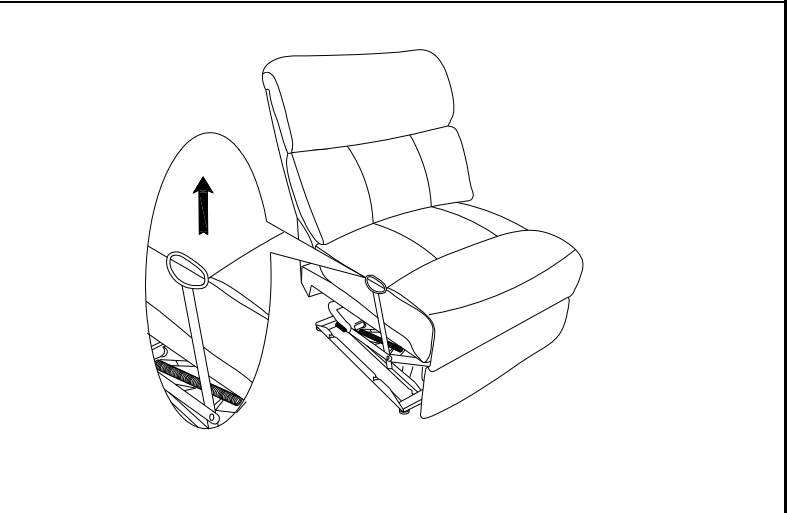

ITEM : 609540AR

ASSEMBLY INSTRUCTIONS

ASSEMBLY TIPS:

- 1.Remove hardware from box and sort by size.
- 2.Please check to see that all hardware and parts are present prior to start of assembly.
- 3.Please follow attached instruction in the same sequence as numbered to assure fast & easy assembly.

WARNING!

- 1.Don't attempt to repair or modify parts that are broken or defective. Please contact the store immediately.
- 2.This product is for home use only and not intended for commercial establishment.

ASSEMBLY TIME

2 MINUTES

PARTS IDENTIFICATION

A BACK

1PC

B BASE

1PC