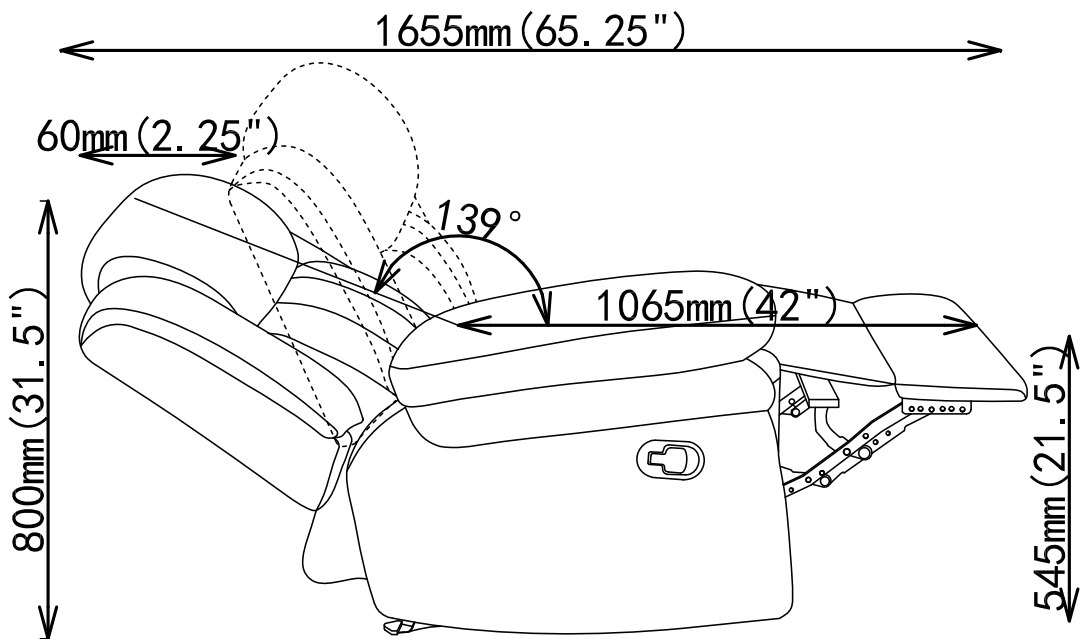

Note: Dimension tolerance $\pm 5\%$

*ASSEMBLY INSTRUCTIONS
COASTER FINE FURNITURE*

Fine Furniture for every stage of life

**609540
SECTIONAL**

ITEM : 609540LR

ASSEMBLY INSTRUCTIONS

ASSEMBLY TIPS:

- 1.Remove hardware from box and sort by size.
- 2.Please check to see that all hardware and parts are present prior to start of assembly.
- 3.Please follow attached instruction in the same sequence as numbered to assure fast & easy assembly.