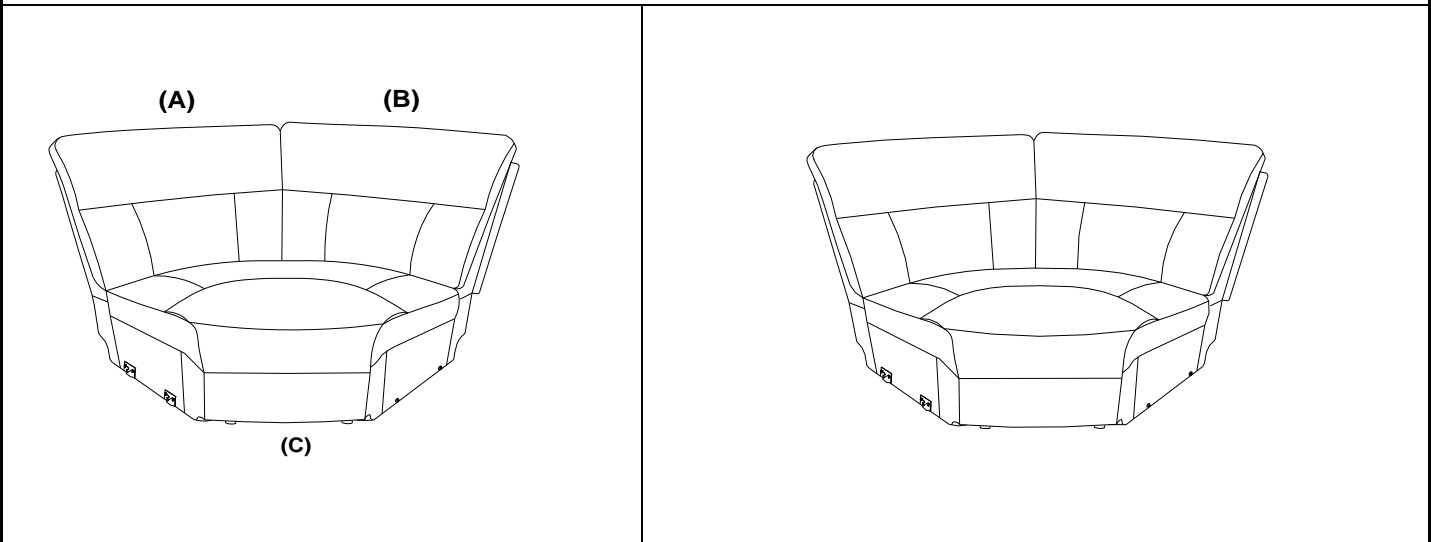

ITEM : 609540WDG

ASSEMBLY INSTRUCTIONS

ASSEMBLY TIPS:

- 1.Remove hardware from box and sort by size.
- 2.Please check to see that all hardware and parts are present prior to start of assembly.
- 3.Please follow attached instruction in the same sequence as numbered to assure fast & easy assembly.

WARNING!

- 1.Don't attempt to repair or modify parts that are broken or defective. Please contact the store immediately.
- 2.This product is for home use only and not intended for commercial establishment.

ASSEMBLY TIME

5 MINUTES

PARTS IDENTIFICATION

A LEFT BACK

1PC

B RIGHT BACK

1PC

C BASE OF WEDGE

1PC

Z	HARDWARE PACKAGE		
NO	DESCRIPTION	FIGURE	QTY
1	THREADED RODS 5/16" * 100mm		4PCS
2	HEXAGON NUTS 5/16" * 13.5mm		4PCS
3	LOCK WASHER 5/16" * 13mm		4PCS+1PC SPARE
4	FLAT WASHER 5/16" * 19mm		4PCS+1PC SPARE
5	WRENCH 5/16"		1PC