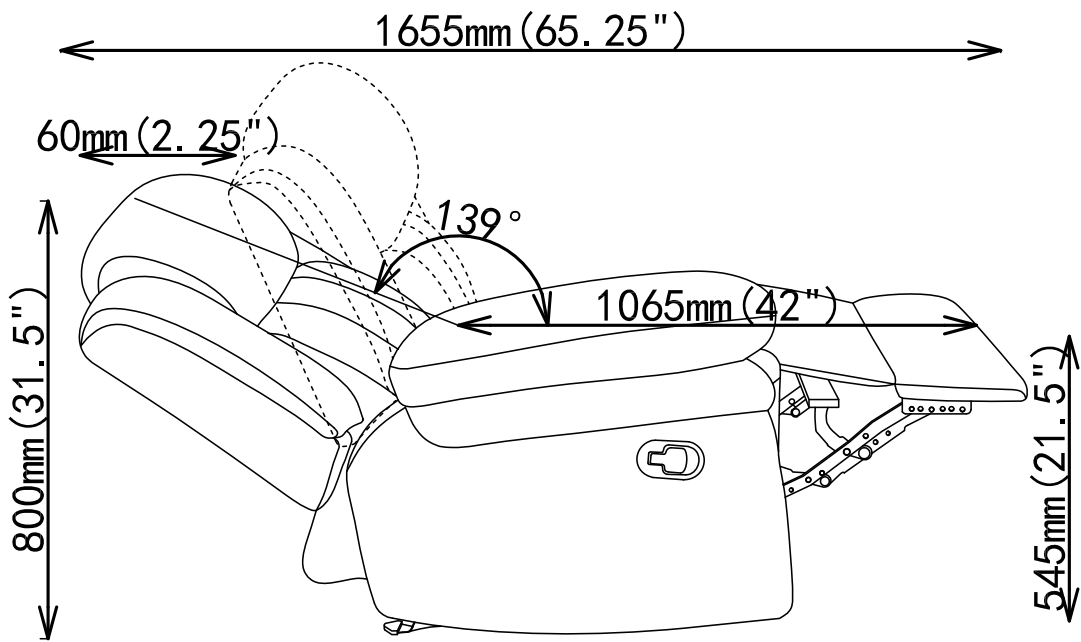

ASSEMBLY TIME

5 MINUTES

PARTS IDENTIFICATION

A	BACK		1PC
B	BASE		1PC
C	RIGHT EAR		1PC

STEP 1

STEP 2

STEP 3

609540