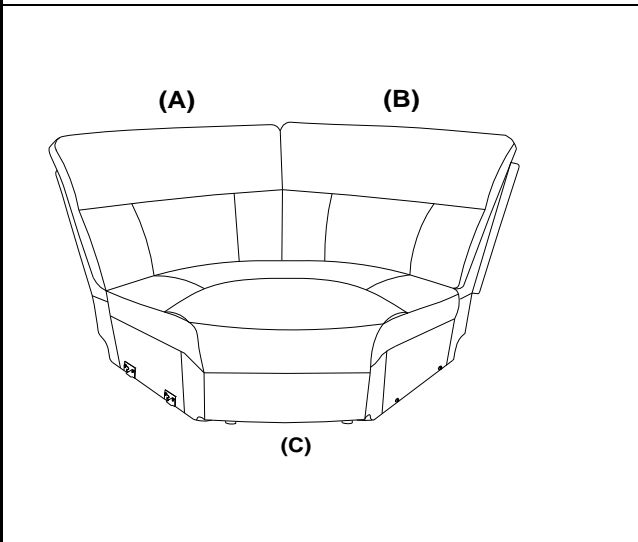

ITEM : 609540WDG

ASSEMBLY INSTRUCTIONS

ASSEMBLY TIPS:

- 1.Remove hardware from box and sort by size.
- 2.Please check to see that all hardware and parts are present prior to start of assembly.
- 3.Please follow attached instruction in the same sequence as numbered to assure fast & easy assembly.

WARNING!

- 1.Don't attempt to repair or modify parts that are broken or defective. Please contact the store immediately.
- 2.This product is for home use only and not intended for commercial establishment.

ASSEMBLY TIME

5 MINUTES

PARTS IDENTIFICATION

A LEFT BACK

1PC

B RIGHT BACK

1PC

C BASE OF WEDGE

1PC

Z	HARDWARE PACKAGE		
NO	DESCRIPTION	FIGURE	QTY
1	THREADED RODS 5/16" * 100mm		4PCS
2	HEXAGON NUTS 5/16" * 13.5mm		4PCS
3	LOCK WASHER 5/16" * 13mm		4PCS+1PC SPARE
4	FLAT WASHER 5/16" * 19mm		4PCS+1PC SPARE
5	WRENCH 5/16"		1PC