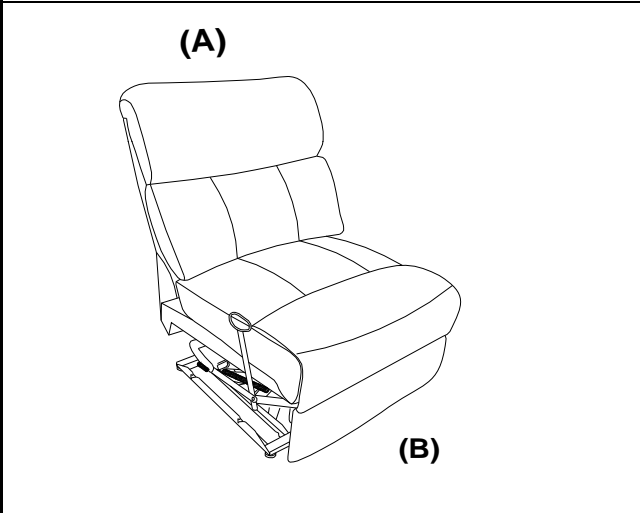

ITEM : 609540AR

ASSEMBLY INSTRUCTIONS

ASSEMBLY TIPS:

- 1.Remove hardware from box and sort by size.
- 2.Please check to see that all hardware and parts are present prior to start of assembly.
- 3.Please follow attached instruction in the same sequence as numbered to assure fast & easy assembly.

WARNING!

- 1.Don't attempt to repair or modify parts that are broken or defective. Please contact the store immediately.
- 2.This product is for home use only and not intended for commercial establishment.

ASSEMBLY TIME

2 MINUTES

PARTS IDENTIFICATION

A BACK

1PC

B BASE

1PC