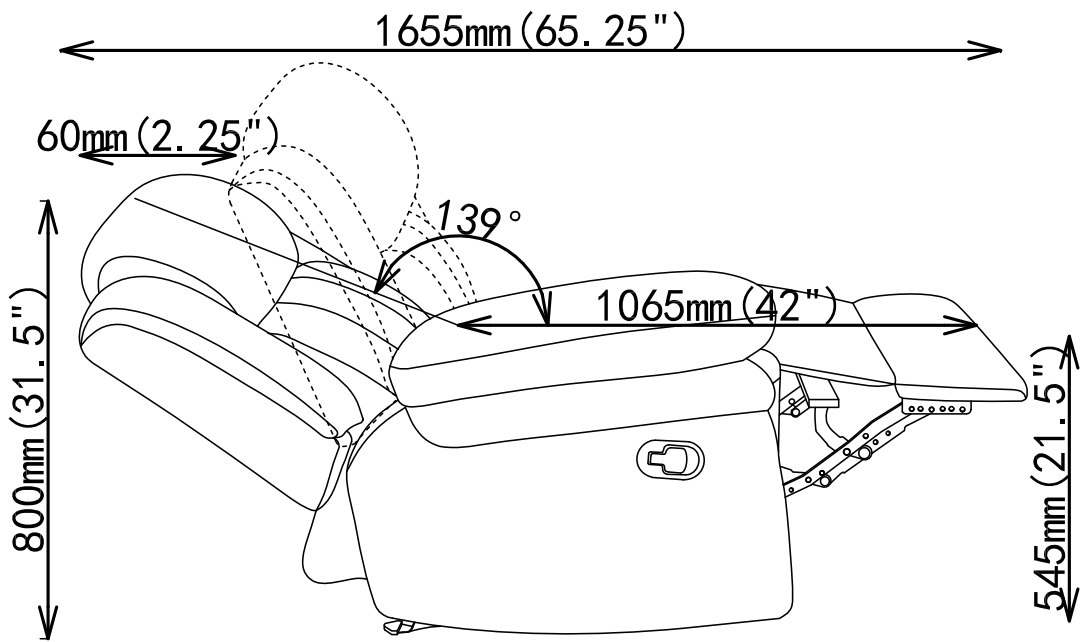

Note: Dimension tolerance $\pm 5\%$

*ASSEMBLY INSTRUCTIONS
COASTER FINE FURNITURE*

Fine Furniture for every stage of life

**609540
SECTIONAL**

ITEM : 609540LR

ASSEMBLY INSTRUCTIONS

ASSEMBLY TIPS:

- 1.Remove hardware from box and sort by size.
- 2.Please check to see that all hardware and parts are present prior to start of assembly.
- 3.Please follow attached instruction in the same sequence as numbered to assure fast & easy assembly.