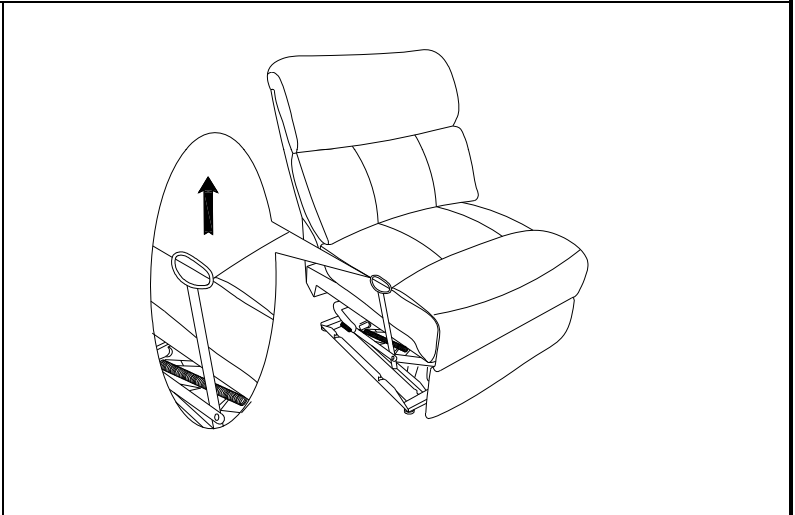

ITEM : 609540AR

ASSEMBLY INSTRUCTIONS

ASSEMBLY TIPS:

- 1.Remove hardware from box and sort by size.
- 2.Please check to see that all hardware and parts are present prior to start of assembly.
- 3.Please follow attached instruction in the same sequence as numbered to assure fast & easy assembly.

WARNING!

- 1.Don't attempt to repair or modify parts that are broken or defective. Please contact the store immediately.
- 2.This product is for home use only and not intended for commercial establishment.

ASSEMBLY TIME

2 MINUTES

PARTS IDENTIFICATION

A BACK

1PC

B BASE

1PC