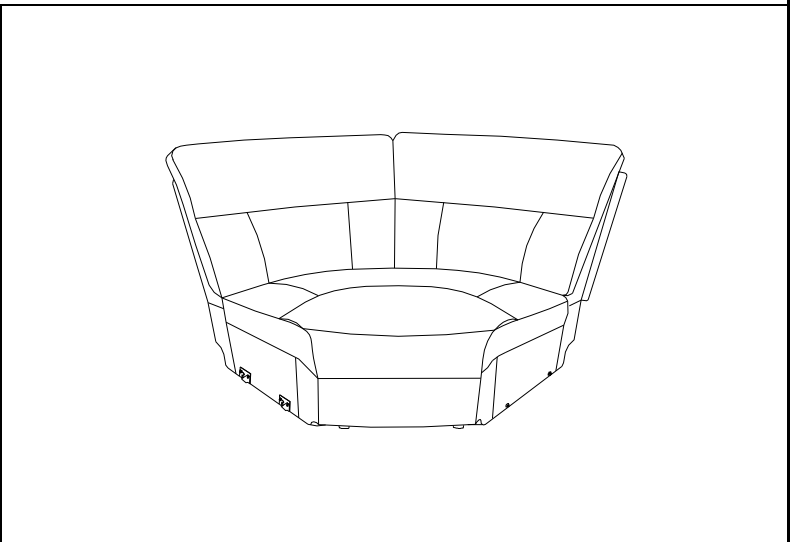

ITEM : 609540WDG

ASSEMBLY INSTRUCTIONS

ASSEMBLY TIPS:

- 1.Remove hardware from box and sort by size.
- 2.Please check to see that all hardware and parts are present prior to start of assembly.
- 3.Please follow attached instruction in the same sequence as numbered to assure fast & easy assembly.

WARNING!

- 1.Don't attempt to repair or modify parts that are broken or defective. Please contact the store immediately.
- 2.This product is for home use only and not intended for commercial establishment.

ASSEMBLY TIME

5 MINUTES

PARTS IDENTIFICATION

A LEFT BACK

1PC

B RIGHT BACK

1PC

C BASE OF WEDGE

1PC

Z	HARDWARE PACKAGE		
NO	DESCRIPTION	FIGURE	QTY
1	THREADED RODS 5/16" * 100mm		4PCS
2	HEXAGON NUTS 5/16" * 13.5mm		4PCS
3	LOCK WASHER 5/16" * 13mm		4PCS+1PC SPARE
4	FLAT WASHER 5/16" * 19mm		4PCS+1PC SPARE
5	WRENCH 5/16"		1PC