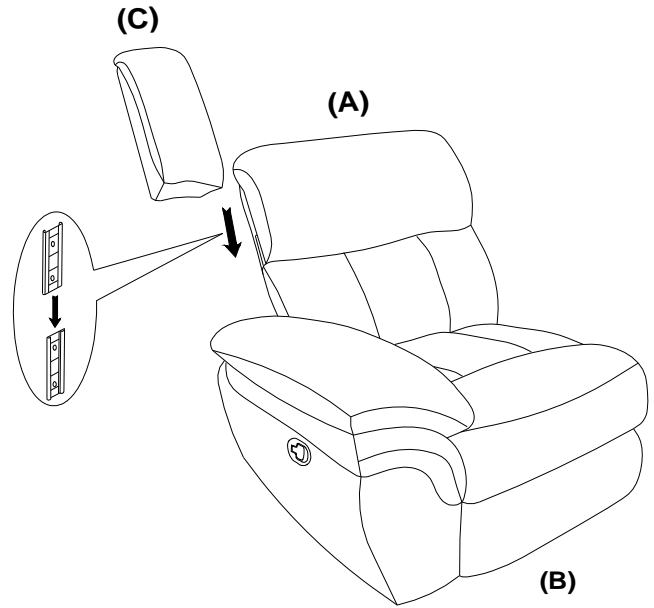

ASSEMBLY TIME

2 MINUTES

PARTS IDENTIFICATION

A	BACK		1PC
B	BASE		1PC
C	LEFT EAR		1PC

STEP 1

STEP 2

STEP 3

ITEM : 609540CON