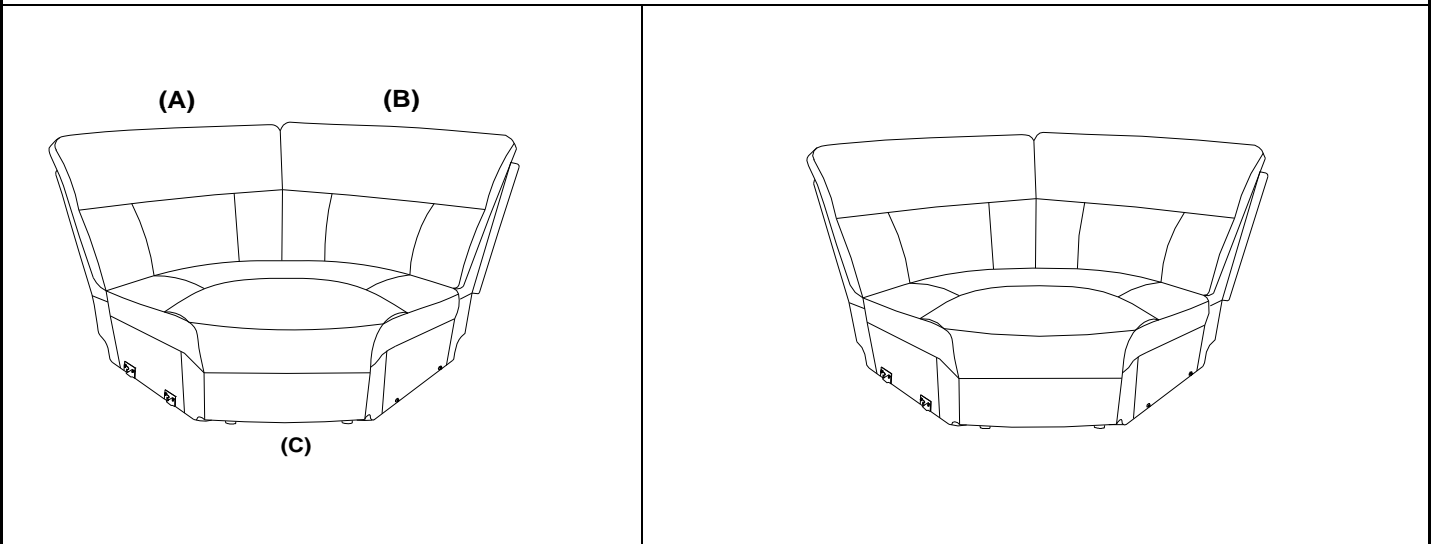

ITEM : 609540WDG

ASSEMBLY INSTRUCTIONS

ASSEMBLY TIPS:

- 1.Remove hardware from box and sort by size.
- 2.Please check to see that all hardware and parts are present prior to start of assembly.
- 3.Please follow attached instruction in the same sequence as numbered to assure fast & easy assembly.

WARNING!

- 1.Don't attempt to repair or modify parts that are broken or defective. Please contact the store immediately.
- 2.This product is for home use only and not intended for commercial establishment.

ASSEMBLY TIME

5 MINUTES

PARTS IDENTIFICATION

A LEFT BACK

1PC

B RIGHT BACK

1PC

C BASE OF WEDGE

1PC

Z	HARDWARE PACKAGE		
NO	DESCRIPTION	FIGURE	QTY
1	THREADED RODS 5/16" * 100mm		4PCS
2	HEXAGON NUTS 5/16" * 13.5mm		4PCS
3	LOCK WASHER 5/16" * 13mm		4PCS+1PC SPARE
4	FLAT WASHER 5/16" * 19mm		4PCS+1PC SPARE
5	WRENCH 5/16"		1PC