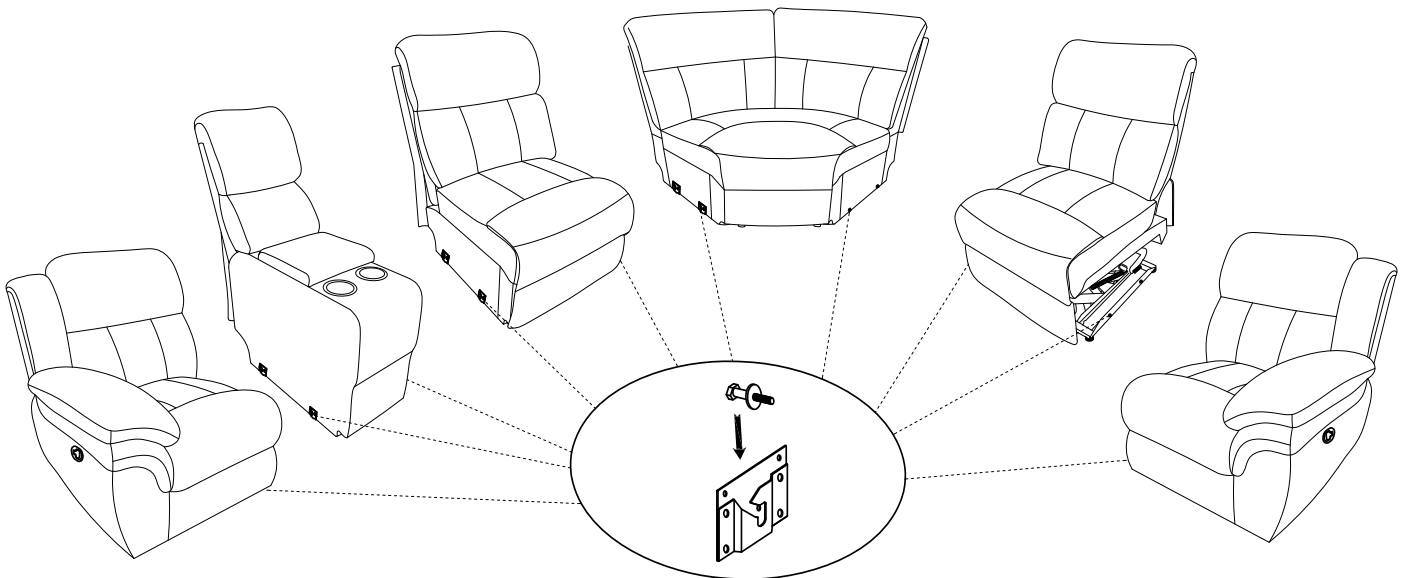

ASSEMBLY TIME

2 MINUTES

PARTS IDENTIFICATION

A	BACK		1PC
B	BASE		1PC
C	LEFT EAR		1PC

STEP 1

STEP 2

STEP 3

ITEM : 609540CON