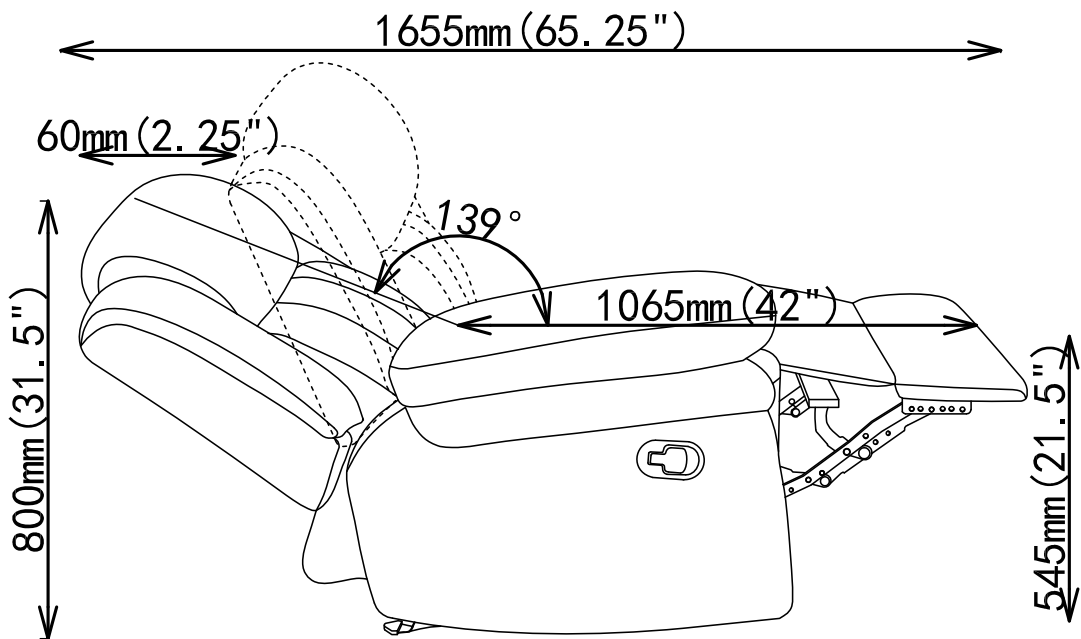

ASSEMBLY TIME

5 MINUTES

PARTS IDENTIFICATION

A	BACK		1PC
B	BASE		1PC
C	RIGHT EAR		1PC

STEP 1

STEP 2

STEP 3

609540