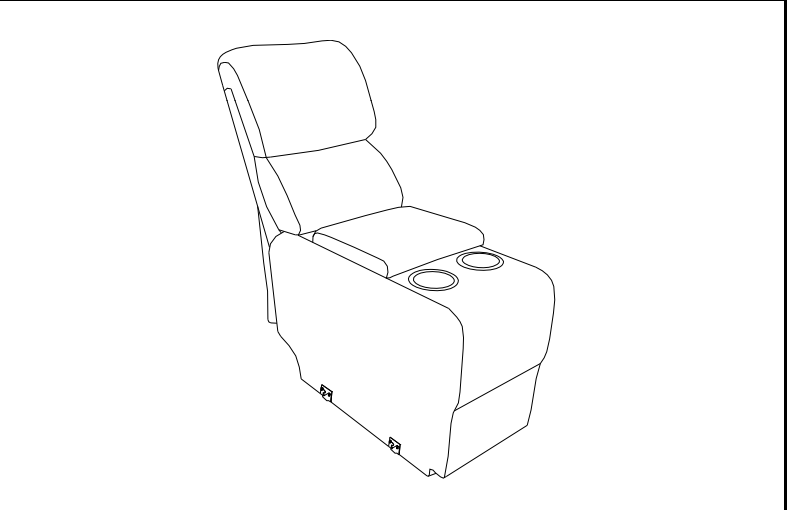

ASSEMBLY TIME

2 MINUTES

PARTS IDENTIFICATION

A BACK

1PC

B BASE OF CONSOLE

1PC

STEP 1