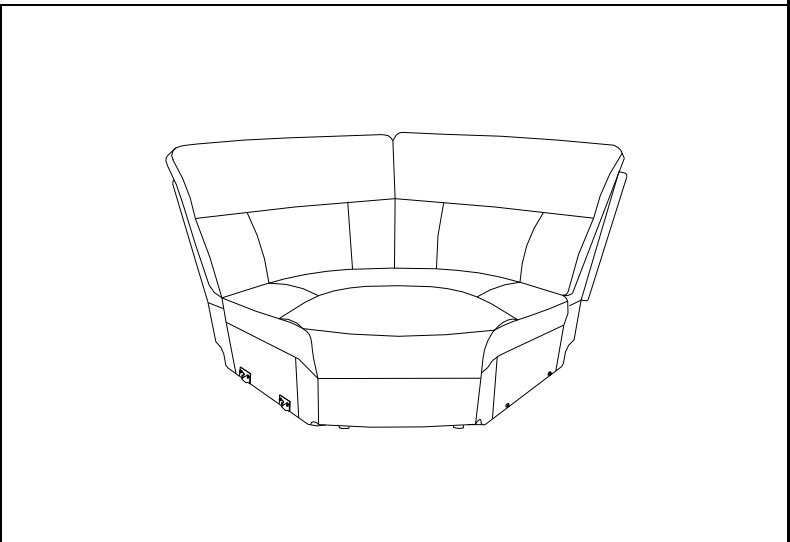

ASSEMBLY TIME

5 MINUTES

PARTS IDENTIFICATION

- A LEFT BACK
- B RIGHT BACK
- C BASE OF WEDGE

1PC

1PC

1PC

Z	HARDWARE PACKAGE		
NO	DESCRIPTION	FIGURE	QTY
1	THREADED RODS 5/16" * 100mm		4PCS
2	HEXAGON NUTS 5/16" * 13.5mm		4PCS
3	LOCK WASHER 5/16" * 13mm		4PCS+1PC SPARE
4	FLAT WASHER 5/16" * 19mm		4PCS+1PC SPARE
5	WRENCH 5/16"		1PC