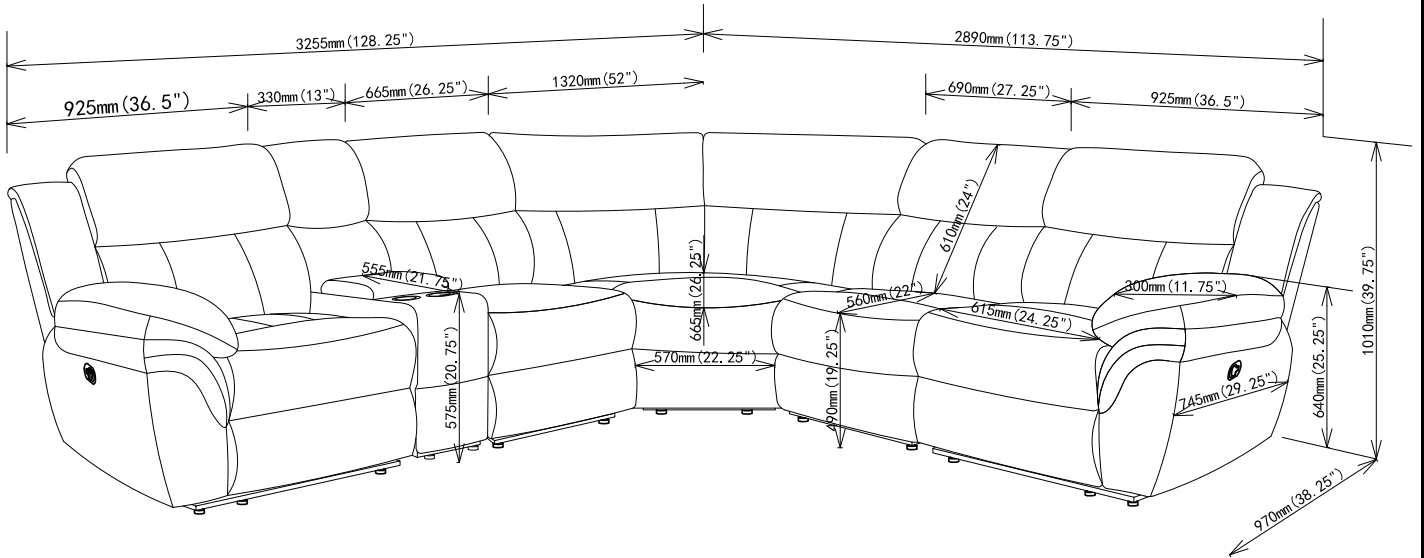

ASSEMBLY TIME

5 MINUTES

PARTS IDENTIFICATION

A	BACK		1PC
B	BASE		1PC
C	RIGHT EAR		1PC

STEP 1

STEP 2

STEP 3

609540