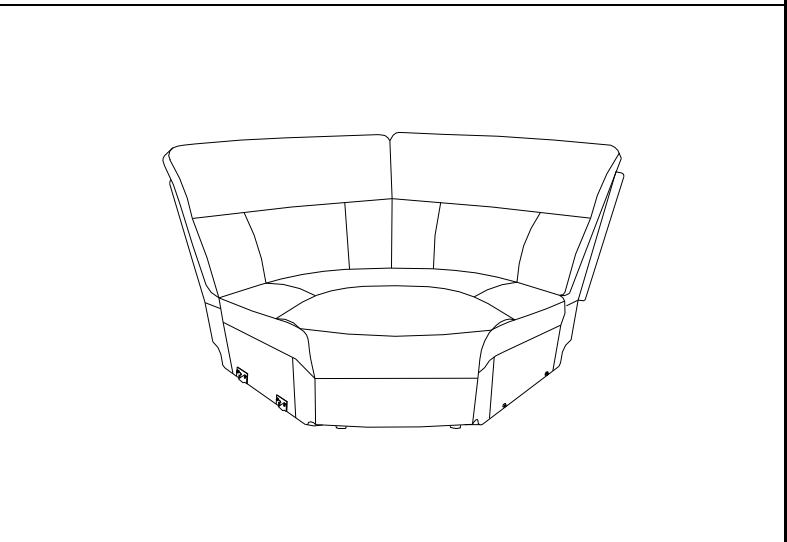

ITEM : 609540WDG

ASSEMBLY INSTRUCTIONS

ASSEMBLY TIPS:

- 1.Remove hardware from box and sort by size.
- 2.Please check to see that all hardware and parts are present prior to start of assembly.
- 3.Please follow attached instruction in the same sequence as numbered to assure fast & easy assembly.

WARNING!

- 1.Don't attempt to repair or modify parts that are broken or defective. Please contact the store immediately.
- 2.This product is for home use only and not intended for commercial establishment.

ASSEMBLY TIME

5 MINUTES

PARTS IDENTIFICATION

- A LEFT BACK
- B RIGHT BACK
- C BASE OF WEDGE

1PC

1PC

1PC

Z	HARDWARE PACKAGE		
NO	DESCRIPTION	FIGURE	QTY
1	THREADED RODS 5/16" * 100mm		4PCS
2	HEXAGON NUTS 5/16" * 13.5mm		4PCS
3	LOCK WASHER 5/16" * 13mm		4PCS+1PC SPARE
4	FLAT WASHER 5/16" * 19mm		4PCS+1PC SPARE
5	WRENCH 5/16"		1PC