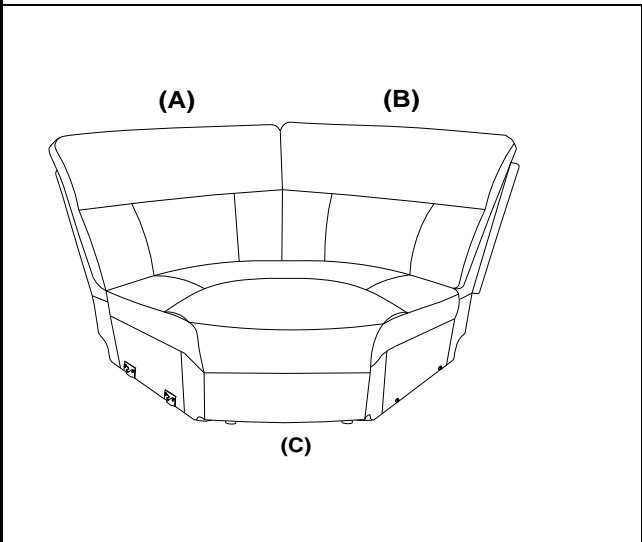

ASSEMBLY TIME

5 MINUTES

PARTS IDENTIFICATION

- A LEFT BACK
- B RIGHT BACK
- C BASE OF WEDGE

1PC

1PC

1PC

Z	HARDWARE PACKAGE		
NO	DESCRIPTION	FIGURE	QTY
1	THREADED RODS 5/16" * 100mm		4PCS
2	HEXAGON NUTS 5/16" * 13.5mm		4PCS
3	LOCK WASHER 5/16" * 13mm		4PCS+1PC SPARE
4	FLAT WASHER 5/16" * 19mm		4PCS+1PC SPARE
5	WRENCH 5/16"		1PC