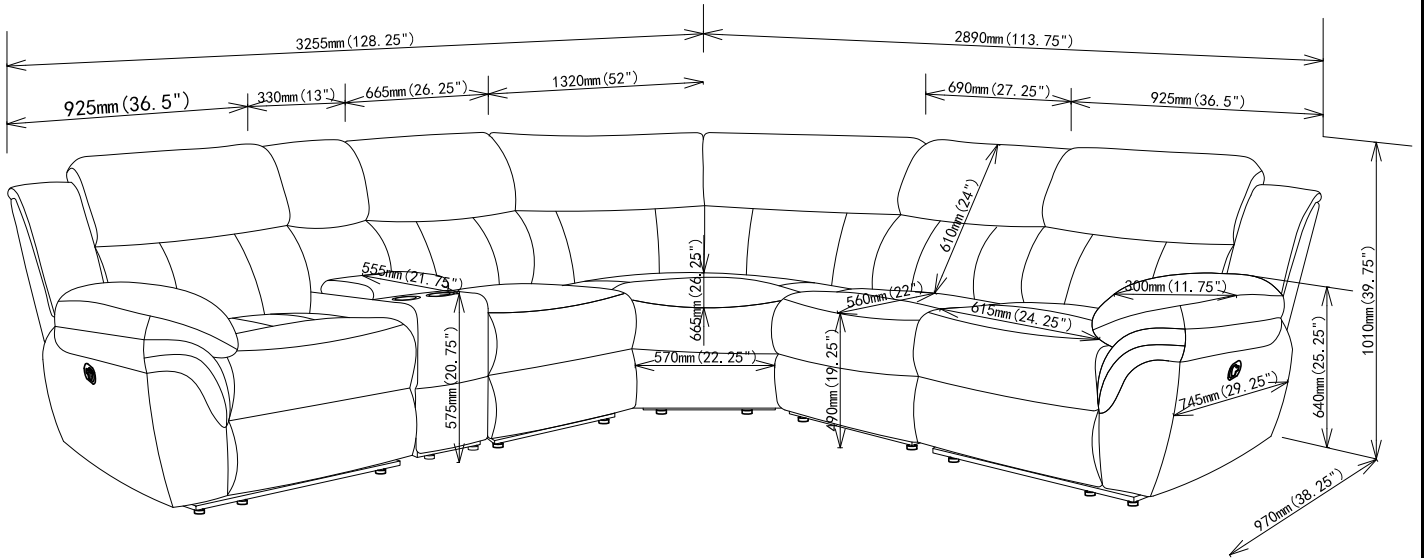

Note: Dimension tolerance $\pm 5\%$

*ASSEMBLY INSTRUCTIONS
COASTER FINE FURNITURE*

Fine Furniture for every stage of life

**609540
SECTIONAL**

ITEM : 609540LR

ASSEMBLY INSTRUCTIONS

ASSEMBLY TIPS:

- 1.Remove hardware from box and sort by size.
- 2.Please check to see that all hardware and parts are present prior to start of assembly.
- 3.Please follow attached instruction in the same sequence as numbered to assure fast & easy assembly.