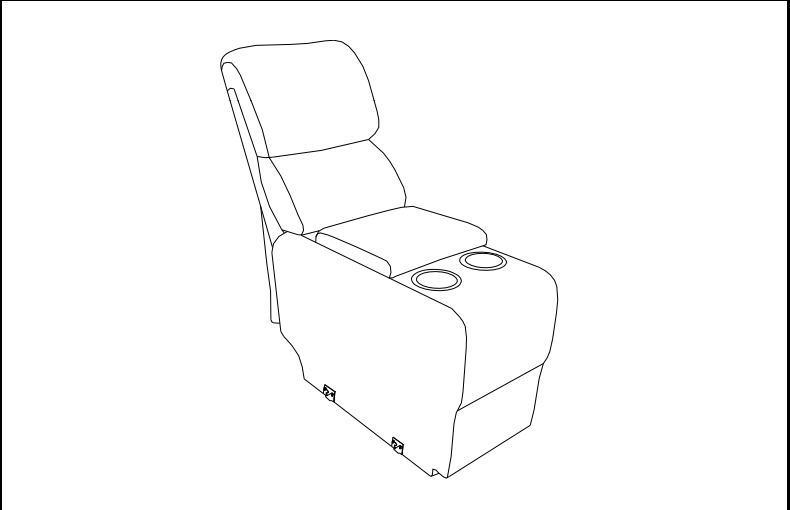

ITEM : 609540CON

ASSEMBLY INSTRUCTIONS

ASSEMBLY TIPS:

- 1.Remove hardware from box and sort by size.
- 2.Please check to see that all hardware and parts are present prior to start of assembly.
- 3.Please follow attached instruction in the same sequence as numbered to assure fast & easy assembly.

WARNING!

- 1.Don't attempt to repair or modify parts that are broken or defective. Please contact the store immediately.
- 2.This product is for home use only and not intended for commercial establishment.

ASSEMBLY TIME

2 MINUTES

PARTS IDENTIFICATION

A BACK

1PC

B BASE OF CONSOLE

1PC