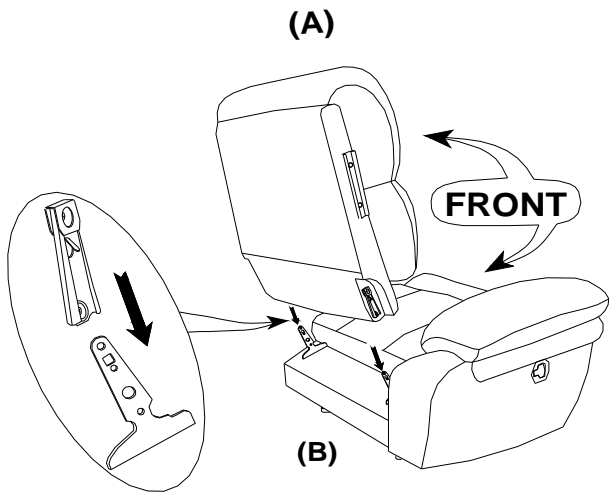

ASSEMBLY TIME

2 MINUTES

PARTS IDENTIFICATION

A	BACK		1PC
B	BASE		1PC
C	LEFT EAR		1PC

STEP 1

STEP 2

STEP 3

ITEM : 609540CON