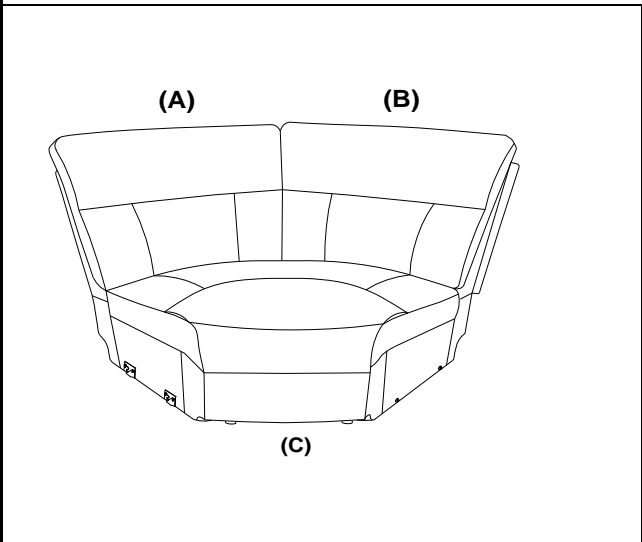

ITEM : 609540WDG

ASSEMBLY INSTRUCTIONS

ASSEMBLY TIPS:

- 1.Remove hardware from box and sort by size.
- 2.Please check to see that all hardware and parts are present prior to start of assembly.
- 3.Please follow attached instruction in the same sequence as numbered to assure fast & easy assembly.

WARNING!

- 1.Don't attempt to repair or modify parts that are broken or defective. Please contact the store immediately.
- 2.This product is for home use only and not intended for commercial establishment.

ASSEMBLY TIME

5 MINUTES

PARTS IDENTIFICATION

A LEFT BACK

1PC

B RIGHT BACK

1PC

C BASE OF WEDGE

1PC

Z	HARDWARE PACKAGE		
NO	DESCRIPTION	FIGURE	QTY
1	THREADED RODS 5/16" * 100mm		4PCS
2	HEXAGON NUTS 5/16" * 13.5mm		4PCS
3	LOCK WASHER 5/16" * 13mm		4PCS+1PC SPARE
4	FLAT WASHER 5/16" * 19mm		4PCS+1PC SPARE
5	WRENCH 5/16"		1PC