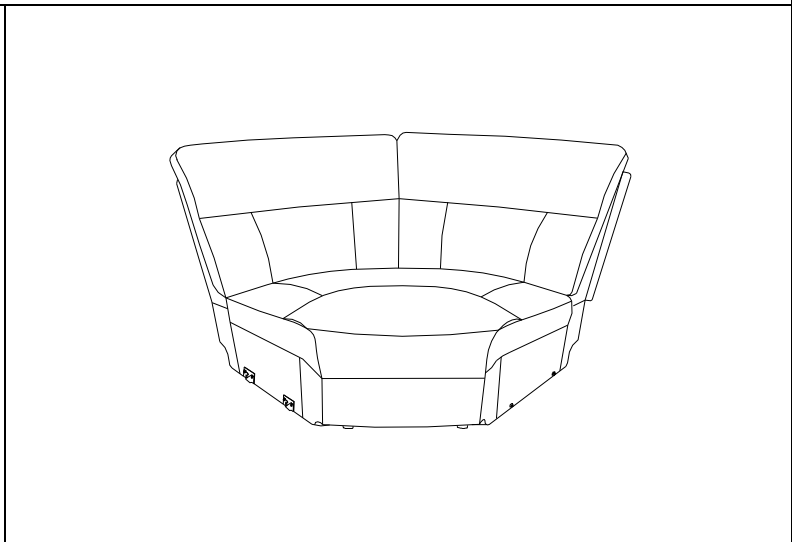

ITEM : 609540WDG

ASSEMBLY INSTRUCTIONS

ASSEMBLY TIPS:

- 1.Remove hardware from box and sort by size.
- 2.Please check to see that all hardware and parts are present prior to start of assembly.
- 3.Please follow attached instruction in the same sequence as numbered to assure fast & easy assembly.

WARNING!

- 1.Don't attempt to repair or modify parts that are broken or defective. Please contact the store immediately.
- 2.This product is for home use only and not intended for commercial establishment.

ASSEMBLY TIME

5 MINUTES

PARTS IDENTIFICATION

A LEFT BACK

1PC

B RIGHT BACK

1PC

C BASE OF WEDGE

1PC

Z	HARDWARE PACKAGE		
NO	DESCRIPTION	FIGURE	QTY
1	THREADED RODS 5/16" * 100mm		4PCS
2	HEXAGON NUTS 5/16" * 13.5mm		4PCS
3	LOCK WASHER 5/16" * 13mm		4PCS+1PC SPARE
4	FLAT WASHER 5/16" * 19mm		4PCS+1PC SPARE
5	WRENCH 5/16"		1PC