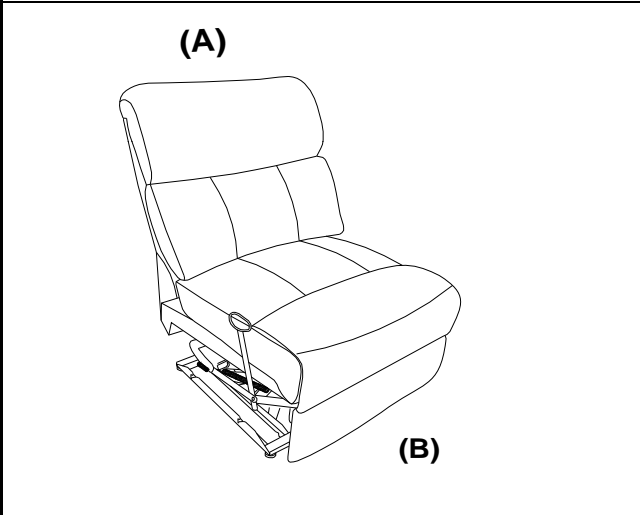

ITEM : 609540AR

ASSEMBLY INSTRUCTIONS

ASSEMBLY TIPS:

- 1.Remove hardware from box and sort by size.
- 2.Please check to see that all hardware and parts are present prior to start of assembly.
- 3.Please follow attached instruction in the same sequence as numbered to assure fast & easy assembly.

WARNING!

- 1.Don't attempt to repair or modify parts that are broken or defective. Please contact the store immediately.
- 2.This product is for home use only and not intended for commercial establishment.

ASSEMBLY TIME

2 MINUTES

PARTS IDENTIFICATION

A BACK

1PC

B BASE

1PC