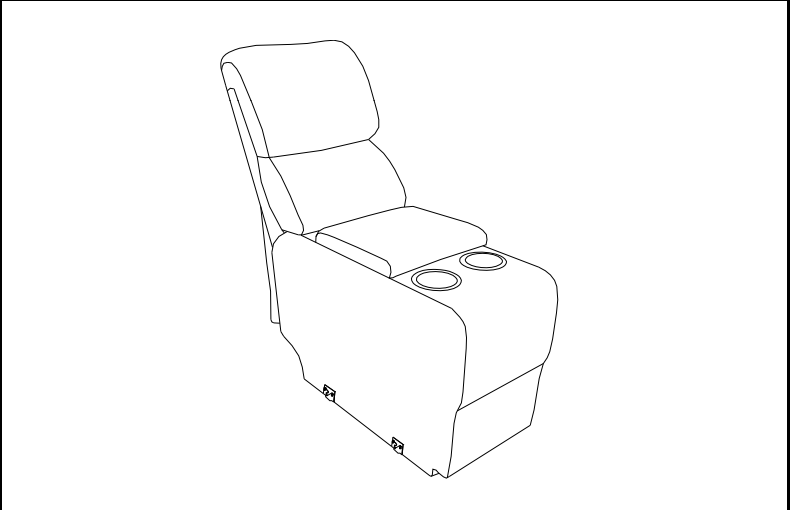

ASSEMBLY TIME

2 MINUTES

PARTS IDENTIFICATION

A BACK

1PC

B BASE OF CONSOLE

1PC

STEP 1