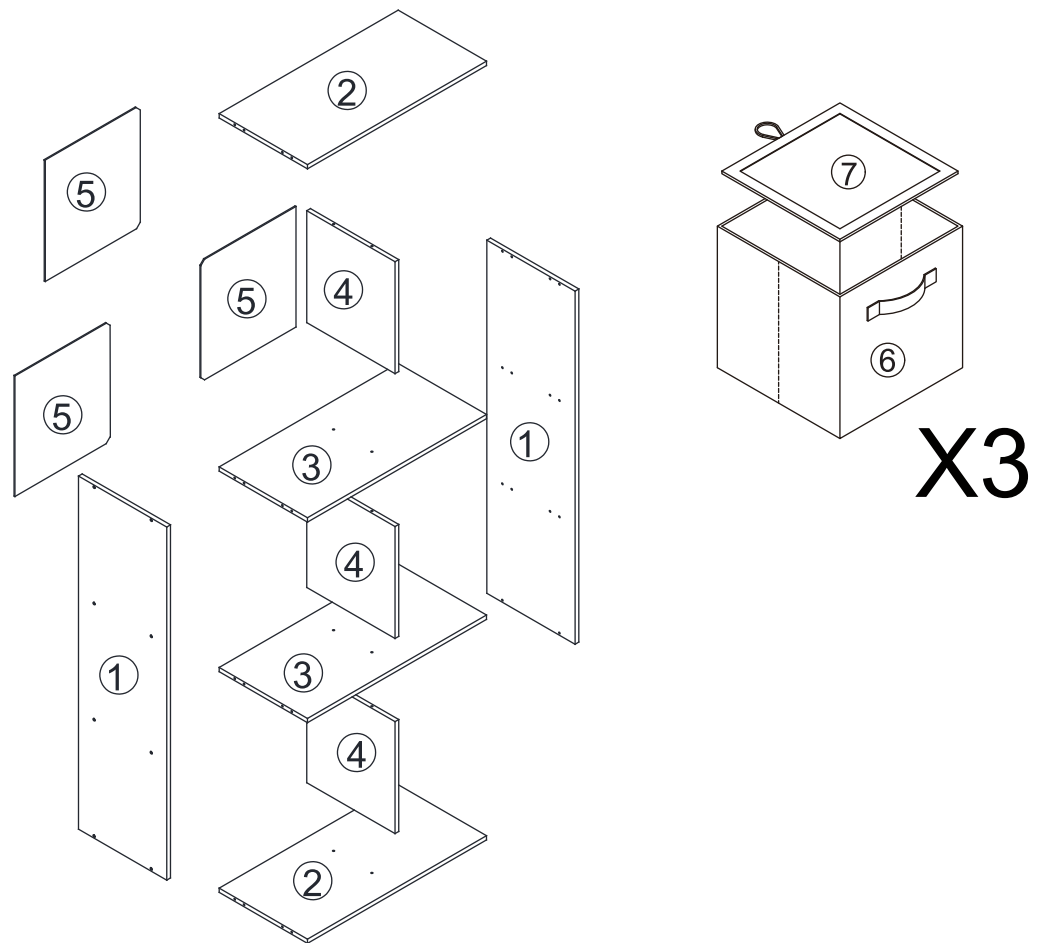

SLOTTED SCREWDRIVER(Not Provided)

POZI SCREWDRIVER(Not Provided)

MEASURING TAPE (Not Provided)

ASSEMBLED DIMENSIONS

**MODEL NAME:
6 Cubes 3 Baskets
G-0333**

NO.	PART LIST	QTY	NO.	PART LIST	QTY
(1)	SIDE PANEL	2	(6)	NON-WOVEN BASKET	3
(2)	TOP AND BOTTOM PANEL	2	(7)	BOTTOM INSERT	3
(3)	INTERNAL SHELF	2			
(4)	VERTICAL SHELF	3			
(5)	BACK PANEL	3			

PART LIST

Back panels provided for alternative cubes

**MODEL NAME:
6 Cubes 3 Baskets
G-0333**

HARDWARE LIST

A	× 17	B	× 20	C	× 16	D	× 24	E	× 1
									
Dia.4x35mm		Dia.6x30mm							
SCREW		DOWEL		STICKER		BACK PANEL NAIL		ANTI-TIP STRAP	
F	× 1	G	× 1	H	× 4				
									
Dia.3x12mm				Dia.6x50mm					
SCREW		WALL PLUG		DOWEL					