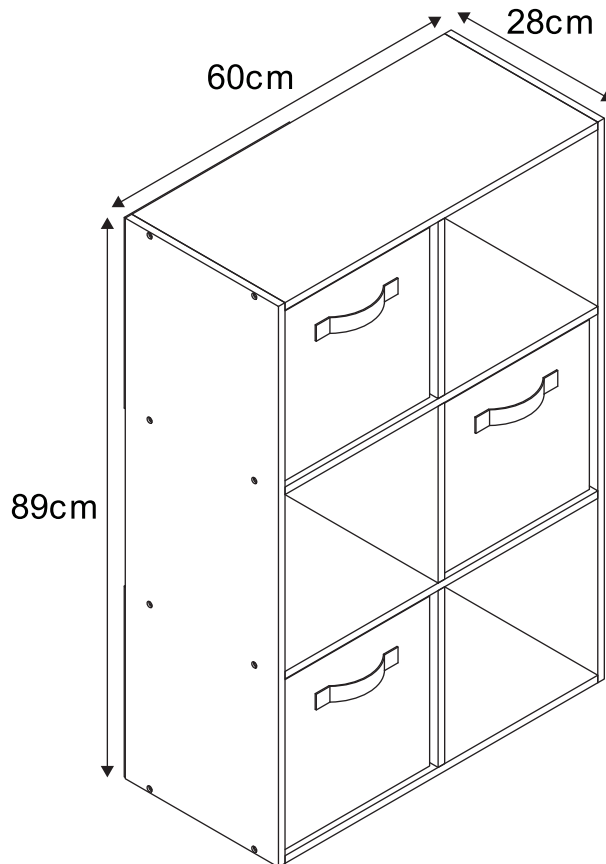

SLOTTED SCREWDRIVER(Not Provided)

POZI SCREWDRIVER(Not Provided)

MEASURING TAPE (Not Provided)

ASSEMBLED DIMENSIONS

**MODEL NAME:
6 Cubes 3 Baskets
G-0333**

NO.	PART LIST	QTY	NO.	PART LIST	QTY
(1)	SIDE PANEL	2	(6)	NON-WOVEN BASKET	3
(2)	TOP AND BOTTOM PANEL	2	(7)	BOTTOM INSERT	3
(3)	INTERNAL SHELF	2			
(4)	VERTICAL SHELF	3			
(5)	BACK PANEL	3			

PART LIST

Back panels provided for alternative cubes

**MODEL NAME:
6 Cubes 3 Baskets
G-0333**

HARDWARE LIST

A	× 17	B	× 20	C	× 16	D	× 24	E	× 1
									
Dia.4x35mm		Dia.6x30mm							
SCREW		DOWEL		STICKER		BACK PANEL NAIL		ANTI-TIP STRAP	
F	× 1	G	× 1	H	× 4				
									
Dia.3x12mm				Dia.6x50mm					
SCREW		WALL PLUG		DOWEL					