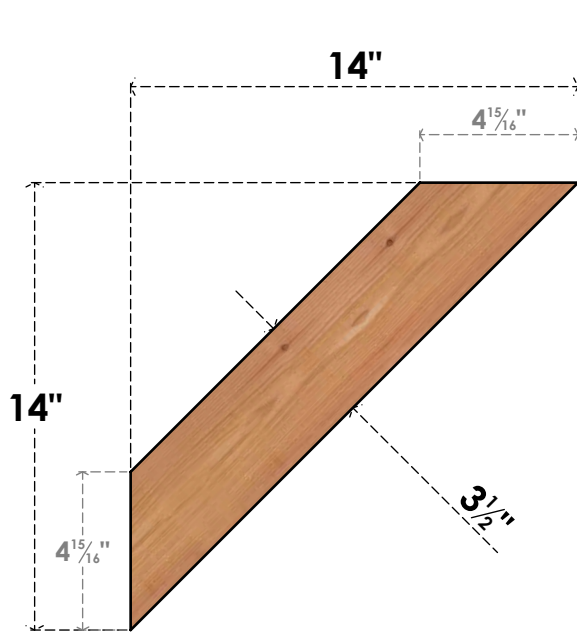

# BRC04X14X14TRA00SWR

3 1/2"W X 14"D X 14"H TRADITIONAL SMOOTH BRACE, WESTERN RED CEDAR

**SIDE**

**FRONT**

EKENA MILLWORK  
2300 WEST MAIN ST.  
CLARKSVILLE, TX 75426  
TOLL FREE: 866-607-0453  
WWW.EKENAMILLWORK.COM