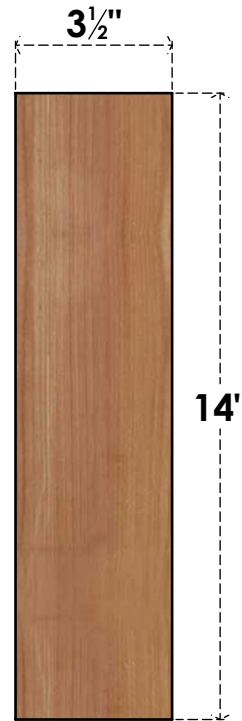

# BRC04X14X14TRA00SWR

3 1/2"W X 14"D X 14"H TRADITIONAL SMOOTH BRACE, WESTERN RED CEDAR

**SIDE**

**FRONT**

EKENA MILLWORK  
2300 WEST MAIN ST.  
CLARKSVILLE, TX 75426  
TOLL FREE: 866-607-0453  
WWW.EKENAMILLWORK.COM