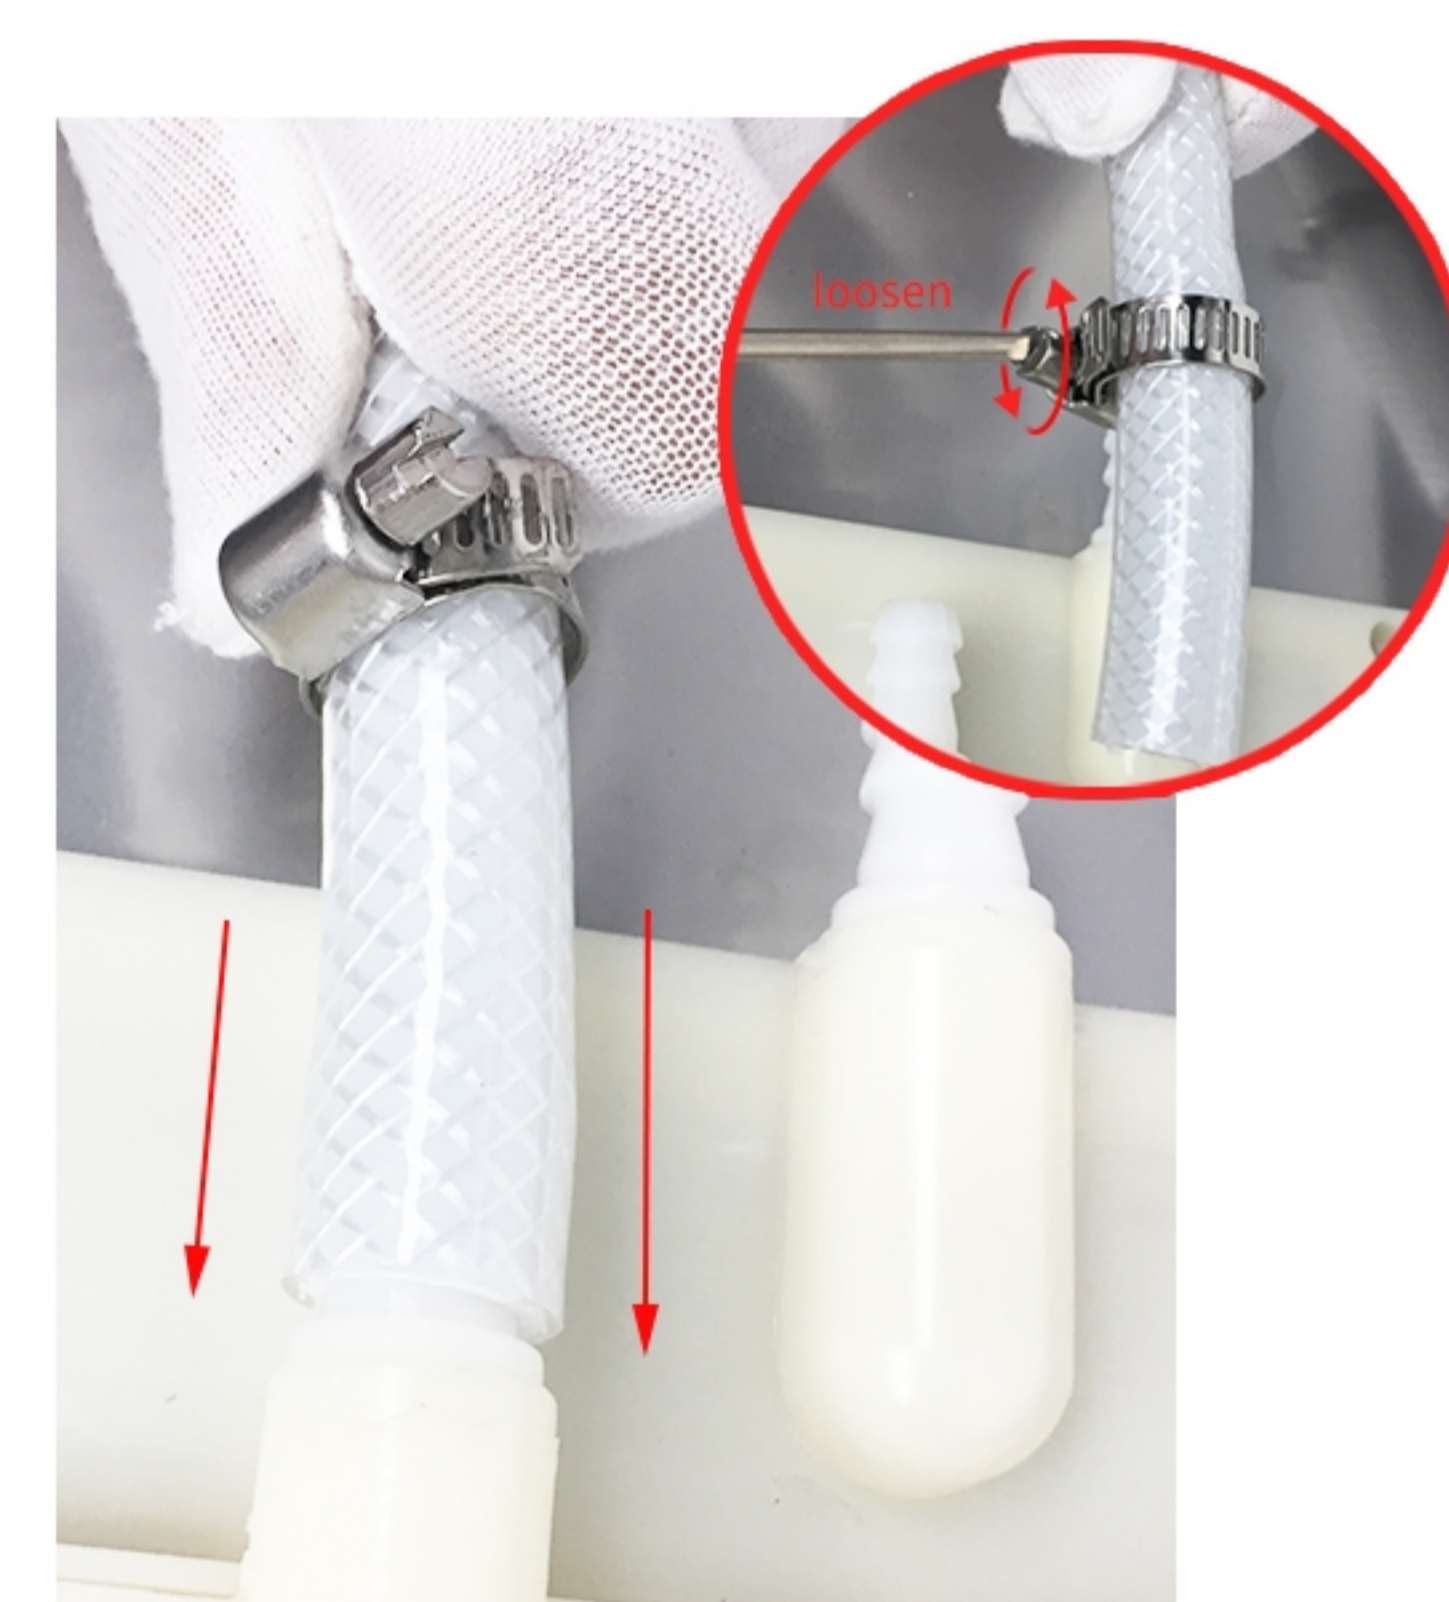

THE INSTALLATION PROCESS OF PANEL SHOWER

(1) .check if all the accessories are ready.

(2). backside of main body.

(3). take out the white screw nut and black gasket, then install the water nozzle.

(4). screw the fixing nut and fix the spout

(5). put the gasket into the screw nut and screw them on the water nozzle.

(6). take away the white screw nut and black gasket, then install the left part.

(7) screw the fixing nut and fix the base part

(8) put the gasket into the screw nut and screw them on the base part.

(9) Align the position of 5 holes

(10). screw the five screws

(11) The long hose is aligned with high connector, while the short hose is aligned with low connector.

(12) unscrew the screw, then put the hose in

(13) screw the screw and fix the hose

(14). screw the other side of hose on the hand spray

(15). fix the hand spray on the base, and screw the hose on the base.