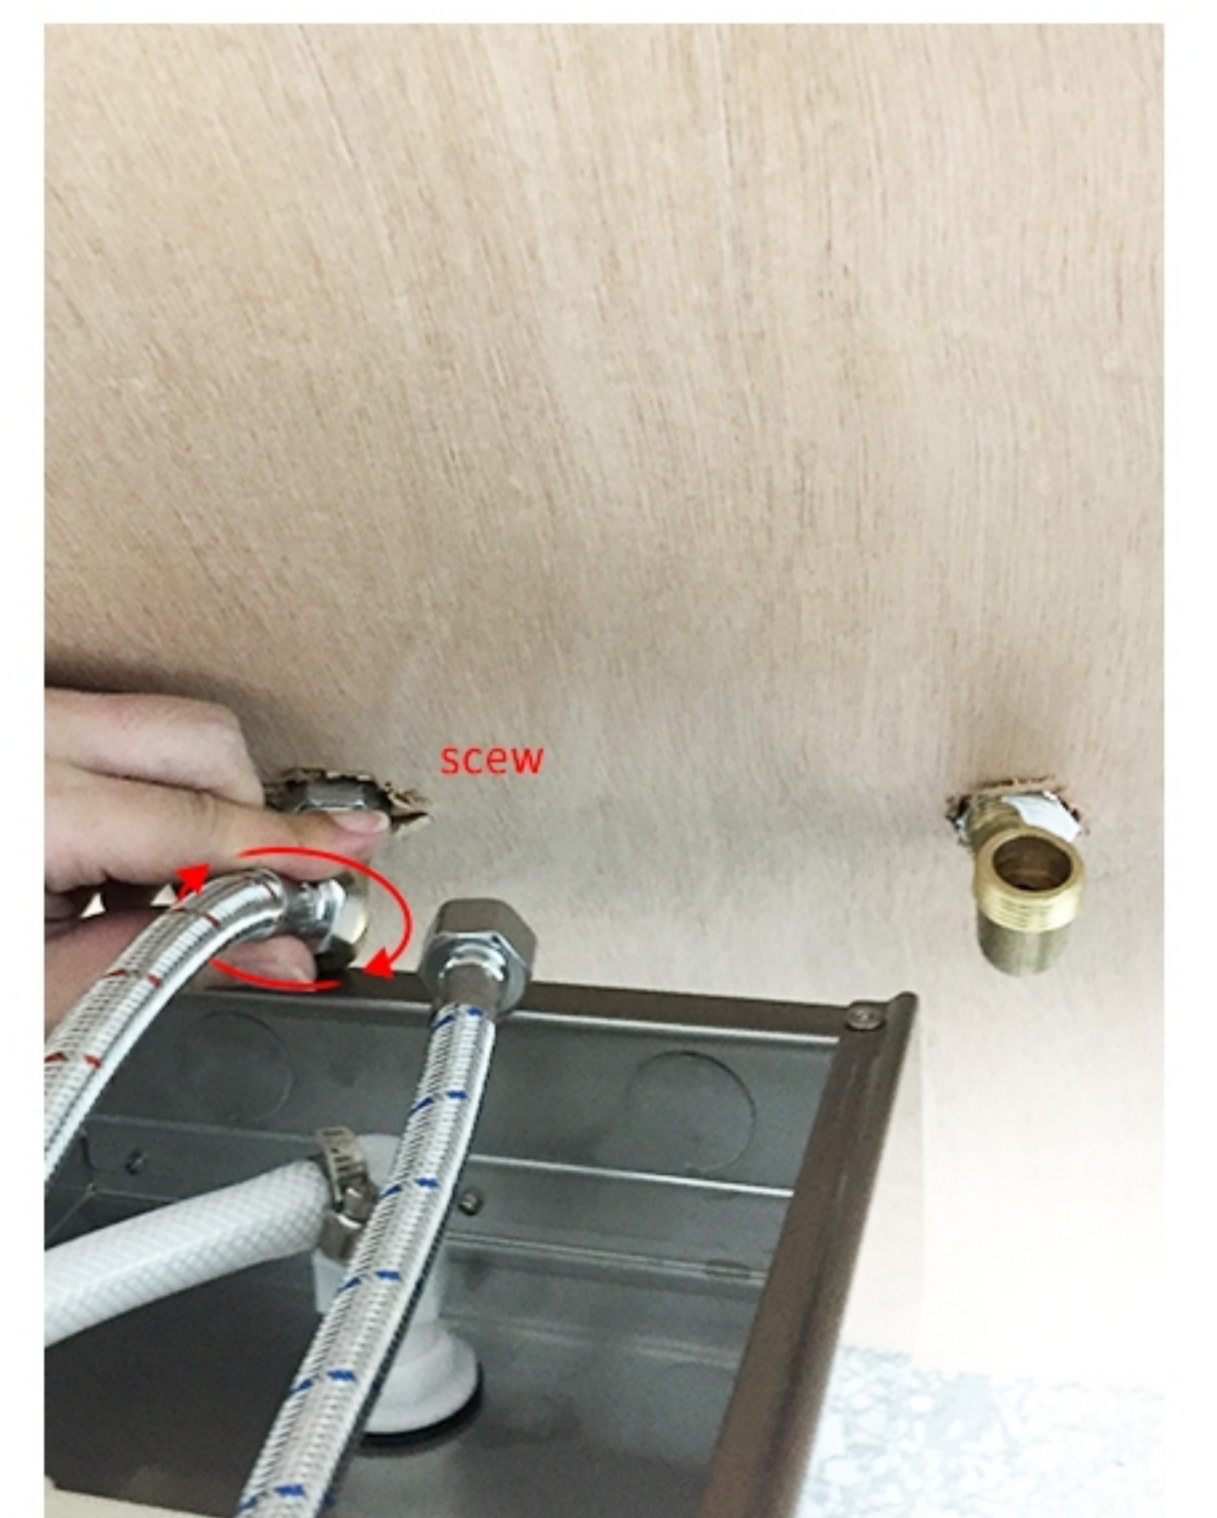

(12). Screw in hot and cold water inlet pipe.