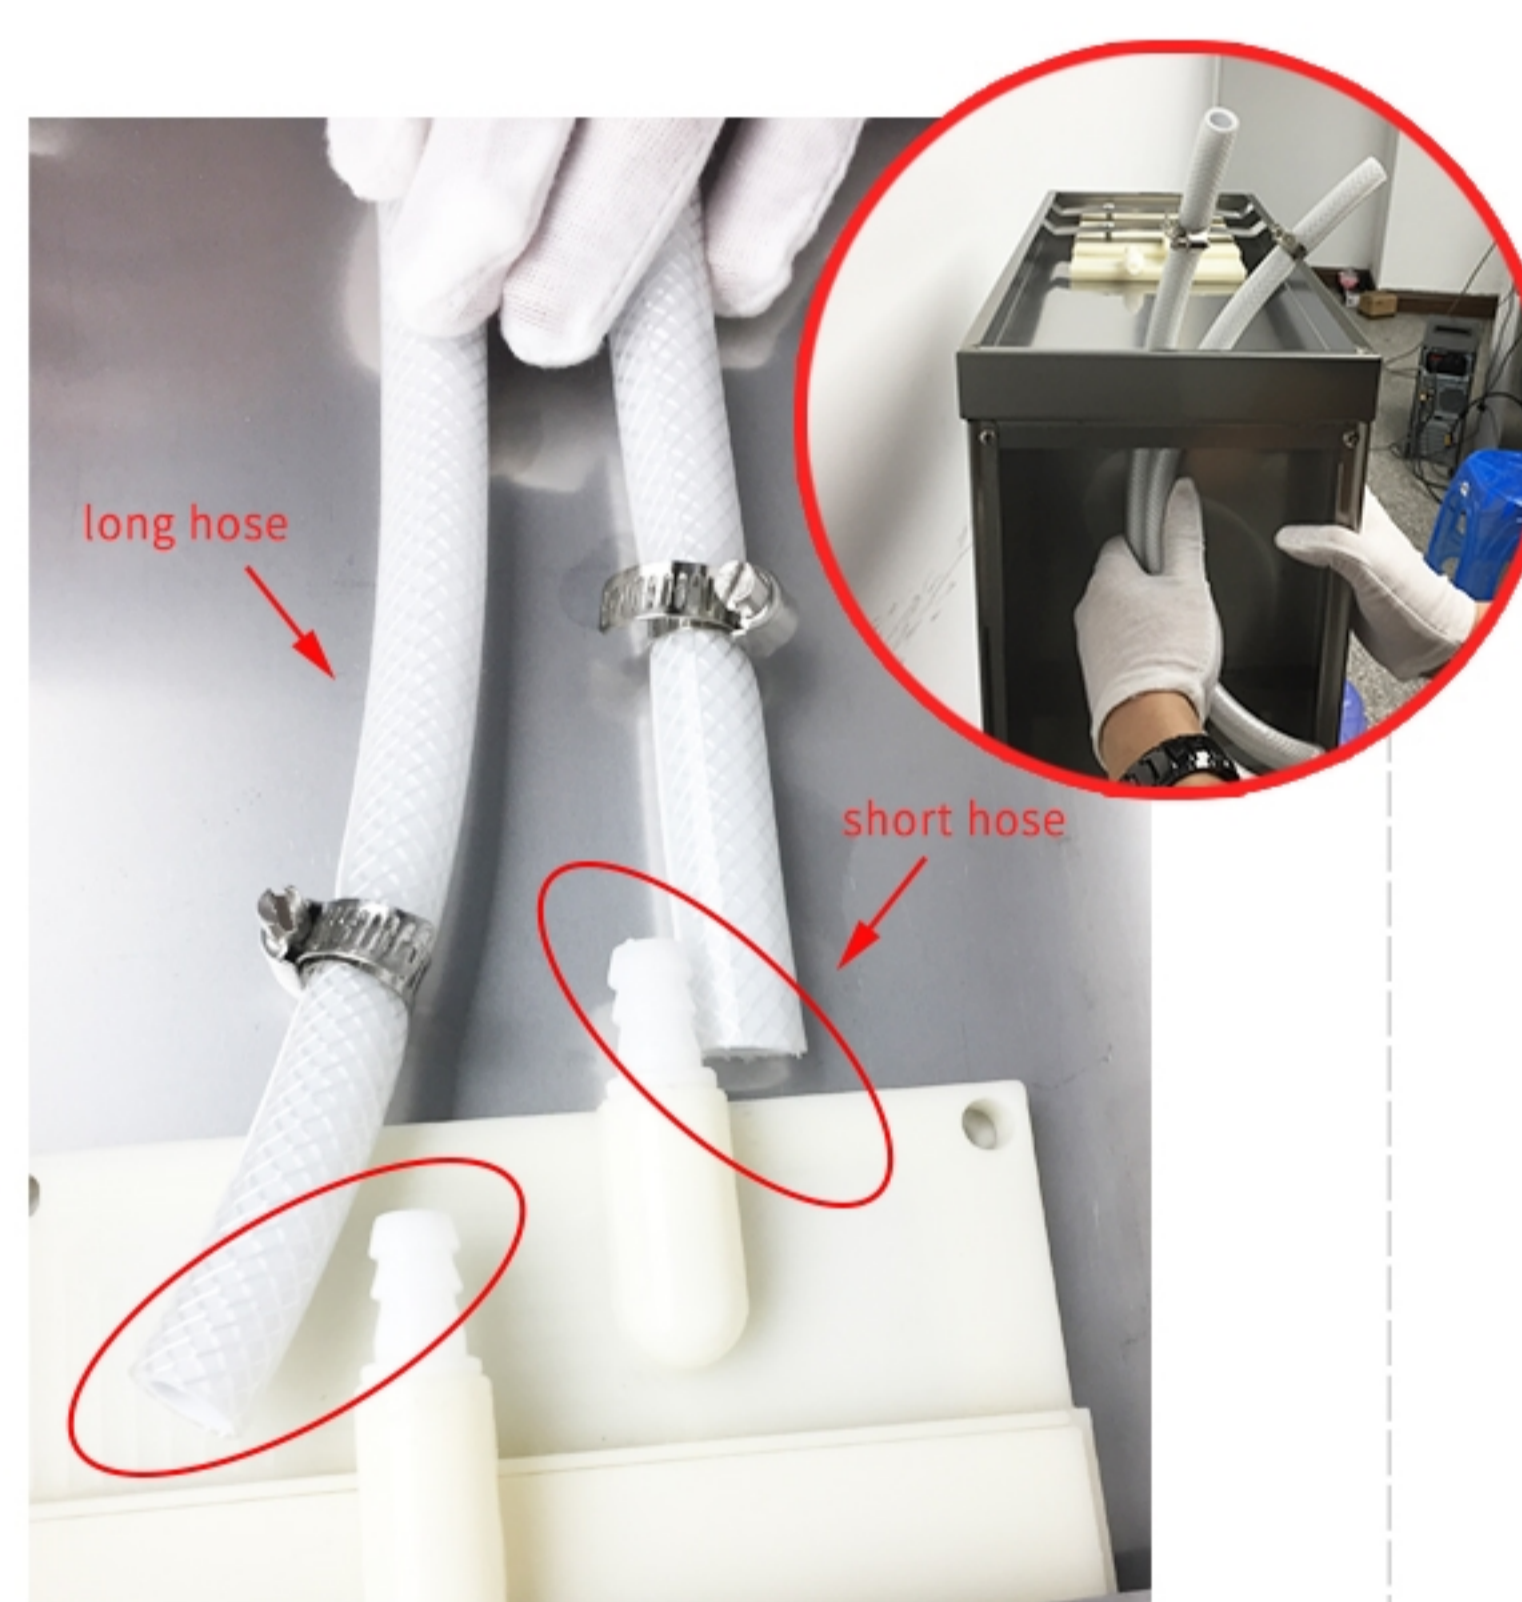

THE INSTALLATION PROCESS OF PANEL SHOWER

(1) .check if all the accessories are ready.

(2). backside of main body.

(3). take out the white screw nut and black gasket, then install the water nozzle.

(4). screw the fixing nut and fix the spout

(5). put the gasket into the screw nut and screw them on the water nozzle.

(6). take away the white screw nut and black gasket, then install the left part.

(7) screw the fixing nut and fix the base part

(8) put the gasket into the screw nut and screw them on the base part.

(9) Align the position of 5 holes

(10). screw the five screws

(11) The long hose is aligned with high connector, while the short hose is aligned with low connector.

(12) unscrew the screw, then put the hose in

(13) screw the screw and fix the hose

(14). screw the other side of hose on the hand spray

(15). fix the hand spray on the base, and screw the hose on the base.