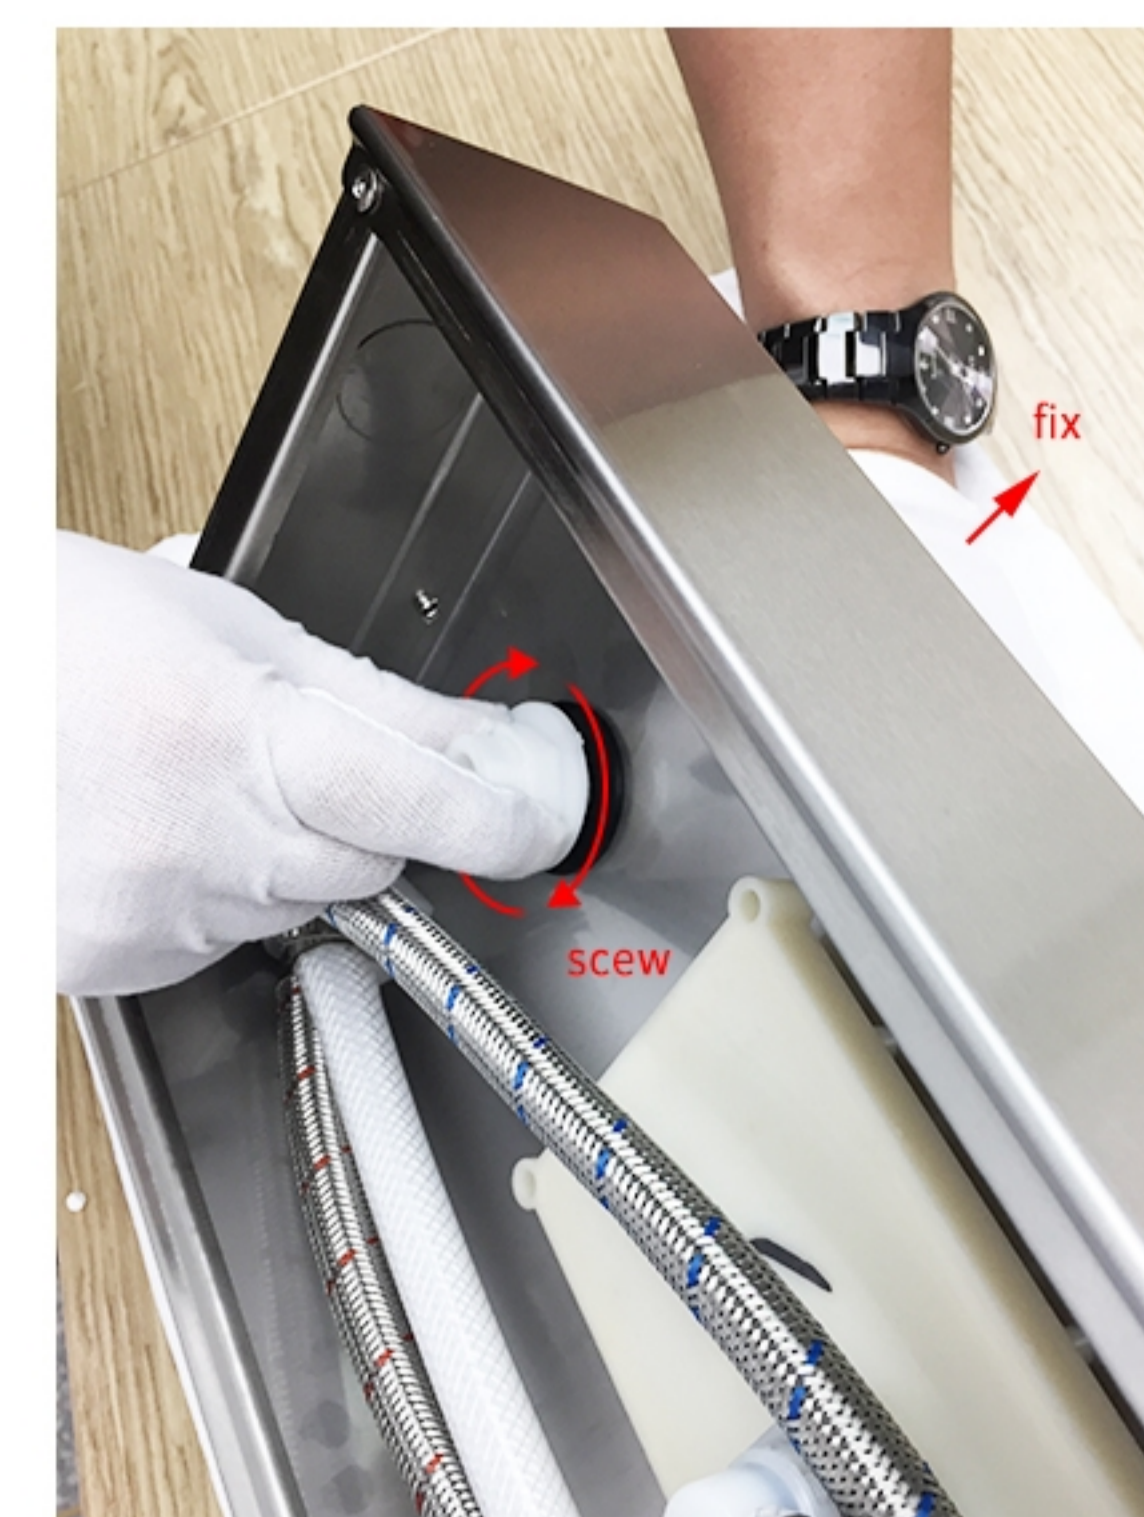

THE INSTALLATION PROCESS OF PANEL SHOWER

(1) .check if all the accessories are ready.

(2). backside of main body.

(3). take out the white screw nut and black gasket, then install the water nozzle.

(4). screw the fixing nut and fix the spout

(5). put the gasket into the screw nut and screw them on the water nozzle.

(6). take away the white screw nut and black gasket, then install the left part.

(7) screw the fixing nut and fix the base part

(8) put the gasket into the screw nut and screw them on the base part.

(9) Align the position of 5 holes

(10). screw the five screws

(11) The long hose is aligned with high connector, while the short hose is aligned with low connector.

(12) unscrew the screw, then put the hose in

(13) screw the screw and fix the hose

(14). screw the other side of hose on the hand spray

(15). fix the hand spray on the base, and screw the hose on the base.