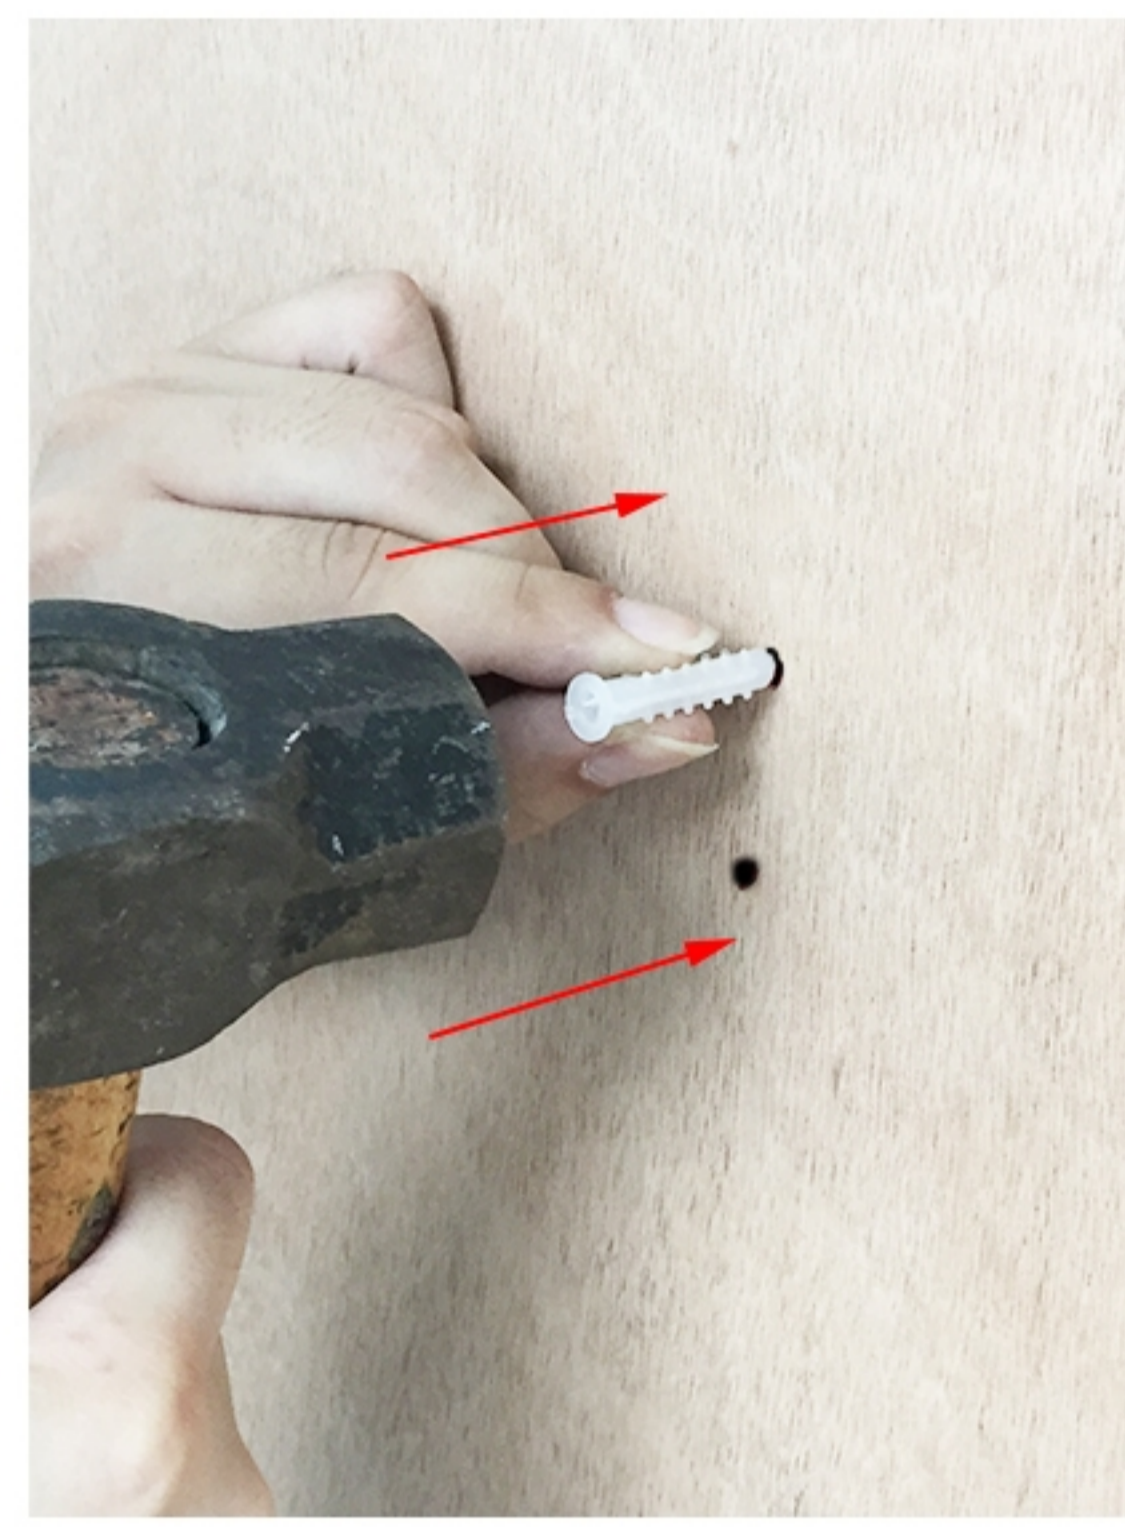

(8) put the gasket into the screw nut and screw them on the base part.

(9) Align the position of 5 holes

(10). screw the five screws

(11) The long hose is aligned with high connector, while the short hose is aligned with low connector.

(12) unscrew the screw, then put the hose in

(13) screw the screw and fix the hose

(14). screw the other side of hose on the hand spray

(15). fix the hand spray on the base, and screw the hose on the base.

(16). completed

SHOWER PANEL INSTALLATION DIAGRAM

(1). All included accessories.

(2). Attach the PTFE tape to the connectors.

(3). Put filter rubber into the out-let hoses.

(4). Screw the two connectors.

(5). Mark the punching position of fixing washer on the wall.

(6). Drill holes at the marked position with an electric drill.

(7). Put the expansion screws into the hole with tools.

(8). Finish the installation of expansion screw as shown in the figure.

(9). Put the fixing washer aiming at expansion screws, then fix and tighten the screw.