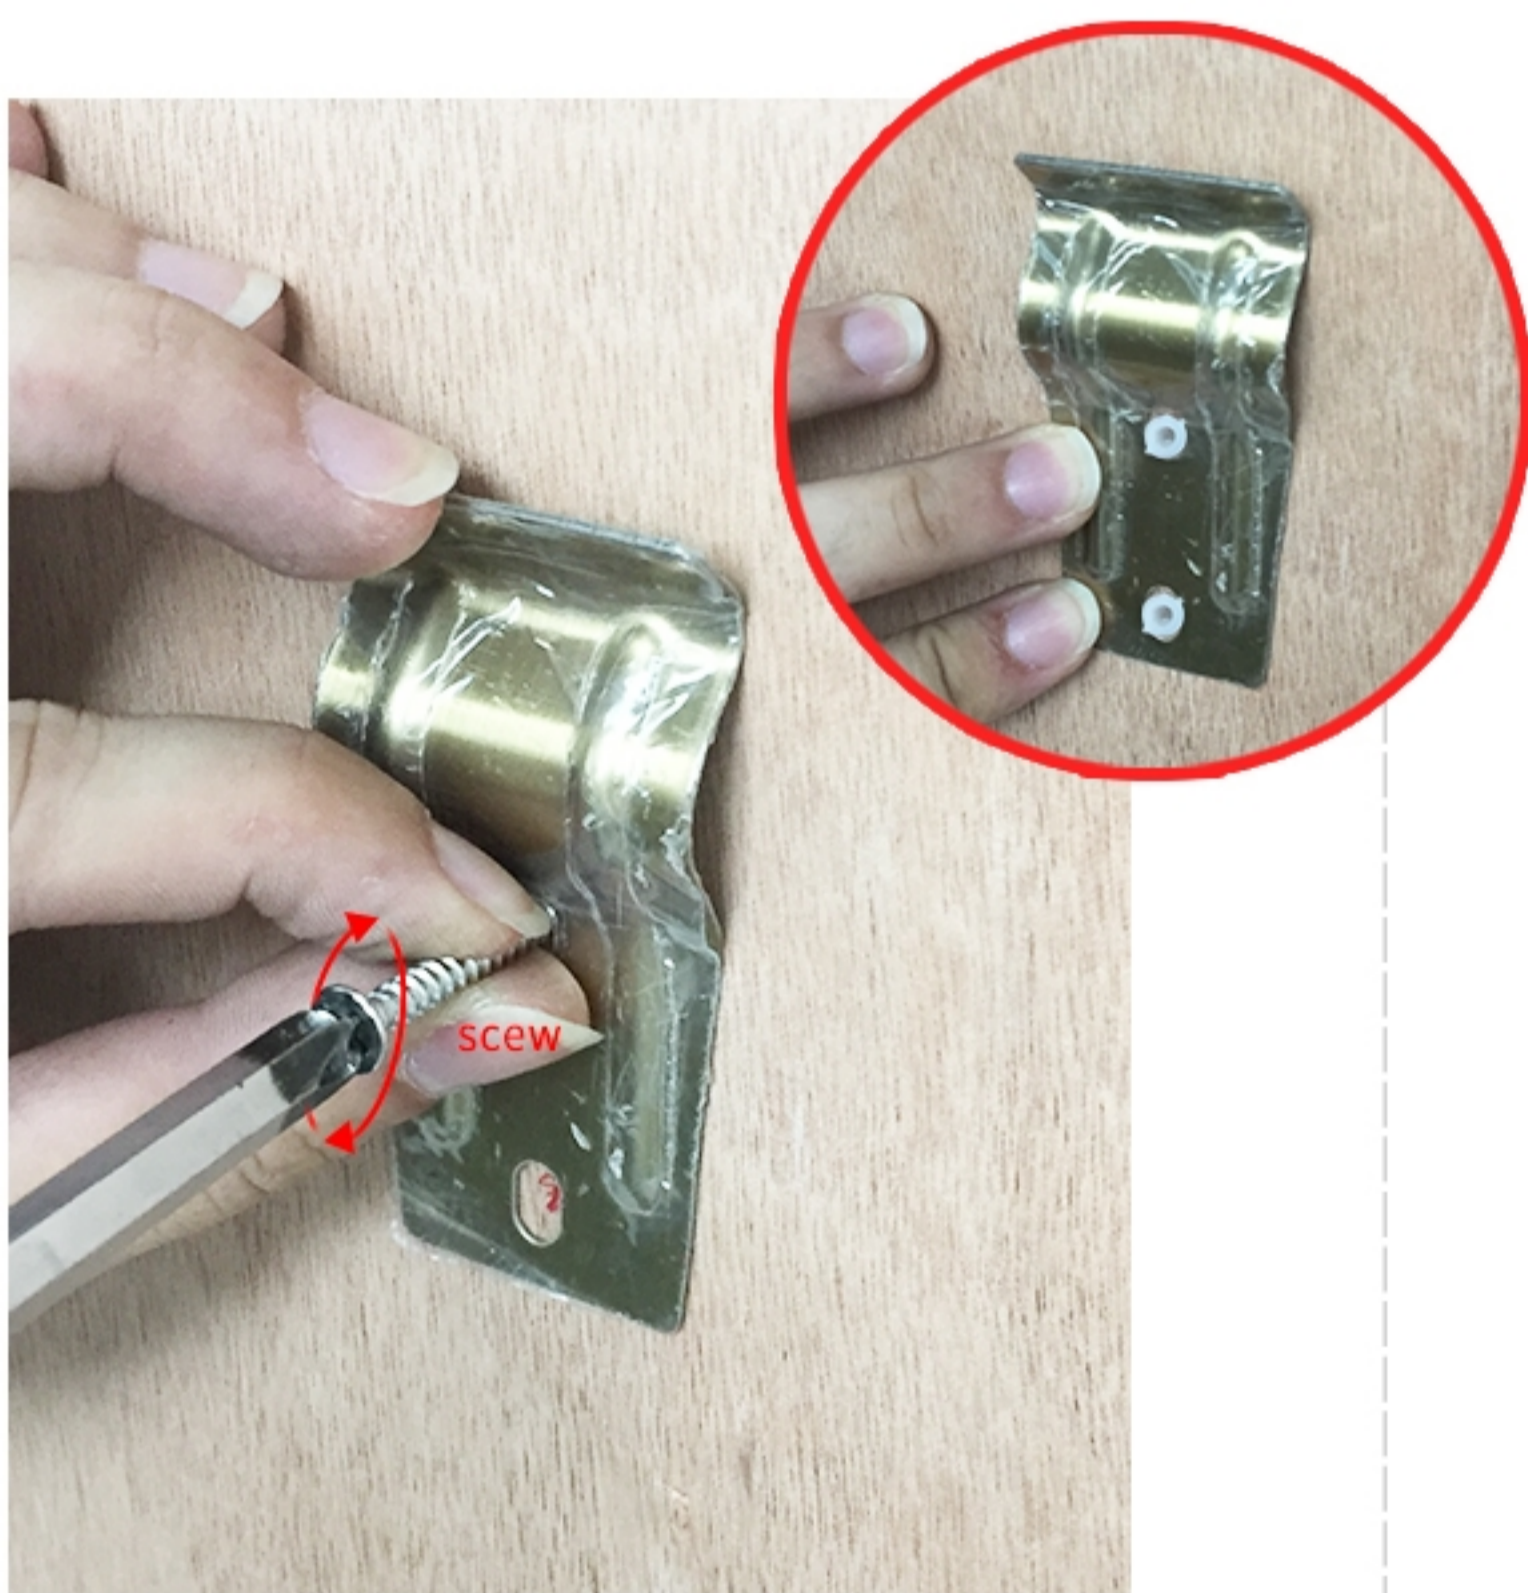

(8) put the gasket into the screw nut and screw them on the base part.

(9) Align the position of 5 holes

(10). screw the five screws

(11) The long hose is aligned with high connector, while the short hose is aligned with low connector.

(12) unscrew the screw, then put the hose in

(13) screw the screw and fix the hose

(14). screw the other side of hose on the hand spray

(15). fix the hand spray on the base, and screw the hose on the base.

(16). completed

SHOWER PANEL INSTALLATION DIAGRAM

(1). All included accessories.

(2). Attach the PTFE tape to the connectors.

(3). Put filter rubber into the out-let hoses.

(4). Screw the two connectors.

(5). Mark the punching position of fixing washer on the wall.

(6). Drill holes at the marked position with an electric drill.

(7). Put the expansion screws into the hole with tools.

(8). Finish the installation of expansion screw as shown in the figure.

(9). Put the fixing washer aiming at expansion screws, then fix and tighten the screw.