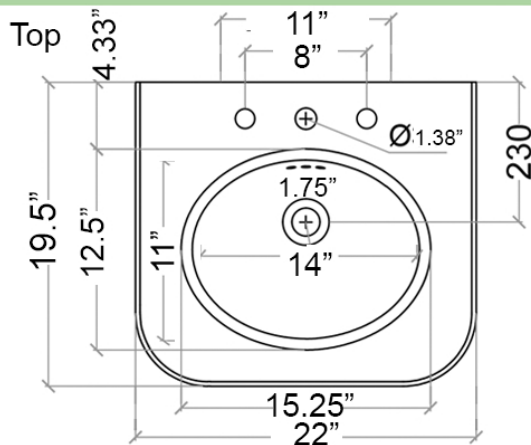

Victorian Collection

Genuine Fireclay Washbasin - Wallmount/Deckmount

Nantucket

S I N K S

model:

NS-VCDMCD22-WW

www.NantucketSinksUSA.com

info@nantucketsinksusa.com

OVERALL DIMENSIONS	INTERIOR BOWL	INTERIOR DEPTH	EXTERIOR BASE	DRAIN OPENINGS
22" x 19.5" x 7"	14" X 11"	4.25"	19.5" x 18.5"	1.75"

Features

- Made in Italy
- Genuine Fireclay
- Nominal Dimensions Only - Actual may vary by 1/4"
- Wallmount Installation or deckmount
- Porcelain enamel glaze
- Drain not included with sink (1.75" standard)
- Has Overflow
- Do Not Clean With Abrasive Cleansers Or Pads
- Limited Warranty for Manufacturer's Defects
- Faucet and Drain not included
- 3 Faucet Holes - 8" Spread