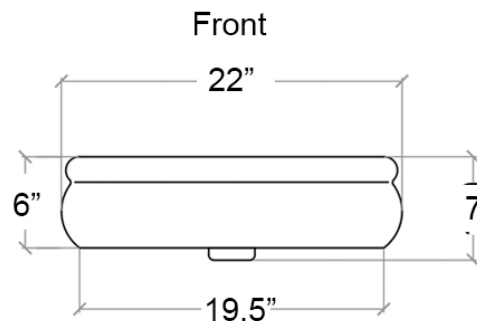

Victorian Collection

Genuine Fireclay Washbasin - Wallmount/Deckmount

Nantucket

S I N K S

model:

NS-VCDMCD22-WW

www.NantucketSinksUSA.com

info@nantucketsinksusa.com

OVERALL DIMENSIONS	INTERIOR BOWL	INTERIOR DEPTH	EXTERIOR BASE	DRAIN OPENINGS
22" x 19.5" x 7"	14" X 11"	4.25"	19.5" x 18.5"	1.75"

Features

- Made in Italy
- Genuine Fireclay
- Nominal Dimensions Only - Actual may vary by 1/4"
- Wallmount Installation or deckmount
- Porcelain enamel glaze
- Drain not included with sink (1.75" standard)
- Has Overflow
- Do Not Clean With Abrasive Cleansers Or Pads
- Limited Warranty for Manufacturer's Defects
- Faucet and Drain not included
- 3 Faucet Holes - 8" Spread