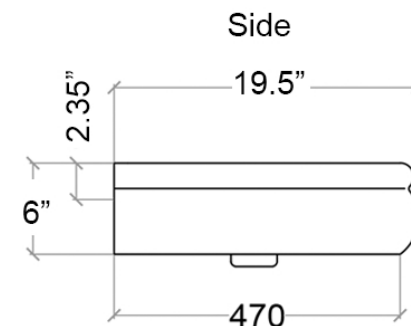

OVERALL DIMENSIONS	INTERIOR BOWL	INTERIOR DEPTH	EXTERIOR BASE	DRAIN OPENINGS
22" x 19.5" x 7"	14" X 11"	4.25"	19.5" x 18.5"	1.75"

Features

- Made in Italy
- Genuine Fireclay
- Nominal Dimensions Only - Actual may vary by 1/4"
- Wallmount Installation or deckmount
- Porcelain enamel glaze
- Drain not included with sink (1.75" standard)
- Has Overflow
- Do Not Clean With Abrasive Cleansers Or Pads
- Limited Warranty for Manufacturer's Defects
- Faucet and Drain not included
- 3 Faucet Holes - 8" Spread