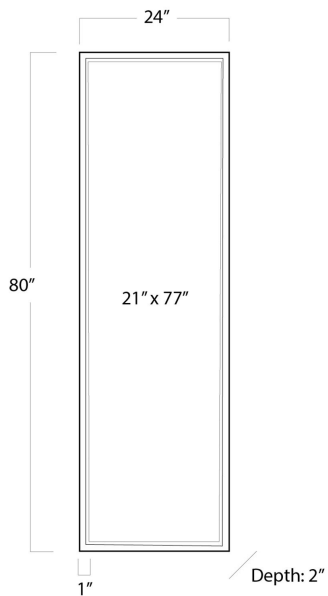

REGINA ANDREW

DETROIT

SPECIFICATION SHEET

Dressing Room Mirror (Natural Brass)
21-1048NB

HEIGHT	80
WIDTH	24
DEPTH	2
INNER MIRROR DIM	21 W x 77 H
FRAME WIDTH	1
NOTES	Mirror can only be displayed vertical
FREIGHT ONLY	No