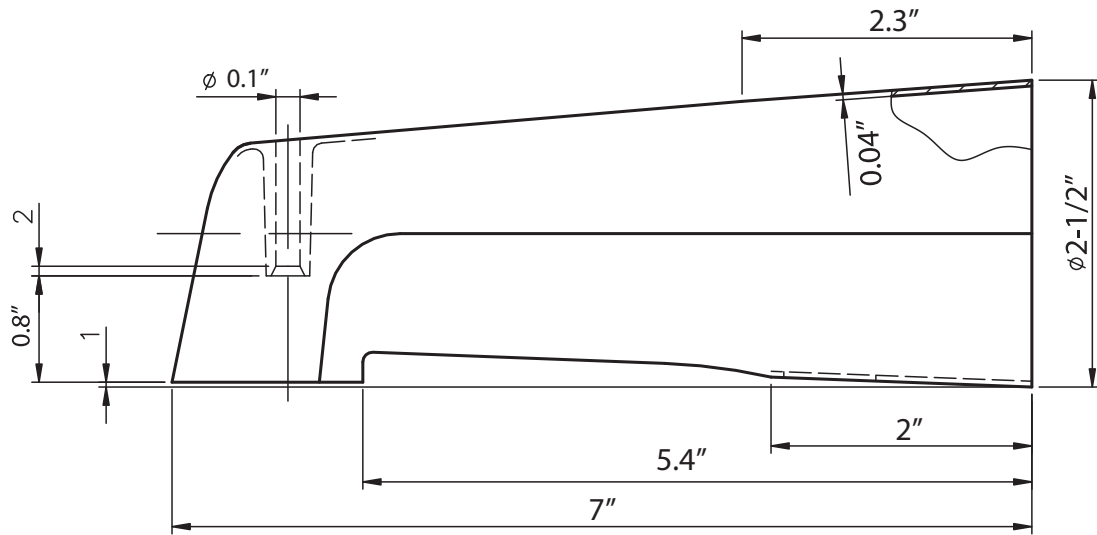

NO.	Part Name:	QTY	Material:
1	BODY	1	ZINC
2	ROD	1	BRASS
3	O-RING	1	NBR
4	KNOB	1	BRASS
5	GATE	1	POM
6	Gate Washer	1	NBR
7	INSERT PIPE	1	POM
8	O-RING	1	NBR
9	O-RING	1	NBR
10	BUSHING	1	Aluminum
11	Set Screw	1	Stinless
12	BUSHING	1	BRASS

<b>WESTBRASS</b> <small>Luxury Plumbing - Est. 1935</small>		2429 E. Olympic Blvd. Los Angeles, CA 90021	
TITLE 7" Diverter Tub Sprout - 4 in one			
DWG NO.	E507DUS	DATE	10/1/2024
Sheet	1 of 1	REV	A

<b>WESTBRASS</b> <small>Luxury Plumbing - Est. 1935</small>		2429 E. Olympic Blvd. Los Angeles, CA 90021	
TITLE 7" Diverter Tub Sprout - 4 in one			
DWG NO.	E507DUS	DATE	10/1/2024
Sheet	2 of 2	REV	A