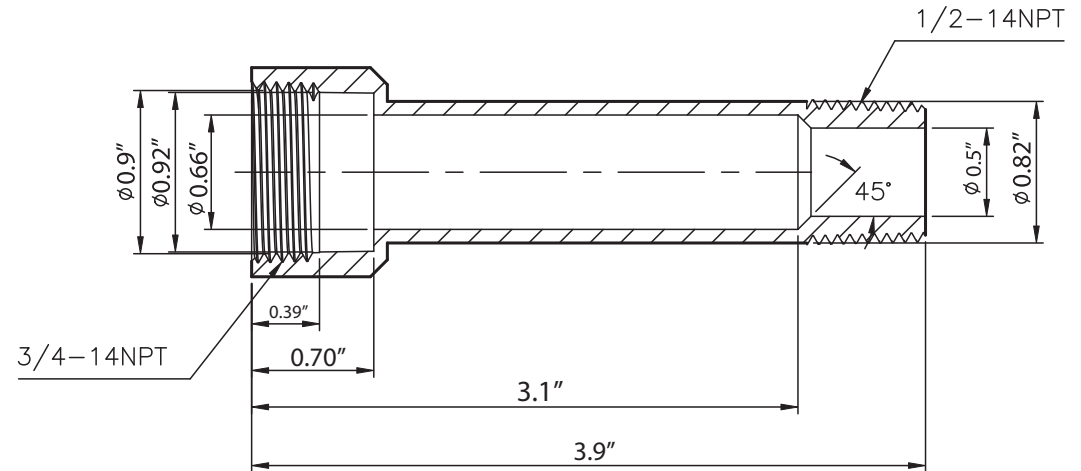

NO.	Part Name:	QTY	Material:
1	BODY	1	ZINC
2	ROD	1	BRASS
3	O-RING	1	NBR
4	KNOB	1	BRASS
5	GATE	1	POM
6	Gate Washer	1	NBR
7	INSERT PIPE	1	POM
8	O-RING	1	NBR
9	O-RING	1	NBR
10	BUSHING	1	Aluminum
11	Set Screw	1	Stinless
12	BUSHING	1	BRASS

<b>WESTBRASS</b> <small>Luxury Plumbing - Est. 1935</small>		2429 E. Olympic Blvd. Los Angeles, CA 90021	
TITLE 7" Diverter Tub Sprout - 4 in one			
DWG NO.	E507DUS	DATE	10/1/2024
Sheet	1 of 1	REV	A

<b>WESTBRASS</b> <small>Luxury Plumbing - Est. 1935</small>		2429 E. Olympic Blvd. Los Angeles, CA 90021	
TITLE 7" Diverter Tub Sprout - 4 in one			
DWG NO.	E507DUS	DATE	10/1/2024
Sheet	2 of 2	REV	A