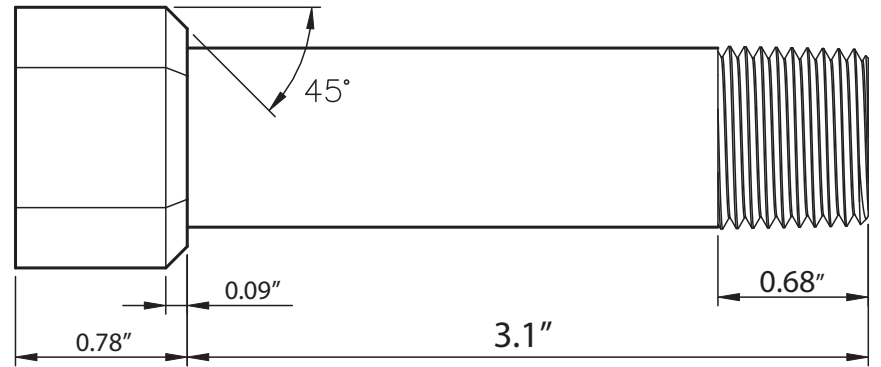

NO.	Part Name:	QTY	Material:
1	BODY	1	ZINC
2	ROD	1	BRASS
3	O-RING	1	NBR
4	KNOB	1	BRASS
5	GATE	1	POM
6	Gate Washer	1	NBR
7	INSERT PIPE	1	POM
8	O-RING	1	NBR
9	O-RING	1	NBR
10	BUSHING	1	Aluminum
11	Set Screw	1	Stinless
12	BUSHING	1	BRASS

<b>WESTBRASS</b> <small>Luxury Plumbing - Est. 1935</small>		2429 E. Olympic Blvd. Los Angeles, CA 90021	
TITLE 7" Diverter Tub Sprout - 4 in one			
DWG NO.	E507DUS	DATE	10/1/2024
Sheet	1 of 1	REV	A

<b>WESTBRASS</b> <small>Luxury Plumbing - Est. 1935</small>		2429 E. Olympic Blvd. Los Angeles, CA 90021	
TITLE 7" Diverter Tub Sprout - 4 in one			
DWG NO.	E507DUS	DATE	10/1/2024
Sheet	2 of 2	REV	A