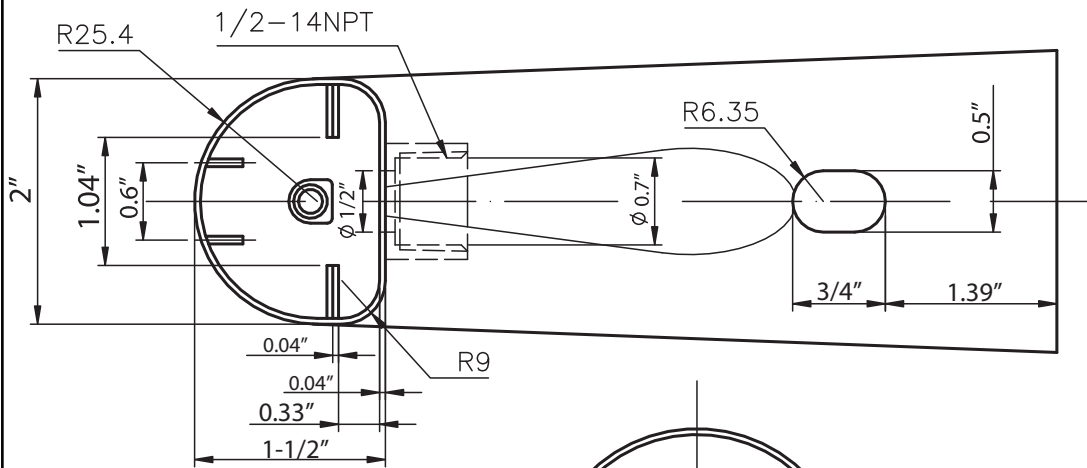

NO.	Part Name:	QTY	Material:
1	BODY	1	ZINC
2	ROD	1	BRASS
3	O-RING	1	NBR
4	KNOB	1	BRASS
5	GATE	1	POM
6	Gate Washer	1	NBR
7	INSERT PIPE	1	POM
8	O-RING	1	NBR
9	O-RING	1	NBR
10	BUSHING	1	Aluminum
11	Set Screw	1	Stinless
12	BUSHING	1	BRASS

<b>WESTBRASS</b> <small>Luxury Plumbing - Est. 1935</small>		2429 E. Olympic Blvd. Los Angeles, CA 90021	
TITLE 7" Diverter Tub Sprout - 4 in one			
DWG NO.	E507DUS	DATE	10/1/2024
Sheet	1 of 1	REV	A

<b>WESTBRASS</b> <small>Luxury Plumbing - Est. 1935</small>		2429 E. Olympic Blvd. Los Angeles, CA 90021	
TITLE 7" Diverter Tub Sprout - 4 in one			
DWG NO.	E507DUS	DATE	10/1/2024
Sheet	2 of 2	REV	A