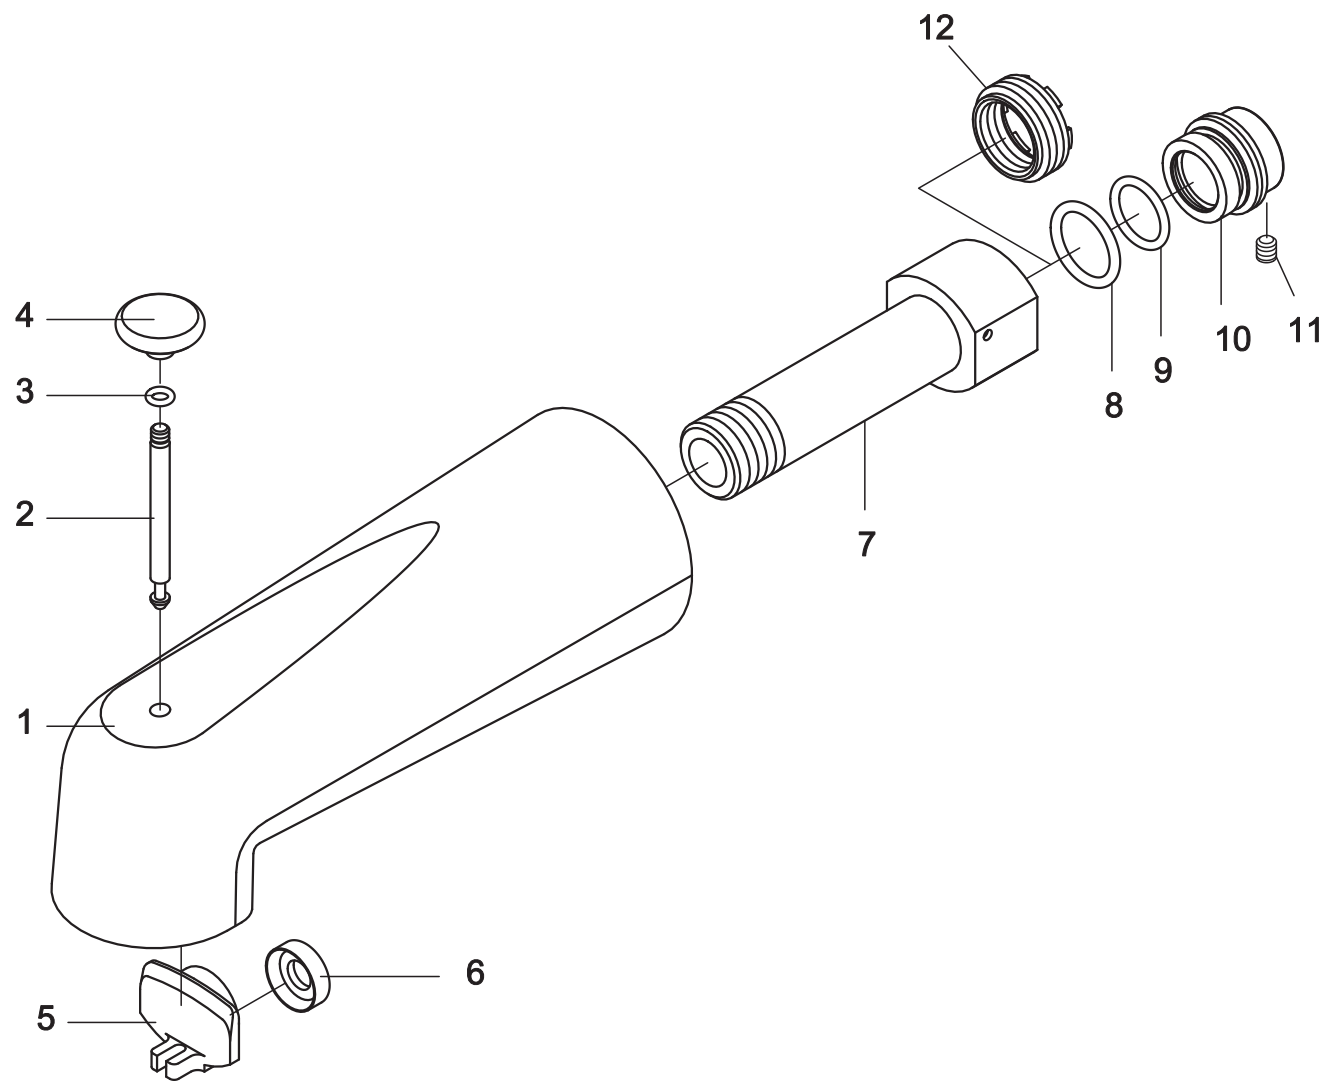

NO.	Part Name:	QTY	Material:
1	BODY	1	ZINC
2	ROD	1	BRASS
3	O-RING	1	NBR
4	KNOB	1	BRASS
5	GATE	1	POM
6	Gate Washer	1	NBR
7	INSERT PIPE	1	POM
8	O-RING	1	NBR
9	O-RING	1	NBR
10	BUSHING	1	Aluminum
11	Set Screw	1	Stinless
12	BUSHING	1	BRASS

<b>WESTBRASS</b> <small>Luxury Plumbing - Est. 1935</small>		2429 E. Olympic Blvd. Los Angeles, CA 90021	
TITLE 7" Diverter Tub Sprout - 4 in one			
DWG NO.	E507DUS	DATE	10/1/2024
Sheet	1 of 1	REV	A

<b>WESTBRASS</b> <small>Luxury Plumbing - Est. 1935</small>		2429 E. Olympic Blvd. Los Angeles, CA 90021	
TITLE 7" Diverter Tub Sprout - 4 in one			
DWG NO.	E507DUS	DATE	10/1/2024
Sheet	2 of 2	REV	A