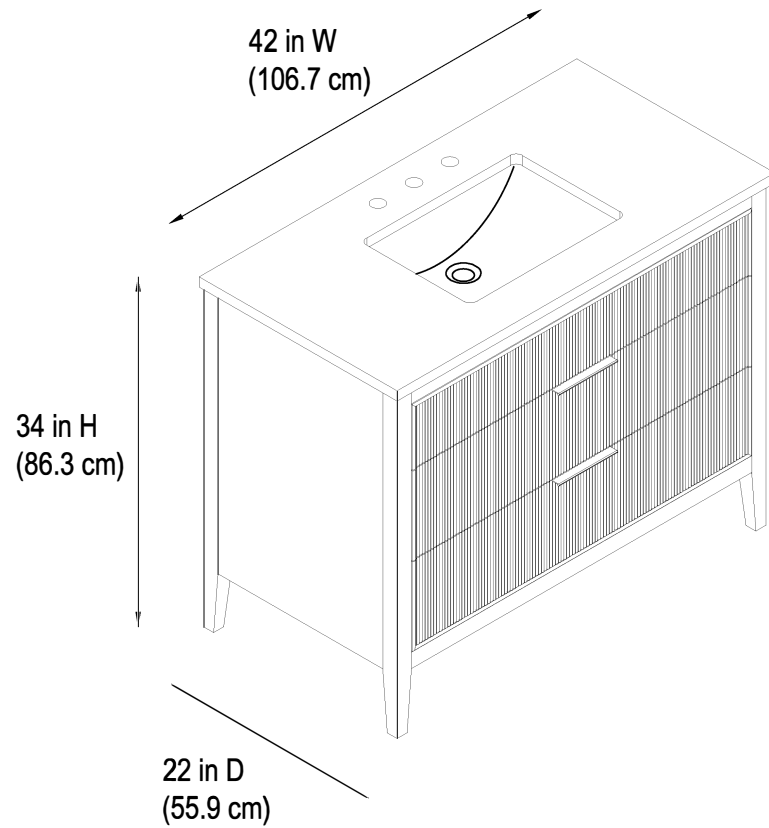

42" Bathroom Vanity

42 in. W x 22 in.D x 34 in.H
(106.7 cm x 55.9 cm x 86.3 cm)

Top View

Back View