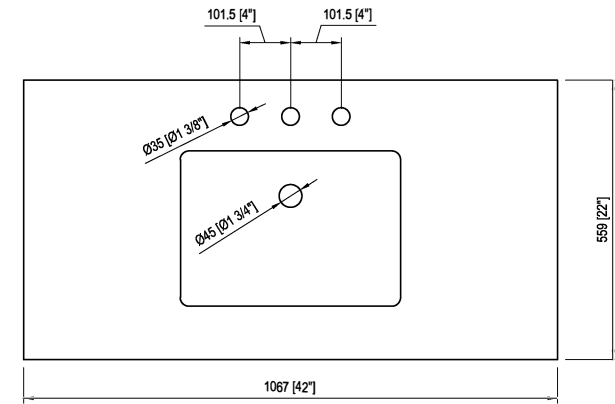

42" Bathroom Vanity

42 in. W x 22 in.D x 34 in.H
(106.7 cm x 55.9 cm x 86.3 cm)

Top View

Back View