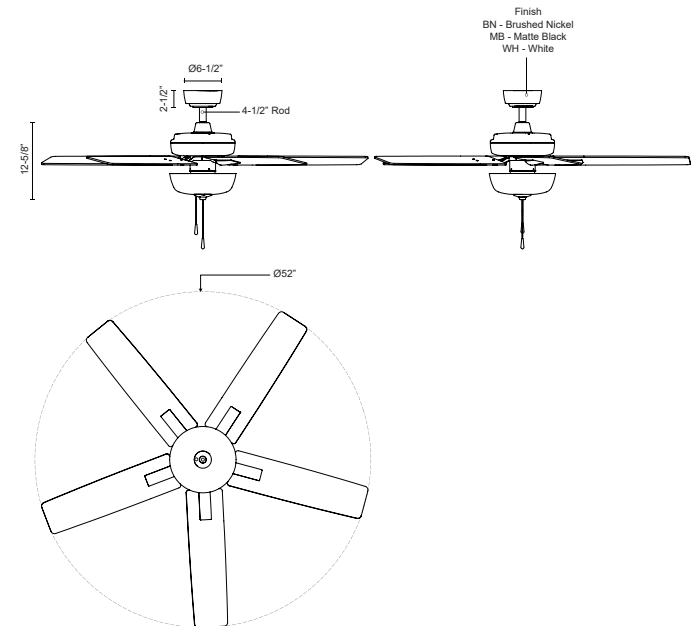

SPECIFICATION DETAILS

Fixture Dimensions	D52" x H12-5/8"
Light Source	FAN + LED KIT with Bulb
Max Wattage	Total 83W Max [2 x 9W LED, A19 + Max 65W Motor]
Total Lumens	1600lm
Delivered Lumens	900lm*
Bulbs Included	Yes
Voltage	120V
Color Temperature	3000K
CRI (Ra)	90CRI
LED Rated Life	25,000 hours
Diffuser Details	Frosted Polymeric Lens
Rod Length	4-1/2" (for different rod length, contact factory)
Minimum Hang Height	18"
Sloped Ceiling Adaptable	Yes, Up to 20 Degrees
Location	Dry
Illumination Direction	Down
Canopy Dimensions	D6-1/2" x H2-1/2"
Minimum Distance to Floor	84"
Ceiling to Blade Distance	10-1/8"
Blade	5 Blades @ 12 Degree Pitch
Control	Pull Chain
Fan RPM	3 Speed, 50-120rpm
CFM	4165 Max
Airflow Efficiency (CFM/WATT)	85 Max
Estimated Yearly Energy Cost ($)	10
Material	Steel + MDF

* For custom options, consult factory for details.

* For warranty information, please visit www.kuzcolighting.com/warranty

DESCRIPTION

Meet Erikson: A fan collection embodying simplicity and versatility. Its clean design offers reversible blade finishes for a customized look. With options for pull chain or wall switch controls and the choice of including an A19 bulb-based light kit, Erikson ensures both functionality and style tailored to your preferences.

- Pull Chain or Wall Control option
- Reversible Fan Blades
- A19 bulb recommended for light kit fan (BULBS INCLUDED)
- Perfect for bedrooms, living rooms, and more!

KUZCO

CANADA: 19054 28TH AVENUE - SURREY, BC V3Z 6M3

USA: 3035 E. LONE MOUNTAIN ROAD - LAS VEGAS, NV 89081

WWW.KUZCOLIGHTING.COM

COMMENT