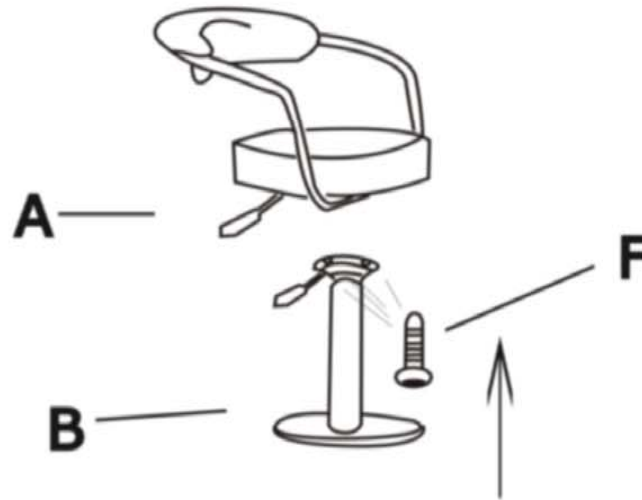

F x4

M6X16MM

G x1

①