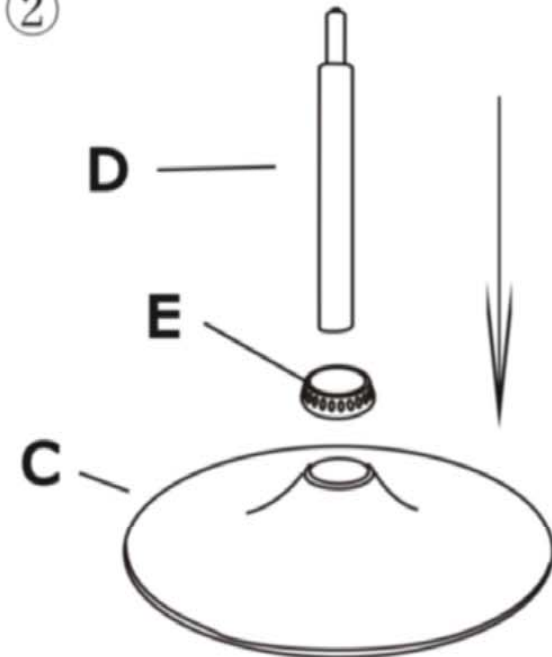

ASSEMBLY INSTRUCTIONS

PLEASE REMOVE BLACK CAP FROM GAS LIFT

EEI-192

D x1

E x1

F x4

M6X16MM

G x1

①

②

③

④