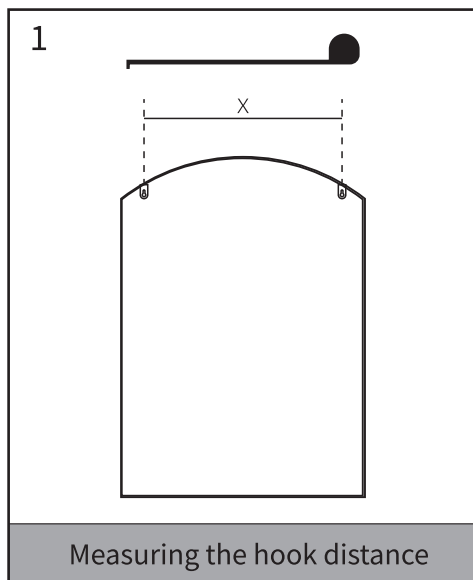

WALL MIRROR

Assembly Instructions - Please keep for future reference

Item No.: 30005

IMPORTANT SAFETY NOTICE - READ CAREFULLY BEFORE ASSEMBLY

- Always use proper tools.
- The mounting hardware are NOT included.
- Please make sure the kind of wall and purchase the RIGHT hardware.
- Please check with your hardware vendor for the weight capacity of the screws.
- Periodically check to ensure that all hardware are right.

Measuring the hook distance

Mark the drilling distance

Drill a hole at the mark

Install the anchors into the wall

Install the screws

Hang on the mirror

Important - Please read this instructions before assembly