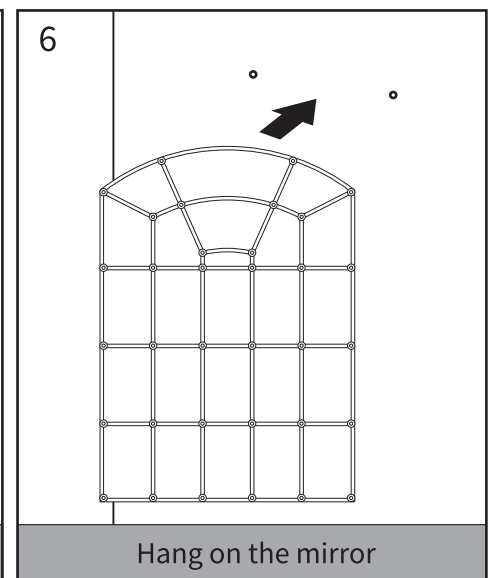

WALL MIRROR

Assembly Instructions - Please keep for future reference

Item No.: 30005

IMPORTANT SAFETY NOTICE - READ CAREFULLY BEFORE ASSEMBLY

- Always use proper tools.
- The mounting hardware are NOT included.
- Please make sure the kind of wall and purchase the RIGHT hardware.
- Please check with your hardware vendor for the weight capacity of the screws.
- Periodically check to ensure that all hardware are right.

Measuring the hook distance

Mark the drilling distance

Drill a hole at the mark

Install the anchors into the wall

Install the screws

Hang on the mirror

Important - Please read this instructions before assembly