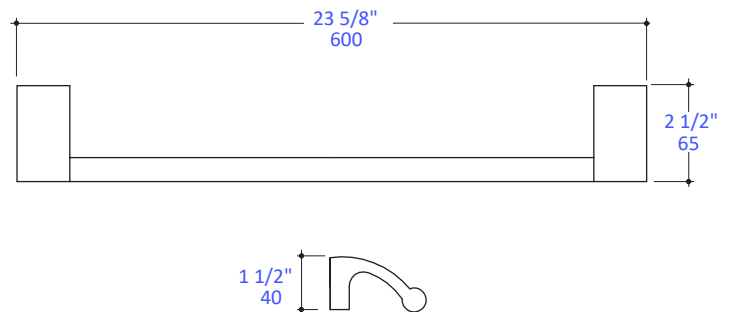

## Features:

---

- Wall-mount towel bar
- Includes mounting hardware
- Brass construction

## Recommended Accessories:

---

- Item #8513: Wall-mount towel bar
- Item #8520: Wall-mount towel ring
- Item # 8516: Wall-mount toilet paper holder
- Item #8518: Wall-mount robe hook

LACAVA reserves the right to revise any dimension or information on this sheet without notice. Dimensions are nominal and may vary within an industry accepted tolerance of 1/4". Drawings provided herein are meant to give the user an idea of the product and are not made to scale. Location of plumbing is meant for reference, your specific application may vary.