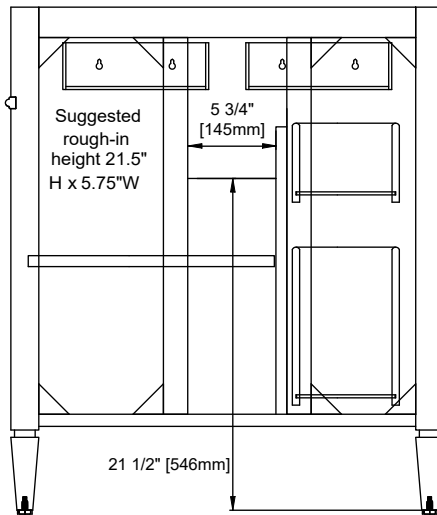

### Features and Materials

Solids: Yellow Poplar  
Panels: Plywood  
Installation Type: Floor Standing  
Number of Doors: One  
Number of Drawers: Two  
Wooden Backsplash  
Number of Tip Outs: One  
Drawer Box Material and Construction: 12mm Plywood/English Dovetail Joinery  
Hardware Material and Finish: Zinc Alloy in Satin Nickel Finish  
Aluminum Laminate Drawer Liners  
Full Extension, Soft Close Glides  
European Soft Close Hinges  
Vanity Top Included: NO, Optional 3cm Tops Available with Sinks  
Number of Basins: One- with optional 3cm top  
Fits Drain Hole Size: 1-3/4"  
Overflow: Front facing  
Assembly Required: Installation of optional 3cm top with sink  
Adjustable levelers

### Dimension

Width: 34-3/8"  
Depth: 22-7/8"  
Height: 32-5/8"  
Rough-In Height: 21-1/2"

# VANITIES

34-3/8"

Knob

Front View

All dimensions are nominal

# VANITIES

All dimensions are nominal