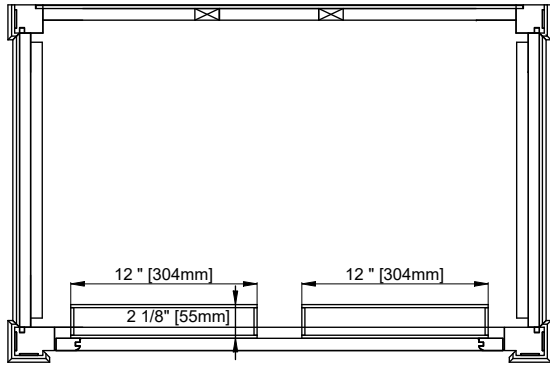

### Features and Materials

Solids: Yellow Poplar  
Panels: Plywood  
Installation Type: Floor Standing  
Number of Doors: One  
Number of Drawers: Two  
Wooden Backsplash  
Number of Tip Outs: One  
Drawer Box Material and Construction: 12mm Plywood/English Dovetail Joinery  
Hardware Material and Finish: Zinc Alloy in Satin Nickel Finish  
Aluminum Laminate Drawer Liners  
Full Extension, Soft Close Glides  
European Soft Close Hinges  
Vanity Top Included: NO, Optional 3cm Tops Available with Sinks  
Number of Basins: One- with optional 3cm top  
Fits Drain Hole Size: 1-3/4"  
Overflow: Front facing  
Assembly Required: Installation of optional 3cm top with sink  
Adjustable levelers

### Dimension

Width: 34-3/8"  
Depth: 22-7/8"  
Height: 32-5/8"  
Rough-In Height: 21-1/2"

# 36" VANITY

# VANITIES

34-3/8"

Knob

Front View

All dimensions are nominal