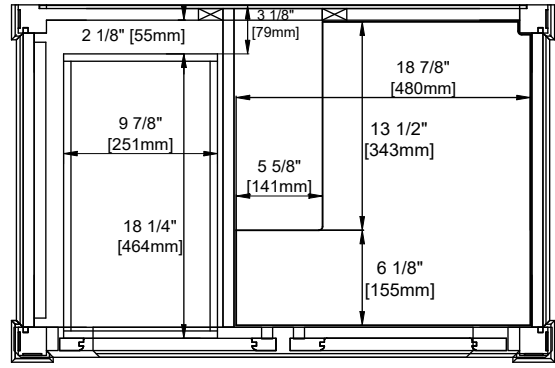

### Features and Materials

Solids: Yellow Poplar  
Panels: Plywood  
Installation Type: Floor Standing  
Number of Doors: One  
Number of Drawers: Two  
Wooden Backsplash  
Number of Tip Outs: One  
Drawer Box Material and Construction: 12mm Plywood/English Dovetail Joinery  
Hardware Material and Finish: Zinc Alloy in Satin Nickel Finish  
Aluminum Laminate Drawer Liners  
Full Extension, Soft Close Glides  
European Soft Close Hinges  
Vanity Top Included: NO, Optional 3cm Tops Available with Sinks  
Number of Basins: One- with optional 3cm top  
Fits Drain Hole Size: 1-3/4"  
Overflow: Front facing  
Assembly Required: Installation of optional 3cm top with sink  
Adjustable levelers

### Dimension

Width: 34-3/8"  
Depth: 22-7/8"  
Height: 32-5/8"  
Rough-In Height: 21-1/2"

# 36" VANITY

# VANITIES

34-3/8"

Knob

Front View

All dimensions are nominal