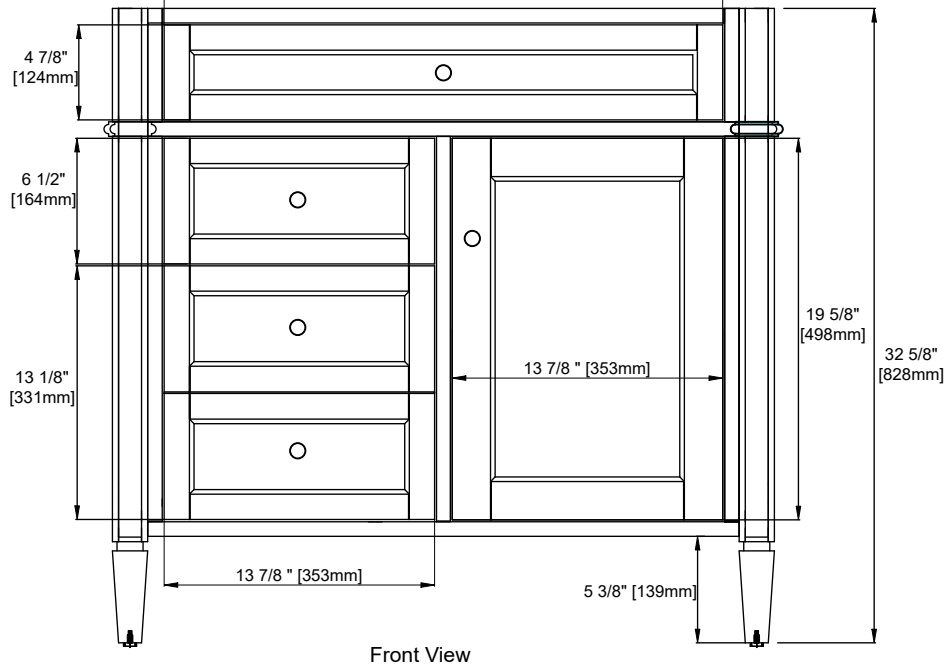

### Features and Materials

Solids: Yellow Poplar  
Panels: Plywood  
Installation Type: Floor Standing  
Number of Doors: One  
Number of Drawers: Two  
Wooden Backsplash  
Number of Tip Outs: One  
Drawer Box Material and Construction: 12mm Plywood/English Dovetail Joinery  
Hardware Material and Finish: Zinc Alloy in Satin Nickel Finish  
Aluminum Laminate Drawer Liners  
Full Extension, Soft Close Glides  
European Soft Close Hinges  
Vanity Top Included: NO, Optional 3cm Tops Available with Sinks  
Number of Basins: One- with optional 3cm top  
Fits Drain Hole Size: 1-3/4"  
Overflow: Front facing  
Assembly Required: Installation of optional 3cm top with sink  
Adjustable levelers

### Dimension

Width: 34-3/8"  
Depth: 22-7/8"  
Height: 32-5/8"  
Rough-In Height: 21-1/2"

# 36" VANITY

# VANITIES

34-3/8"

Knob

Front View

All dimensions are nominal