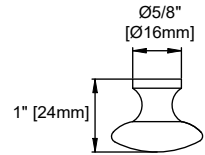

### Features and Materials

Solids: Yellow Poplar  
Panels: Plywood  
Installation Type: Floor Standing  
Number of Doors: One  
Number of Drawers: Two  
Wooden Backsplash  
Number of Tip Outs: One  
Drawer Box Material and Construction: 12mm Plywood/English Dovetail Joinery  
Hardware Material and Finish: Zinc Alloy in Satin Nickel Finish  
Aluminum Laminate Drawer Liners  
Full Extension, Soft Close Glides  
European Soft Close Hinges  
Vanity Top Included: NO, Optional 3cm Tops Available with Sinks  
Number of Basins: One- with optional 3cm top  
Fits Drain Hole Size: 1-3/4"  
Overflow: Front facing  
Assembly Required: Installation of optional 3cm top with sink  
Adjustable levelers

### Dimension

Width: 34-3/8"  
Depth: 22-7/8"  
Height: 32-5/8"  
Rough-In Height: 21-1/2"

# VANITIES

34-3/8"

Knob

Front View

All dimensions are nominal

# VANITIES

All dimensions are nominal