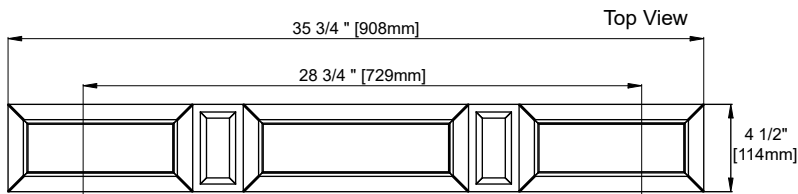

### Features and Materials

Solids: Yellow Poplar  
Panels: Plywood  
Installation Type: Floor Standing  
Number of Doors: One  
Number of Drawers: Two  
Wooden Backsplash  
Number of Tip Outs: One  
Drawer Box Material and Construction: 12mm Plywood/English Dovetail Joinery  
Hardware Material and Finish: Zinc Alloy in Satin Nickel Finish  
Aluminum Laminate Drawer Liners  
Full Extension, Soft Close Glides  
European Soft Close Hinges  
Vanity Top Included: NO, Optional 3cm Tops Available with Sinks  
Number of Basins: One- with optional 3cm top  
Fits Drain Hole Size: 1-3/4"  
Overflow: Front facing  
Assembly Required: Installation of optional 3cm top with sink  
Adjustable levelers

### Dimension

Width: 34-3/8"  
Depth: 22-7/8"  
Height: 32-5/8"  
Rough-In Height: 21-1/2"

# VANITIES

34-3/8"

Knob

Front View

All dimensions are nominal