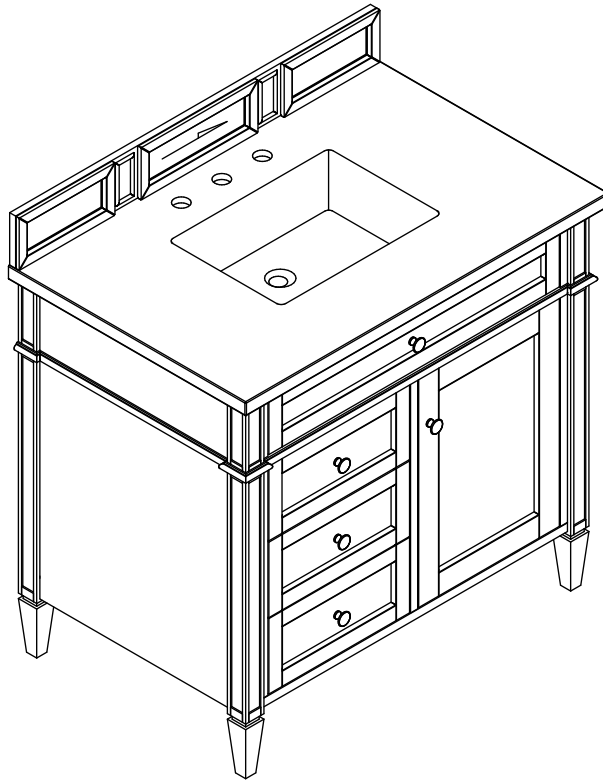

## 36" VANITY

VANITIES

Bright White

---

### Features and Materials

Solids: Yellow Poplar  
Panels: Plywood  
Installation Type: Floor Standing  
Number of Doors: One  
Number of Drawers: Two  
Wooden Backsplash  
Number of Tip Outs: One  
Drawer Box Material and Construction: 12mm Plywood/English Dovetail Joinery  
Hardware Material and Finish: Zinc Alloy in Satin Nickel Finish  
Aluminum Laminate Drawer Liners  
Full Extension, Soft Close Glides  
European Soft Close Hinges  
Vanity Top Included: NO, Optional 3cm Tops Available with Sinks  
Number of Basins: One- with optional 3cm top  
Fits Drain Hole Size: 1-3/4"  
Overflow: Front facing  
Assembly Required: Installation of optional 3cm top with sink  
Adjustable levelers

### Dimension

Width: 34-3/8"  
Depth: 22-7/8"  
Height: 32-5/8"  
Rough-In Height: 21-1/2"

# 36" VANITY