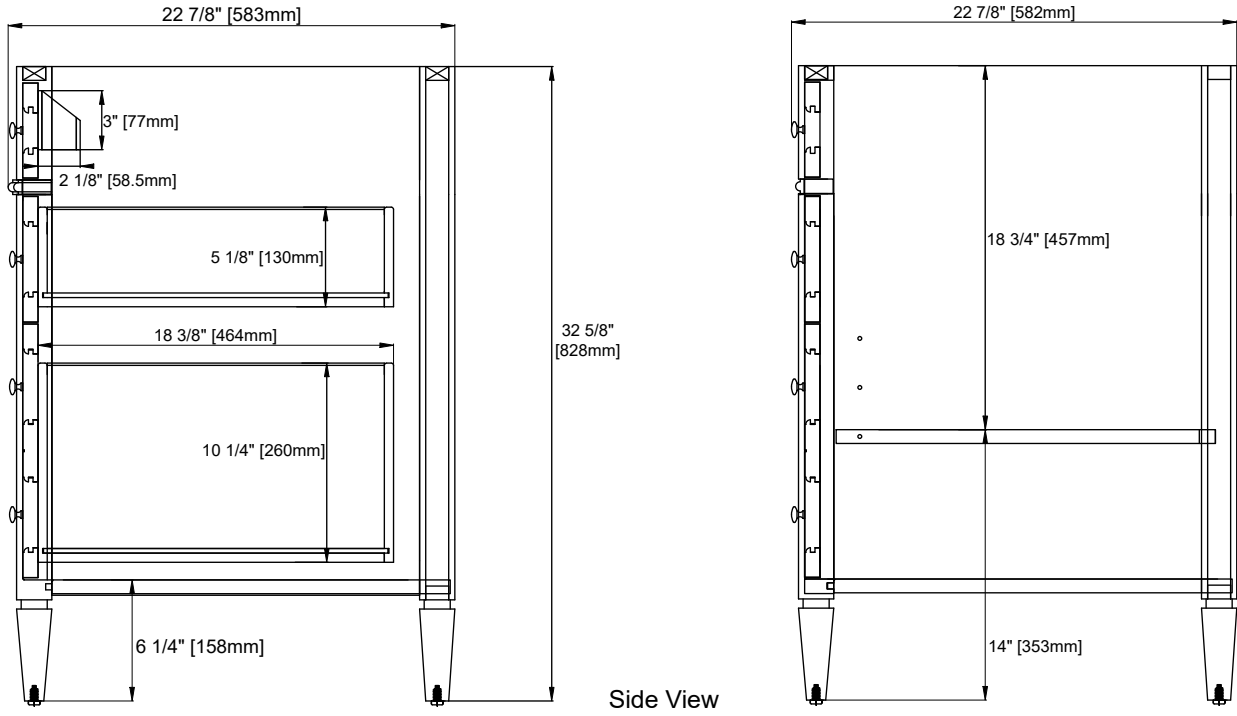

### Features and Materials

Solids: Yellow Poplar  
Panels: Plywood  
Installation Type: Floor Standing  
Number of Doors: One  
Number of Drawers: Two  
Wooden Backsplash  
Number of Tip Outs: One  
Drawer Box Material and Construction: 12mm Plywood/English Dovetail Joinery  
Hardware Material and Finish: Zinc Alloy in Satin Nickel Finish  
Aluminum Laminate Drawer Liners  
Full Extension, Soft Close Glides  
European Soft Close Hinges  
Vanity Top Included: NO, Optional 3cm Tops Available with Sinks  
Number of Basins: One- with optional 3cm top  
Fits Drain Hole Size: 1-3/4"  
Overflow: Front facing  
Assembly Required: Installation of optional 3cm top with sink  
Adjustable levelers

### Dimension

Width: 34-3/8"  
Depth: 22-7/8"  
Height: 32-5/8"  
Rough-In Height: 21-1/2"

# VANITIES

34-3/8"

Knob

Front View

All dimensions are nominal

# VANITIES

All dimensions are nominal