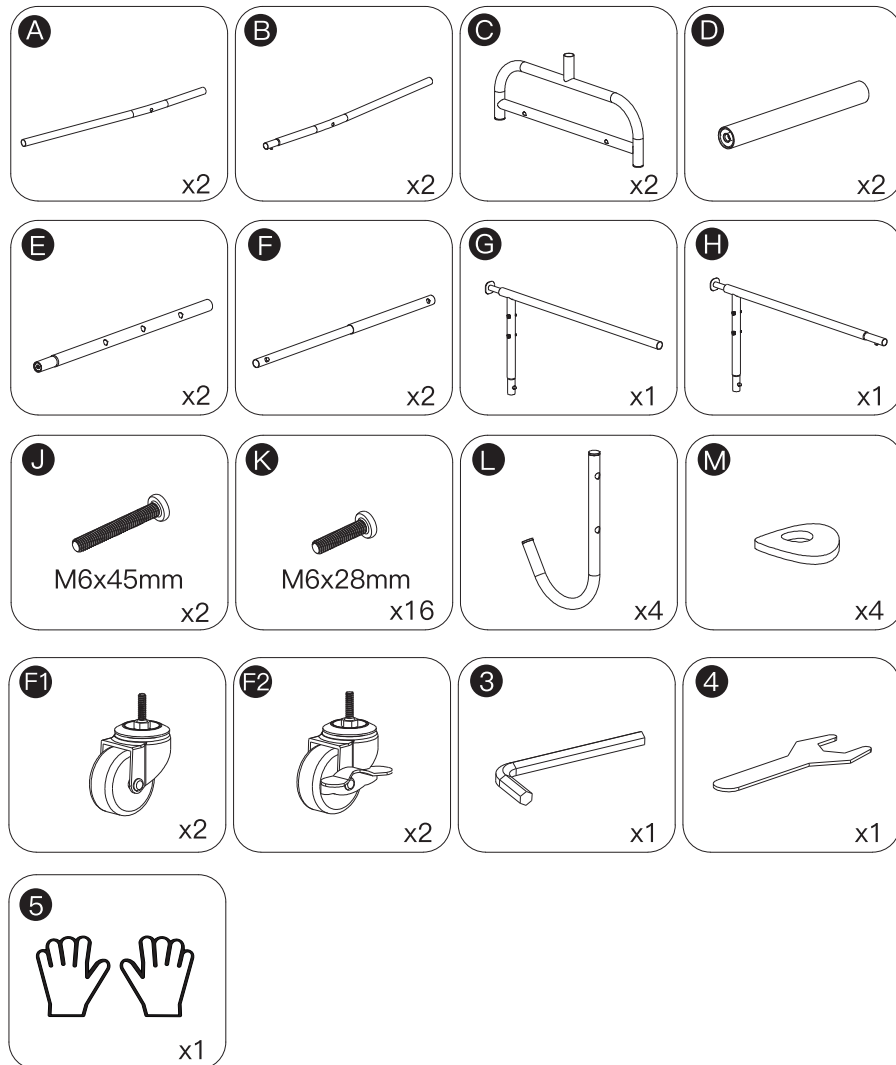

ASSEMBLY INSTRUCTION

Please check all parts and accessories according to the parts list before assembling, make sure all contents are sufficient and in good condition.

If there is any parts missing or defective, please contact us immediately with purchase platform message to get replacement parts.

PARTS:

NOTICE:

1. **DO NOT** fully tighten screws until fully assembled.
2. To prevent you from getting hurt during installation, we recommend that wear gloves before installation.
3. Please **DO NOT** load more than the maximum weight described on the product page.

REMARK:

How to use the spring fasteners:

HOW TO INSTALL

STEP 1

STEP 2

NOTICE:

(1) Please pay attention to the spring fasteners are facing downwards.

(2) Please do not fully tighten the screws until C are installed.

STEP 3

STEP 4

NOTICE:

Please make sure that part F2 are installed diagonally.

STEP 5

NOTICE:

Please make sure the side with 3 holes of part E is facing inwards.

STEP 6